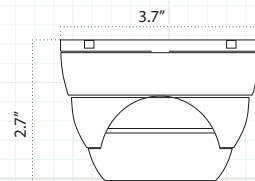

## 700 Line Outdoor IR Dome Cameras w/OSD

Sony 960H Chip, D-WDR, OSD, DNR, 60' IR Range, 3.6mm Lens

DWMIR960

DWMIRW960

← Mounting Base  
← Locking Collar

In-Line  
Cable Mounted  
OSD Control

Camera Dimensions

Side View / Bottom View  
& Mounting Configuration

SPECIFICATIONS	DWMIR960	DWMIRW960
Imaging Device	960H 1/3" SONY Super HAD II CCD	
Resolution	700 TV Lines	
Minimum Illumination	0.0 Lux (IR LED On)	
Lens Size	3.6mm Fixed Focal Lens	
IR LED Range / IR LED Count	60 Feet / 23 Pieces	
IR LED Wavelength	850nm	
Maximum Aperture	F2.0	
S/N Ratio	More than 52db	
Electronic Shutter Speed	AUTO, FLK, 1-60 ~ 1/100,000	
OSD (On Screen Display)	Yes (Cable Mounted Control)	
BLC (Backlight Compensation)	OFF / BLC / HBLC	
AGC Automatic Gain Control	AUTO / MANUAL	
White Balance	ATW, MANUAL, USER 1, USER 2	
Day-Night	COLOR / BW / AUTO / EXT 1 / EXT 2	
DNR (Digital Noise Reduction)	ON / OFF	
D-WDR (Digital Wide Dynamic Range)	ON / OFF / LUMINANCE / CONTRAST	
Motion Detection	ON / OFF 4 - Zones Programmable	
Privacy Masking	ON / OFF 8 - Zones Programmable	
Sharpness	(Adjustable 0~255 )	
TV System	NTSC	
Effective Pixels	976 (H) X 495 (V)	
Scanning System	2:1 Interlaced	
Sync System	Internal Negative Sync	
Video Output	1.0Vp-p 75 OHM Composite BNC	
Gamma Characteristics	0.45	
Power Requirement / Consumption	12 Volts DC / 200mA	
Operating Temperature	-14°F ~ 122°F	
Weight	.75 Lb.	
Housing / Color	Aluminum (Gray)	Aluminum (White)
Dimension	3.7" W x 2.7" H	
Weatherproof Rating	IP66	