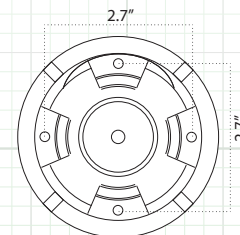

## 700 Line Outdoor IR Dome Cameras w/OSD

Sony 960H Chip, D-WDR, OSD, DNR, 60' IR Range, 3.6mm Lens

DWMIR960

DWMIRW960

← Mounting Base  
← Locking Collar

In-Line  
Cable Mounted  
OSD Control

Camera Dimensions

Side View / Bottom View  
& Mounting Configuration

SPECIFICATIONS	DWMIR960	DWMIRW960
Imaging Device	960H 1/3" SONY Super HAD II CCD	
Resolution	700 TV Lines	
Minimum Illumination	0.0 Lux (IR LED On)	
Lens Size	3.6mm Fixed Focal Lens	
IR LED Range / IR LED Count	60 Feet / 23 Pieces	
IR LED Wavelength	850nm	
Maximum Aperture	F2.0	
S/N Ratio	More than 52db	
Electronic Shutter Speed	AUTO, FLK, 1-60 ~ 1/100,000	
OSD (On Screen Display)	Yes (Cable Mounted Control)	
BLC (Backlight Compensation)	OFF / BLC / HBLC	
AGC Automatic Gain Control	AUTO / MANUAL	
White Balance	ATW, MANUAL, USER 1, USER 2	
Day-Night	COLOR / BW / AUTO / EXT 1 / EXT 2	
DNR (Digital Noise Reduction)	ON / OFF	
D-WDR (Digital Wide Dynamic Range)	ON / OFF / LUMINANCE / CONTRAST	
Motion Detection	ON / OFF 4 - Zones Programmable	
Privacy Masking	ON / OFF 8 - Zones Programmable	
Sharpness	(Adjustable 0~255 )	
TV System	NTSC	
Effective Pixels	976 (H) X 495 (V)	
Scanning System	2:1 Interlaced	
Sync System	Internal Negative Sync	
Video Output	1.0Vp-p 75 OHM Composite BNC	
Gamma Characteristics	0.45	
Power Requirement / Consumption	12 Volts DC / 200mA	
Operating Temperature	-14°F ~ 122°F	
Weight	.75 Lb.	
Housing / Color	Aluminum (Gray)	Aluminum (White)
Dimension	3.7" W x 2.7" H	
Weatherproof Rating	IP66	