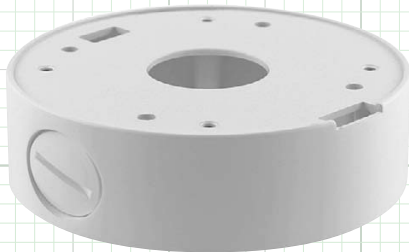

DWMVFIR Series Back Boxes

DWMVFBB
Gray

Mounts to
DWMVFIR960
Gray

DWMVFBBW
White

Mounts to
DWMVFIRW960
White

FEATURES

- ◆ Aluminum Construction:
Gray – DWMVFBB
White – DWMVFBBW
- ◆ Dimensions: 4.7" Ø x 1.65" High
- ◆ 1/2" & 3/4" Conduit Access
- ◆ Weight: 0.5lb

PACKAGE CONTENTS

1. Back Box
1. Mounting Screws

Side View
With Camera

Bottom View
Mounting Configuration