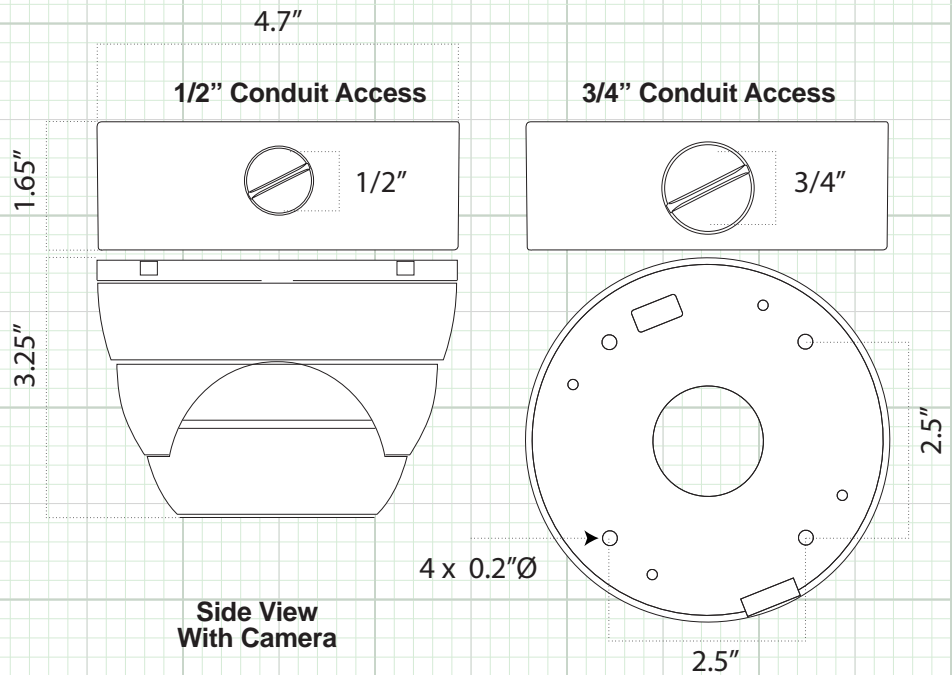

DWMVFIR Series Back Boxes

DWMVFBB
Gray

Mounts to
DWMVFIR960
Gray

DWMVFBBW
White

Mounts to
DWMVFIRW960
White

FEATURES

- ◆ Aluminum Construction:
Gray – DWMVFBB
White – DWMVFBBW
- ◆ Dimensions: 4.7" Ø x 1.65" High
- ◆ 1/2" & 3/4" Conduit Access
- ◆ Weight: 0.5lb

PACKAGE CONTENTS

1. Back Box
1. Mounting Screws

Side View
With Camera

Bottom View
Mounting Configuration