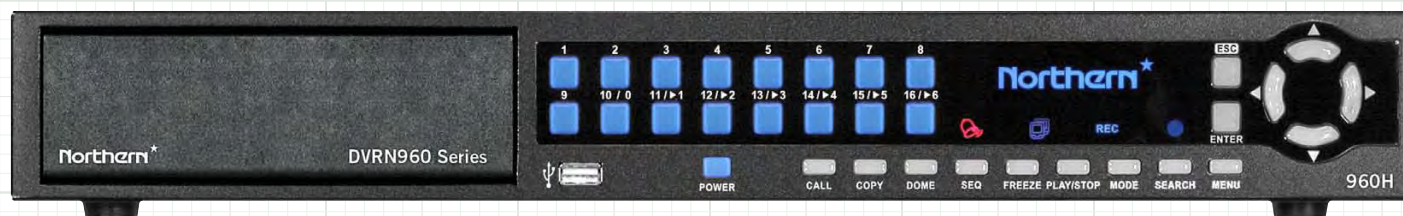

## DVRN960 Series 960H, H.264 DVRs

DVRN4960 – 4 Ch 120FPS @ 960H/WD1  
 DVRN8960 – 8 Ch 240FPS @ 960H/WD1  
 DVRN16960 – 16Ch 480FPS @ 960H/WD1

### DVRN960 Series Features:

- ◆ 960H Resolution / H.264 Compression
- ◆ Full Mobile Apps for iPhone, iPad, Android
- ◆ Up to 12TB Storage Capacity
- ◆ Copy Video to USB or Optional DVD
- ◆ HDMI, VGA & BNC Video Outputs
- ◆ 4, 8 or 16 Channels of Audio
- ◆ Looping BNC Outputs for All Channels
- ◆ EZ Record by Number of Days
- ◆ Free DDNS Included
- ◆ Free CMS for PC on Included Disk, MAC CMS via APP Store
- ◆ Remotely Monitor, Playback, Record, Setup & Archive
- ◆ IR Remote & Mouse Included
- ◆ Configuration Export Easily Sets Up Multiple DVRs
- ◆ Built-In PTZ Control / Built-In Motion Detection
- ◆ Rack Mount Hardware Included
- ◆ Digital Zoom for Live View & Playback