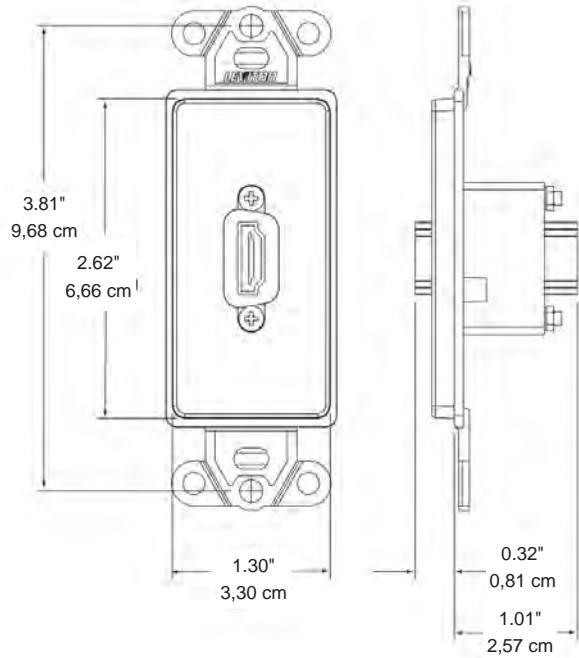

ELECTRONIC FILES

For CAD files, typical specs, or technical drawings (.DXF, .DWG), visit www.leviton.com.

41647-00x

PART NUMBERS

Description	Part No.
Decora Insert with HDMI Feedthrough QuickPort Connector, ivory	41647-00I
Decora Insert with HDMI Feedthrough QuickPort Connector, white	41647-00W

Leviton Network Solutions
2222 - 222nd St. SE
Bothell, WA 98021-4416

Asia / Pacific
T +1.631.812.6228
E infoasean@leviton.com

Canada
T +1.514.954.1840
E pcservice@leviton.com

Caribbean
T +1.954.593.1896
E infocaribbean@leviton.com

China
T +852.2774.9876
E infochina@leviton.com

Colombia
T +57.1.743.6045
E infocolombia@leviton.com

tel 1-800-824-3005
tel +1-425-486-2222
appeng@leviton.com
www.leviton.com

Europe
T +33.6.8869.1380
E infoeurope@leviton.com

India / SAARC
T +91.80.4322.5678
E infoindia@leviton.com

Mexico
T +52.55.5082.1040
E lsamarketing@leviton.com

Middle East & Africa
T +971.4.886.4722
E lmeinfo@leviton.com

South Korea
T +82.2.3273.9963
E infokorea@leviton.com