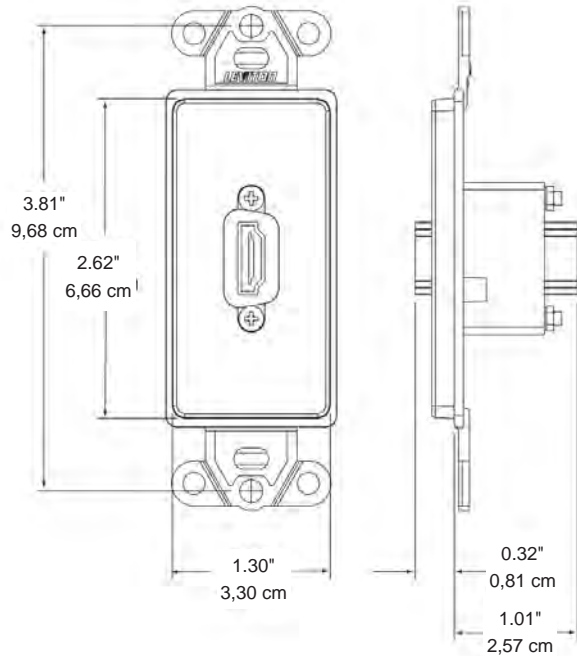

ELECTRONIC FILES

For CAD files, typical specs, or technical drawings (.DXF, .DWG), visit www.leviton.com.

41647-00x

PART NUMBERS

Description	Part No.
Decora Insert with HDMI Feedthrough QuickPort Connector, ivory	41647-00I
Decora Insert with HDMI Feedthrough QuickPort Connector, white	41647-00W

Leviton Network Solutions
2222 - 222nd St. SE
Bothell, WA 98021-4416

Asia / Pacific
T +1.631.812.6228
E infoasean@leviton.com

Canada
T +1.514.954.1840
E pcservice@leviton.com

Caribbean
T +1.954.593.1896
E infocaribbean@leviton.com

China
T +852.2774.9876
E infochina@leviton.com

Colombia
T +57.1.743.6045
E infocolombia@leviton.com

tel 1-800-824-3005
tel +1-425-486-2222
appeng@leviton.com
www.leviton.com

Europe
T +33.6.8869.1380
E infoeurope@leviton.com

India / SAARC
T +91.80.4322.5678
E infoindia@leviton.com

Mexico
T +52.55.5082.1040
E lsamarketing@leviton.com

Middle East & Africa
T +971.4.886.4722
E lmeinfo@leviton.com

South Korea
T +82.2.3273.9963
E infokorea@leviton.com