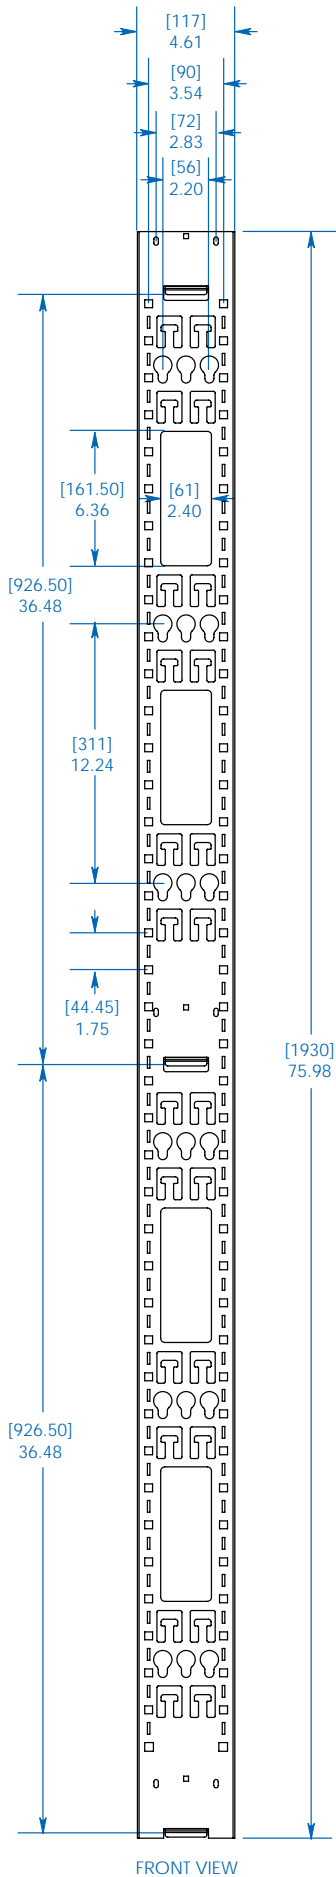

MODEL:

SRVRTBAR

42U Vertical Cable Management Bars (2)

- A** 42U Height
- B** 4.61-inch Width (Each Bar)
- C** Keyhole Slots for Toolless Mounting of Cable Management Accessories and PDUs

SRVRTBAR cable management bars (2 included in package) provide additional vertical mounting for cable management accessories and vertical PDUs. They are compatible with 42U rack enclosures and feature keyhole slots for toolless device installation. Mounting hardware is included.

Specifications

Model	SRVRTBAR
Unit Dimensions [Each Rail]	75.98 x 4.61 x .73 in. (1930 x 117 x 18.46 mm)
Shipping Dimensions	81.3 x 8.5 x 4.9 in. (2065 x 215.9 x 124.4 mm)
Unit Weight [Both Rails]	7 lb. (3.18 kg)
Shipping Weight	13.25 lb. (6.01 kg)
Standards	Meets RoHS standards

Tripp Lite has a policy of continuous improvement. Specifications are subject to change without notice.

SEE NEXT PAGE FOR DETAILED UNIT MEASUREMENTS

1111 W. 35th Street
Chicago, IL 60609 USA
773.869.1234
www.tripplite.com

FRONT VIEW

SIDE VIEW

END VIEW

Dimensions: [mm] INCHES

Tripp Lite has a policy of continuous improvement. Specifications are subject to change without notice.

1111 W. 35th Street
 Chicago, IL 60609 USA
 773.869.1234
 www.tripplite.com