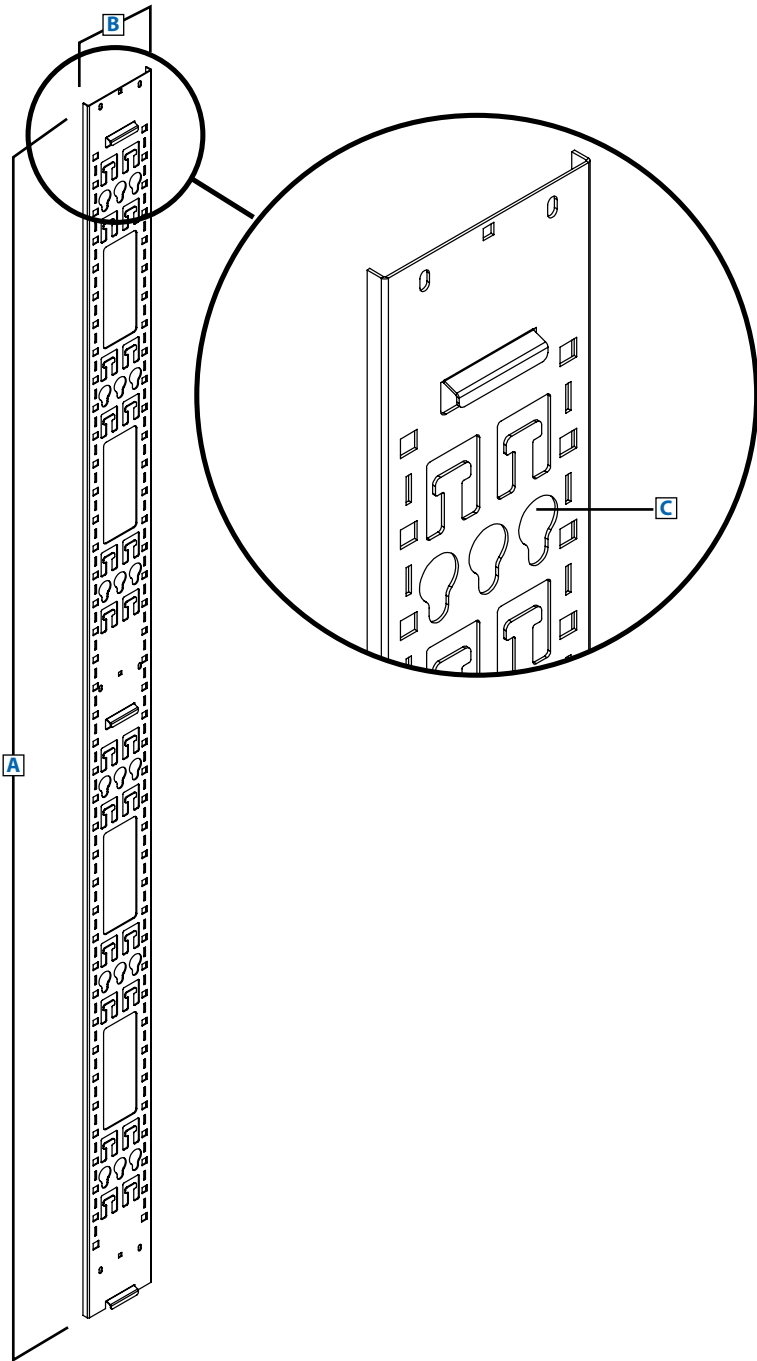

MODEL:

SRVRTBAR

42U Vertical Cable Management Bars (2)

- A** 42U Height
- B** 4.61-inch Width (Each Bar)
- C** Keyhole Slots for Toolless Mounting of Cable Management Accessories and PDUs

SRVRTBAR cable management bars (2 included in package) provide additional vertical mounting for cable management accessories and vertical PDUs. They are compatible with 42U rack enclosures and feature keyhole slots for toolless device installation. Mounting hardware is included.

Specifications

Model	SRVRTBAR
Unit Dimensions [Each Rail]	75.98 x 4.61 x .73 in. (1930 x 117 x 18.46 mm)
Shipping Dimensions	81.3 x 8.5 x 4.9 in. (2065 x 215.9 x 124.4 mm)
Unit Weight [Both Rails]	7 lb. (3.18 kg)
Shipping Weight	13.25 lb. (6.01 kg)
Standards	Meets RoHS standards

FRONT VIEW

SIDE VIEW

END VIEW

Dimensions: [mm] INCHES

Tripp Lite has a policy of continuous improvement. Specifications are subject to change without notice.

1111 W. 35th Street
 Chicago, IL 60609 USA
 773.869.1234
 www.tripplite.com