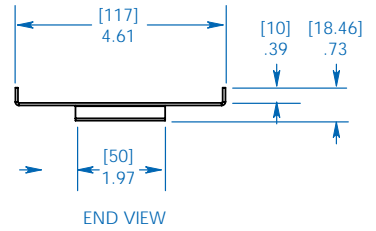

MODEL:

SRVRTBAR

42U Vertical Cable Management Bars (2)

- A** 42U Height
- B** 4.61-inch Width (Each Bar)
- C** Keyhole Slots for Toolless Mounting of Cable Management Accessories and PDUs

SRVRTBAR cable management bars (2 included in package) provide additional vertical mounting for cable management accessories and vertical PDUs. They are compatible with 42U rack enclosures and feature keyhole slots for toolless device installation. Mounting hardware is included.

Specifications

Model	SRVRTBAR
Unit Dimensions [Each Rail]	75.98 x 4.61 x .73 in. (1930 x 117 x 18.46 mm)
Shipping Dimensions	81.3 x 8.5 x 4.9 in. (2065 x 215.9 x 124.4 mm)
Unit Weight [Both Rails]	7 lb. (3.18 kg)
Shipping Weight	13.25 lb. (6.01 kg)
Standards	Meets RoHS standards

Tripp Lite has a policy of continuous improvement. Specifications are subject to change without notice.

SEE NEXT PAGE FOR DETAILED UNIT MEASUREMENTS

1111 W. 35th Street
Chicago, IL 60609 USA
773.869.1234
www.tripplite.com

FRONT VIEW

SIDE VIEW

END VIEW

Dimensions: [mm] INCHES

Tripp Lite has a policy of continuous improvement. Specifications are subject to change without notice.

1111 W. 35th Street
 Chicago, IL 60609 USA
 773.869.1234
 www.tripplite.com