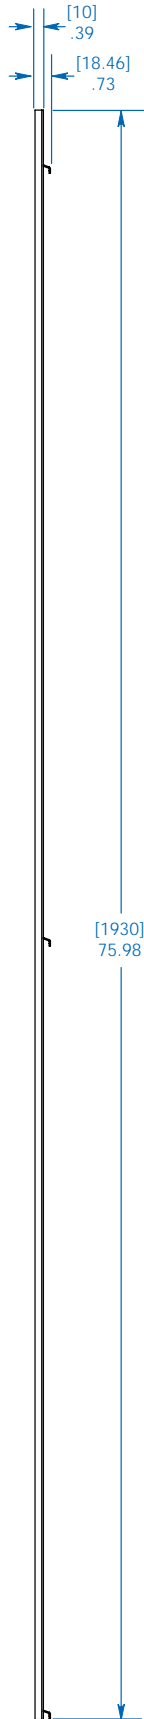

MODEL:

SRVRTBAR

42U Vertical Cable Management Bars (2)

- A** 42U Height
- B** 4.61-inch Width (Each Bar)
- C** Keyhole Slots for Toolless Mounting of Cable Management Accessories and PDUs

SRVRTBAR cable management bars (2 included in package) provide additional vertical mounting for cable management accessories and vertical PDUs. They are compatible with 42U rack enclosures and feature keyhole slots for toolless device installation. Mounting hardware is included.

Specifications

Model	SRVRTBAR
Unit Dimensions [Each Rail]	75.98 x 4.61 x .73 in. (1930 x 117 x 18.46 mm)
Shipping Dimensions	81.3 x 8.5 x 4.9 in. (2065 x 215.9 x 124.4 mm)
Unit Weight [Both Rails]	7 lb. (3.18 kg)
Shipping Weight	13.25 lb. (6.01 kg)
Standards	Meets RoHS standards

FRONT VIEW

SIDE VIEW

END VIEW

Dimensions: [mm] INCHES

Tripp Lite has a policy of continuous improvement. Specifications are subject to change without notice.

1111 W. 35th Street
 Chicago, IL 60609 USA
 773.869.1234
 www.tripplite.com