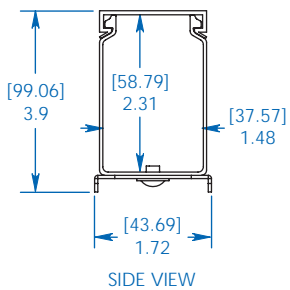

Specifications

Model	SRCABLEDUCT1U
Material of Construction	Cold Rolled Steel
Unit Dimensions (H x W x D)	1.77 x 3.9 x 19.13 in (45 x 99.1 x 485.9 mm)
Shipping Dimensions (H x W x D)	2 x 5 x 20 in (50.8 x 127 x 508 mm)
Unit Weight	1.3 lb (.59 kg)
Shipping Weight	2 lb (.91 kg)
Certification	RoHS

Tripp Lite has a policy of continuous improvement. Specifications are subject to change without notice.

Dimensions: [mm] INCHES

TRIPP·LITE

1111 W. 35th Street
Chicago, IL 60609 USA
773.869.1234
www.tripplite.com

Dimensions: [mm] INCHES

Tripp Lite has a policy of continuous improvement. Specifications are subject to change without notice.

MODEL:
SRCABLEDUCT1U

1111 W. 35th Street
Chicago, IL 60609 USA
773.869.1234