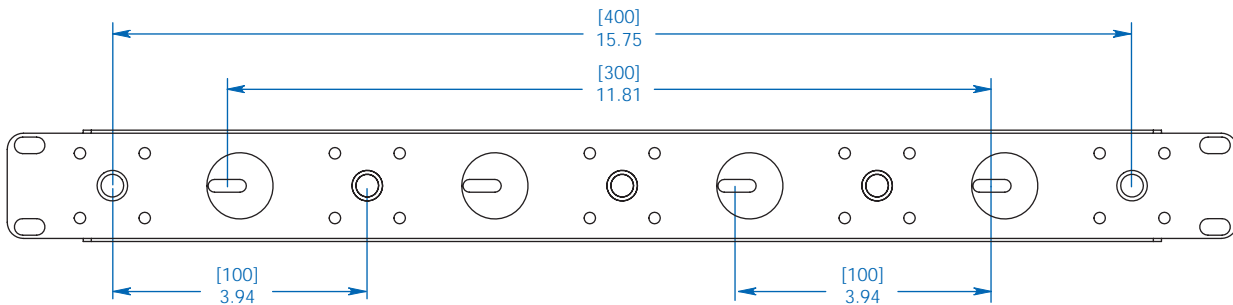

MODEL:

SRCABLEDUCT1U

1U Horizontal Cable Manager

- SRCABLEDUCT1U organizes cables and helps eliminate cable stress. It is compatible with most standard 19" enclosures and open frame racks. Includes mounting hardware.

Specifications

Model	SRCABLEDUCT1U
Material of Construction	Cold Rolled Steel
Unit Dimensions (H x W x D)	1.77 x 3.9 x 19.13 in (45 x 99.1 x 485.9 mm)
Shipping Dimensions (H x W x D)	2 x 5 x 20 in (50.8 x 127 x 508 mm)
Unit Weight	1.3 lb (.59 kg)
Shipping Weight	2 lb (.91 kg)
Certification	RoHS

Tripp Lite has a policy of continuous improvement. Specifications are subject to change without notice.

Dimensions: [mm] INCHES

TRIPP·LITE

1111 W. 35th Street
Chicago, IL 60609 USA
773.869.1234
www.tripplite.com

Dimensions: [mm] INCHES

Tripp Lite has a policy of continuous improvement. Specifications are subject to change without notice.

MODEL:
SRCABLEDUCT1U

1111 W. 35th Street
Chicago, IL 60609 USA
773.869.1234