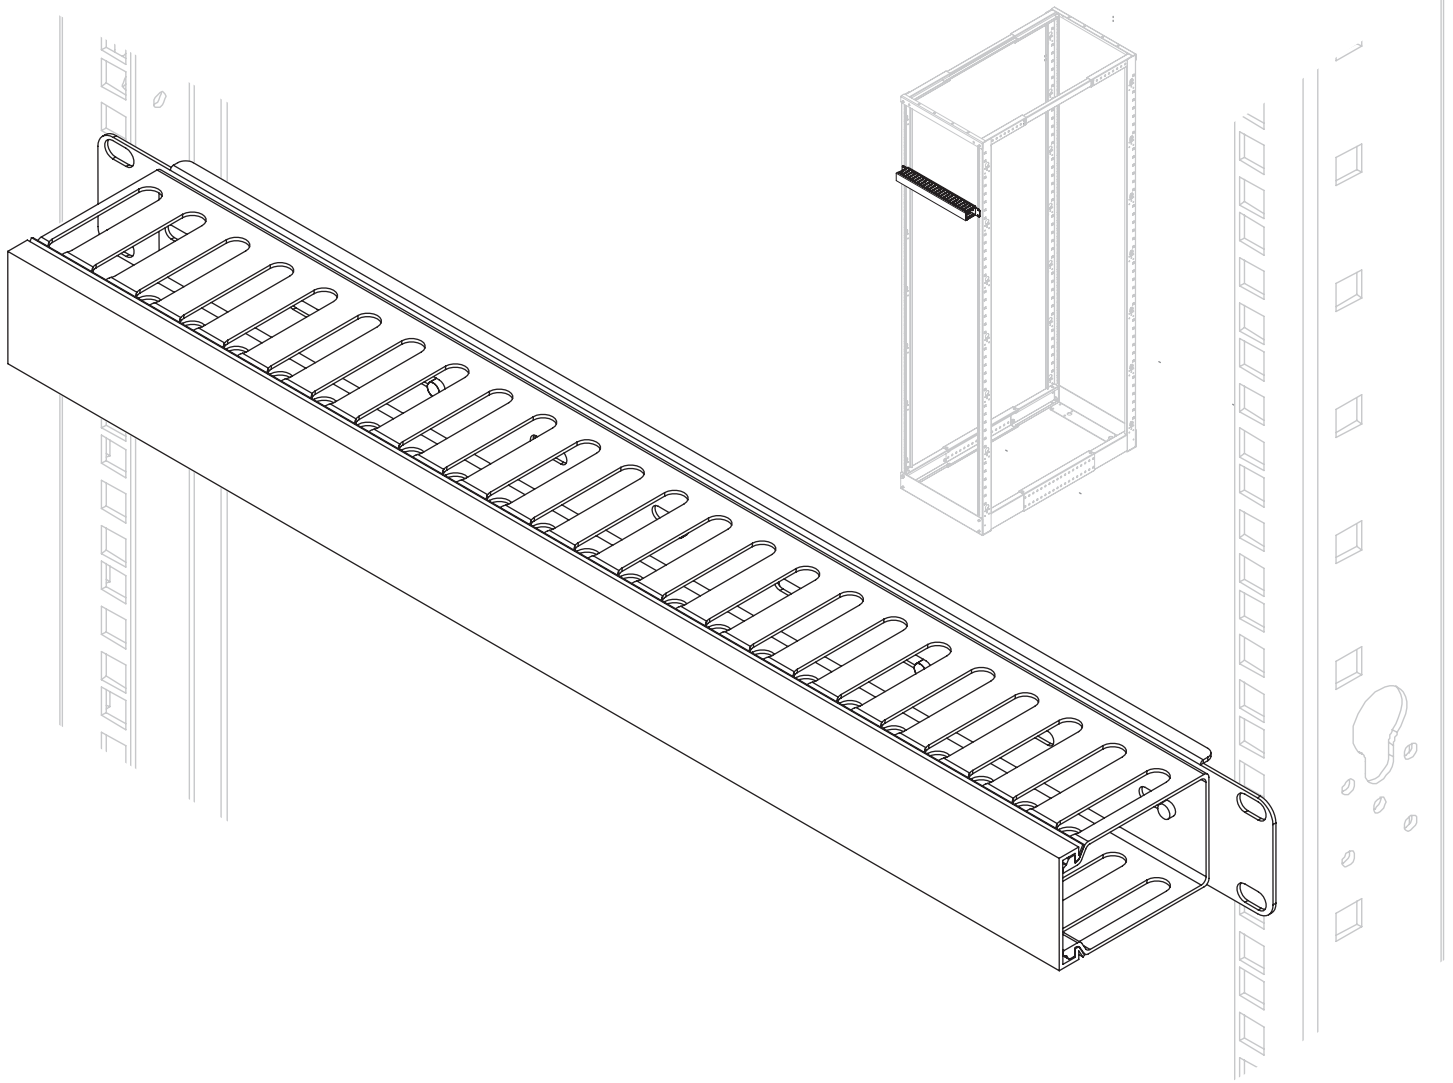

MODEL:

SRCABLEDUCT1U

1U Horizontal Cable Manager

- SRCABLEDUCT1U organizes cables and helps eliminate cable stress. It is compatible with most standard 19" enclosures and open frame racks. Includes mounting hardware.

Specifications

Model	SRCABLEDUCT1U
Material of Construction	Cold Rolled Steel
Unit Dimensions (H x W x D)	1.77 x 3.9 x 19.13 in (45 x 99.1 x 485.9 mm)
Shipping Dimensions (H x W x D)	2 x 5 x 20 in (50.8 x 127 x 508 mm)
Unit Weight	1.3 lb (.59 kg)
Shipping Weight	2 lb (.91 kg)
Certification	RoHS

Dimensions: [mm] INCHES

Tripp Lite has a policy of continuous improvement. Specifications are subject to change without notice.

MODEL:
SRCABLEDUCT1U

1111 W. 35th Street
Chicago, IL 60609 USA
773.869.1234