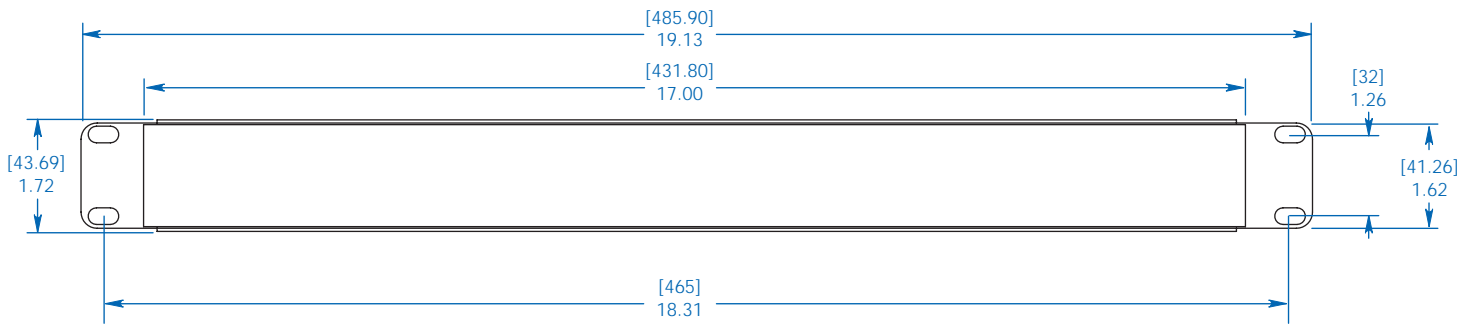

Specifications

Model	SRCABLEDUCT1U
Material of Construction	Cold Rolled Steel
Unit Dimensions (H x W x D)	1.77 x 3.9 x 19.13 in (45 x 99.1 x 485.9 mm)
Shipping Dimensions (H x W x D)	2 x 5 x 20 in (50.8 x 127 x 508 mm)
Unit Weight	1.3 lb (.59 kg)
Shipping Weight	2 lb (.91 kg)
Certification	RoHS

Tripp Lite has a policy of continuous improvement. Specifications are subject to change without notice.

Dimensions: [mm] INCHES

TRIPP·LITE

1111 W. 35th Street
Chicago, IL 60609 USA
773.869.1234
www.tripplite.com

Dimensions: [mm] INCHES

Tripp Lite has a policy of continuous improvement. Specifications are subject to change without notice.

MODEL:
SRCABLEDUCT1U

1111 W. 35th Street
Chicago, IL 60609 USA
773.869.1234