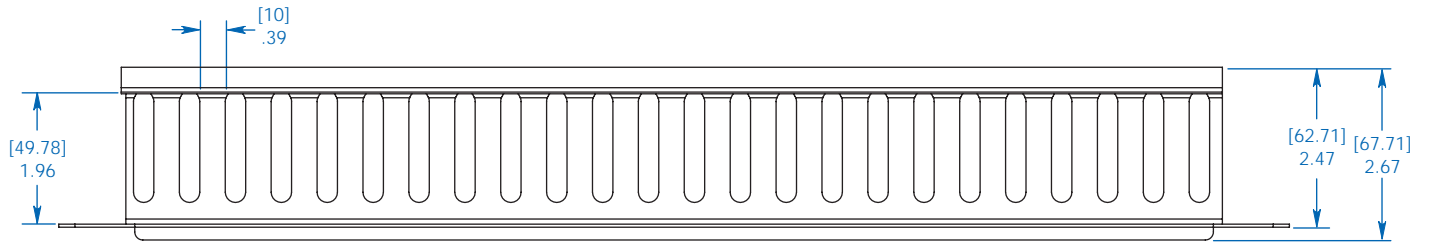

Specifications

Model	SRCABLEDUCT1U
Material of Construction	Cold Rolled Steel
Unit Dimensions (H x W x D)	1.77 x 3.9 x 19.13 in (45 x 99.1 x 485.9 mm)
Shipping Dimensions (H x W x D)	2 x 5 x 20 in (50.8 x 127 x 508 mm)
Unit Weight	1.3 lb (.59 kg)
Shipping Weight	2 lb (.91 kg)
Certification	RoHS

Tripp Lite has a policy of continuous improvement. Specifications are subject to change without notice.

Dimensions: [mm] INCHES

TRIPP·LITE

1111 W. 35th Street
Chicago, IL 60609 USA
773.869.1234
www.tripplite.com

Dimensions: [mm] INCHES

Tripp Lite has a policy of continuous improvement. Specifications are subject to change without notice.

MODEL:
SRCABLEDUCT1U

1111 W. 35th Street
Chicago, IL 60609 USA
773.869.1234