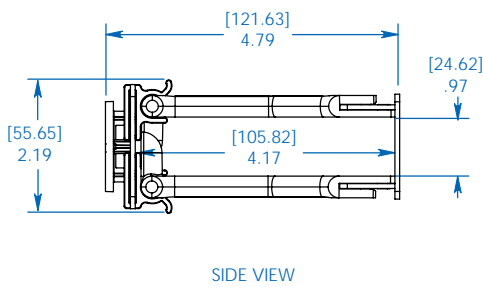

MODEL:
SRCABLEDUCT1UHD

1111 W. 35th Street
Chicago, IL 60609 USA
773.869.1234

www.tripplite.com

Dimensions: [mm] INCHES

Tripp Lite has a policy of continuous improvement. Specifications are subject to change without notice.