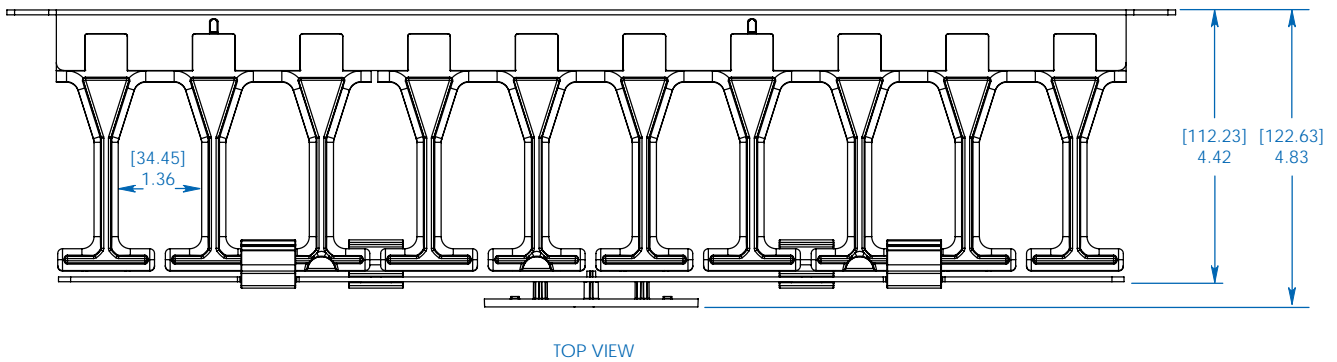

MODEL:
SRCABLEDUCT1UHD

1111 W. 35th Street
Chicago, IL 60609 USA
773.869.1234

www.tripplite.com

Dimensions: [mm] INCHES

Tripp Lite has a policy of continuous improvement. Specifications are subject to change without notice.