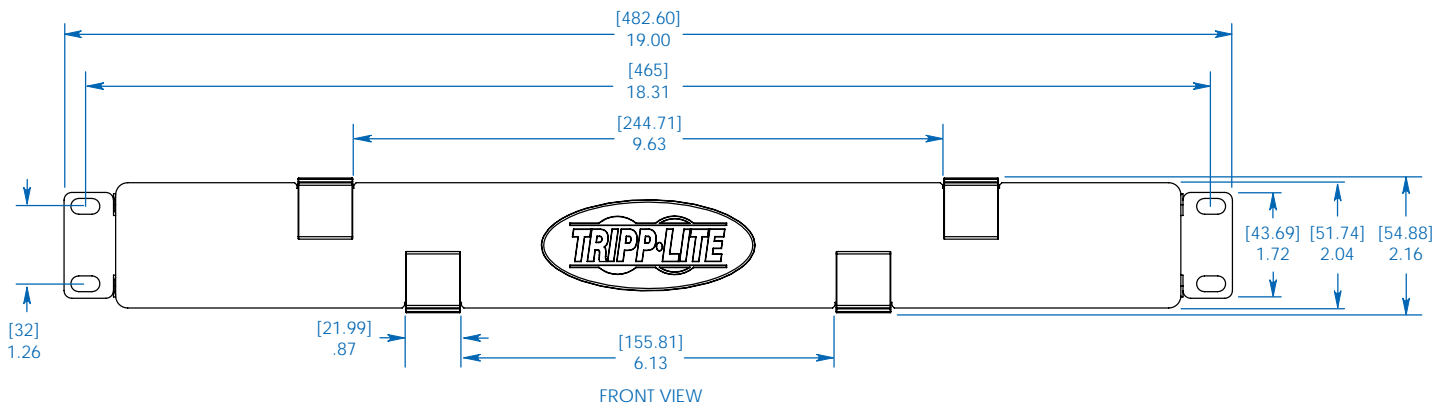

MODEL:
SRCABLEDUCT1UHD

1111 W. 35th Street
Chicago, IL 60609 USA
773.869.1234

www.tripplite.com

Dimensions: [mm] INCHES

Tripp Lite has a policy of continuous improvement. Specifications are subject to change without notice.