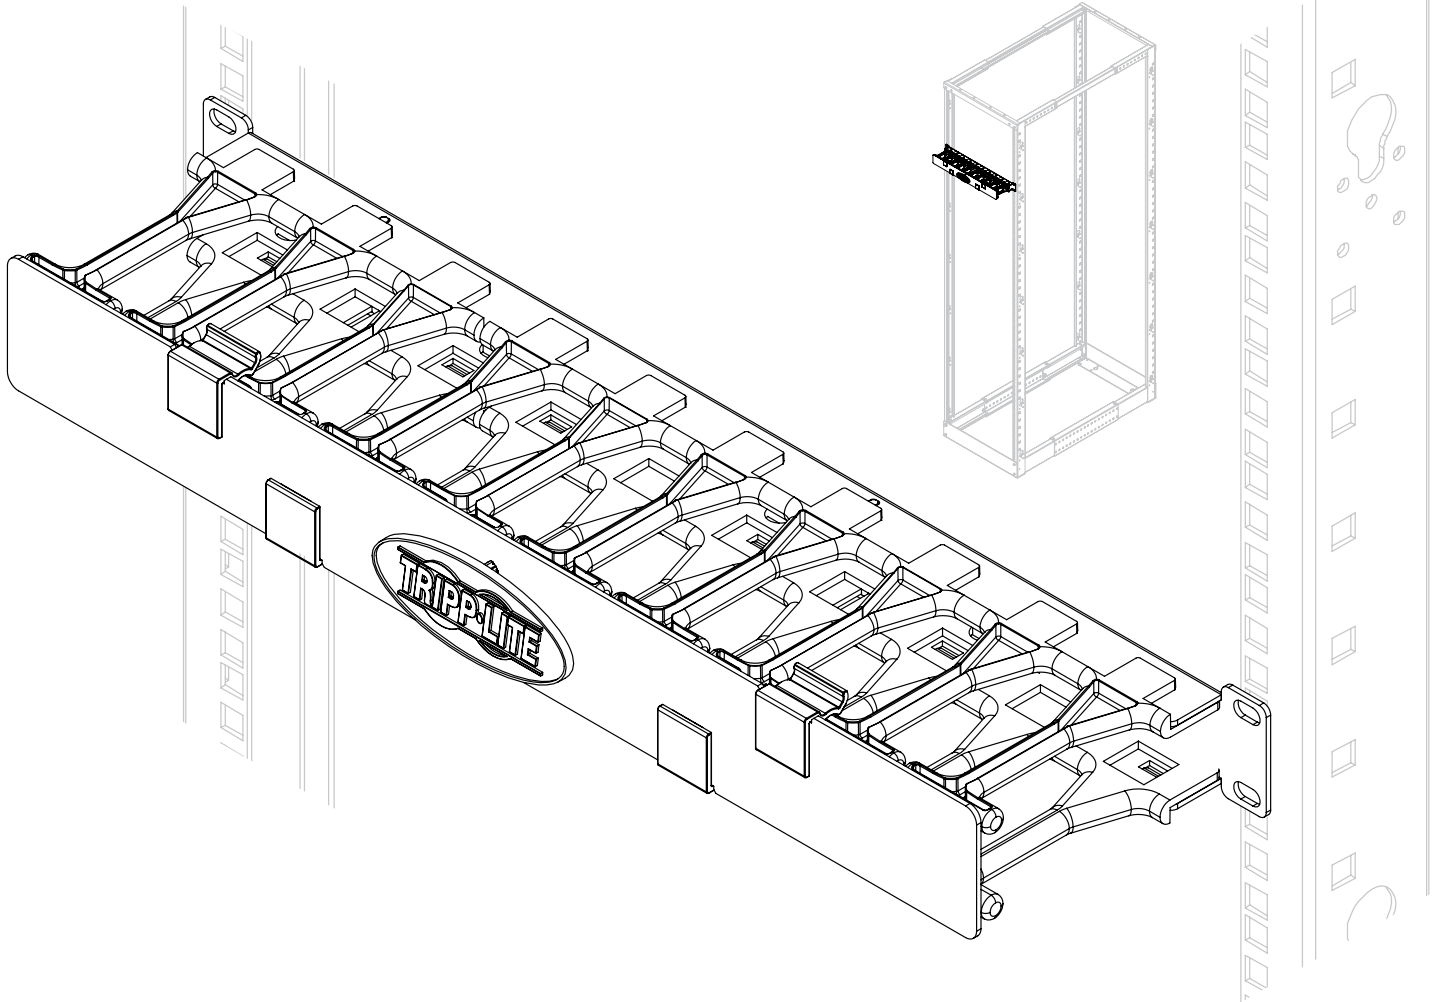

MODEL:

SRCABLEDUCT1UHD

1U High Capacity Horizontal Cable Manager

- SRCABLEDUCT1UHD organizes cables and helps eliminate cable stress. It is compatible with most standard 19" enclosures and open frame racks. Includes mounting hardware.

SEE NEXT PAGE FOR DETAILED UNIT MEASUREMENTS

Specifications

Model	SRCABLEDUCT1UHD
Material of Construction	Cold Rolled Steel
Unit Dimensions (H x W x D)	1.75 x 19 x 4.52 in (44.5 x 482.6 x 114.8 mm)
Shipping Dimensions (H x W x D)	2.6 x 19.75 x 5.75 in (66 x 501.7 x 146 mm)
Unit Weight	2.6 lb (1.18 kg)
Shipping Weight	2.9 lb (1.32 kg)
Certification	RoHS

www.tripplite.com

Dimensions: [mm] INCHES

Tripp Lite has a policy of continuous improvement. Specifications are subject to change without notice.