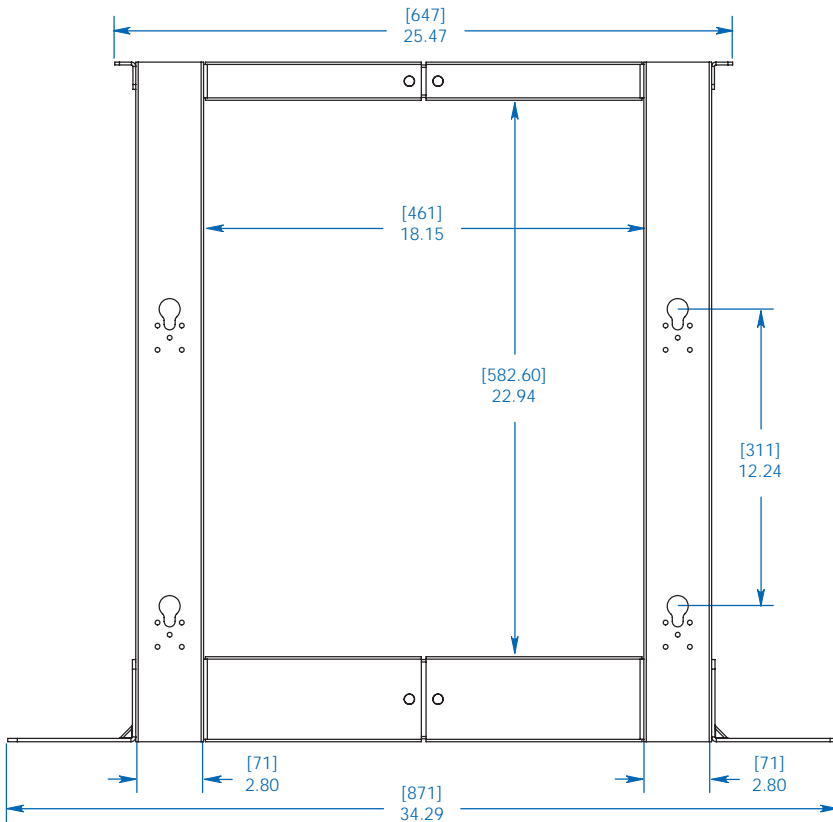

Integrated
Baying Tabs

Square Hole
Mounting

- A** Adjustable Mounting Rails (4)
- B** Toolless Button Holes
(for vertical PDUs or cable managers)

Also Includes: Owner's manual, installation hardware, rackmount equipment mounting hardware (16 cage nuts, 16 screws, 16 washers) and cable management hooks.

Specifications

Model	SR4POST13
Rack Spaces	13U
Stationary Load Capacity	1000 lb (453.6 kg)
Unit Dimensions (H x W x D)	28.02 x 20.31 x 34.29 in (711.71 x 516 x 871 mm) (adjustable depth)
Shipping Dimensions (H x W x D)	4.13 x 5.71 x 43.3 in (105 x 145 x 1099.8 mm)
Unit Weight	39 lb (17.55 kg)
Shipping Weight	40 lb (18 kg)
Regulatory Compliance	Meets EIA-310-D, NOM (Mexico), IEC 60297-3-100, DIN 41494, RoHS standards

FRONT VIEW

TOP VIEW

SIDE VIEW

Dimensions: [mm] INCHES

Tripp Lite has a policy of continuous improvement. Specifications are subject to change without notice.

MODEL:
SR4POST13
TRIPP·LITE

1111 W. 35th Street
 Chicago, IL 60609 USA
 773.869.1234
 www.triplite.com