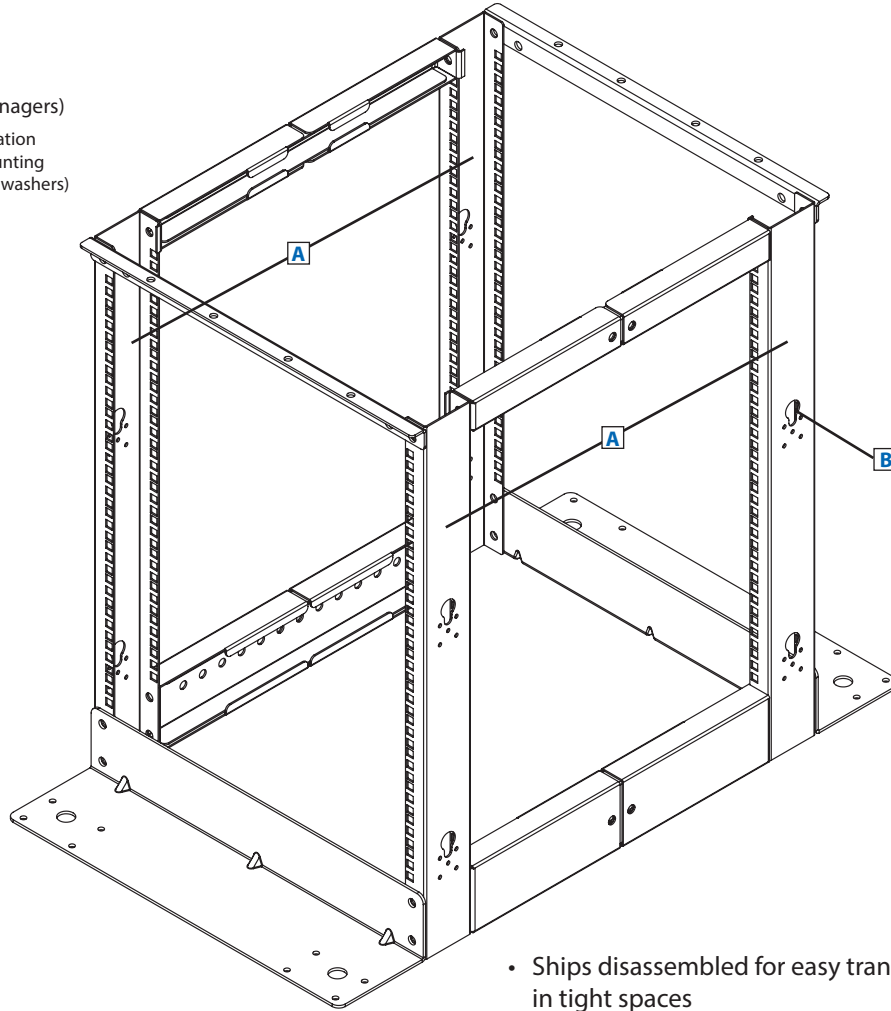

MODEL:

SR4POST13

13U SmartRack® Open Frame Rack

13 Rack Units

1000 lb
Stationary
Load Capacity

Standard 19-inch
Rack Width

Toolless
Mounting Slots

Adjustable
Rails with Easy-View
Depth Index

Integrated
Baying Tabs

Square Hole
Mounting

- A** Adjustable Mounting Rails (4)
- B** Toolless Button Holes
(for vertical PDUs or cable managers)

Also Includes: Owner's manual, installation hardware, rackmount equipment mounting hardware (16 cage nuts, 16 screws, 16 washers) and cable management hooks.

- Ships disassembled for easy transport and assembly in tight spaces
- Modular design optimized for quick configuration and reconfiguration
- Multiple units can be bolted together side by side
- Ideal for cost-conscious 19-inch rackmount applications in up to 13U rack space

Specifications

Model	SR4POST13
Rack Spaces	13U
Stationary Load Capacity	1000 lb (453.6 kg)
Unit Dimensions (H x W x D)	28.02 x 20.31 x 34.29 in (711.71 x 516 x 871 mm) (adjustable depth)
Shipping Dimensions (H x W x D)	4.13 x 5.71 x 43.3 in (105 x 145 x 1099.8 mm)
Unit Weight	39 lb (17.55 kg)
Shipping Weight	40 lb (18 kg)
Regulatory Compliance	Meets EIA-310-D, NOM (Mexico), IEC 60297-3-100, DIN 41494, RoHS standards