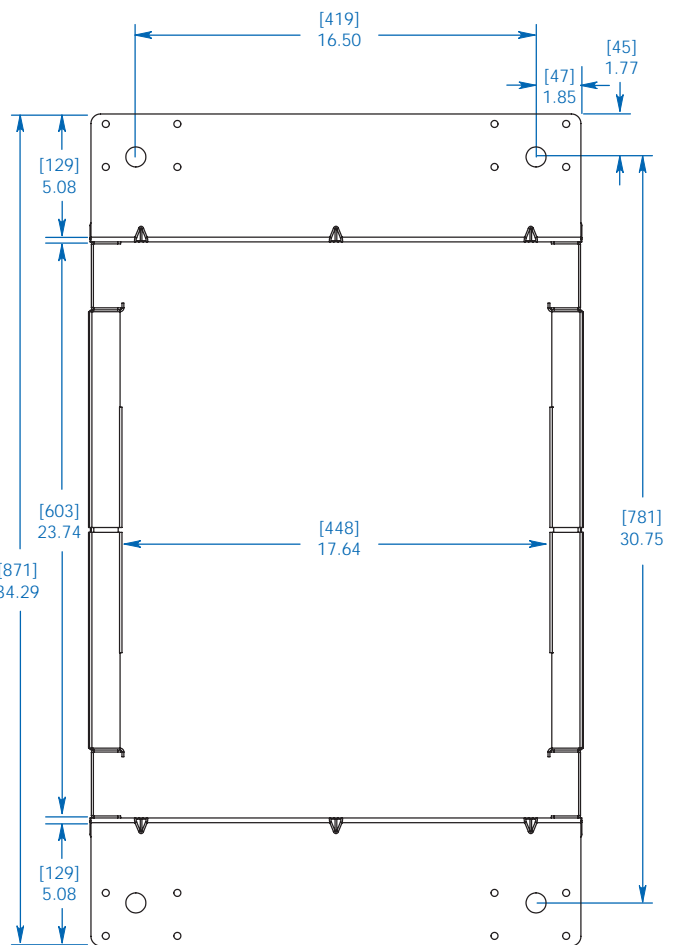

Integrated
Baying Tabs

Square Hole
Mounting

- A** Adjustable Mounting Rails (4)
- B** Toolless Button Holes
(for vertical PDUs or cable managers)

Also Includes: Owner's manual, installation hardware, rackmount equipment mounting hardware (16 cage nuts, 16 screws, 16 washers) and cable management hooks.

Specifications

Model	SR4POST13
Rack Spaces	13U
Stationary Load Capacity	1000 lb (453.6 kg)
Unit Dimensions (H x W x D)	28.02 x 20.31 x 34.29 in (711.71 x 516 x 871 mm) (adjustable depth)
Shipping Dimensions (H x W x D)	4.13 x 5.71 x 43.3 in (105 x 145 x 1099.8 mm)
Unit Weight	39 lb (17.55 kg)
Shipping Weight	40 lb (18 kg)
Regulatory Compliance	Meets EIA-310-D, NOM (Mexico), IEC 60297-3-100, DIN 41494, RoHS standards

Tripp Lite has a policy of continuous improvement. Specifications are subject to change without notice.

SEE NEXT PAGE FOR DETAILED UNIT MEASUREMENTS

1111 W. 35th Street
Chicago, IL 60609 USA
773.869.1234
www.tripplite.com

FRONT VIEW

TOP VIEW

SIDE VIEW

Dimensions: [mm] INCHES

Tripp Lite has a policy of continuous improvement. Specifications are subject to change without notice.

MODEL:
SR4POST13
TRIPP·LITE

1111 W. 35th Street
 Chicago, IL 60609 USA
 773.869.1234
 www.triplite.com