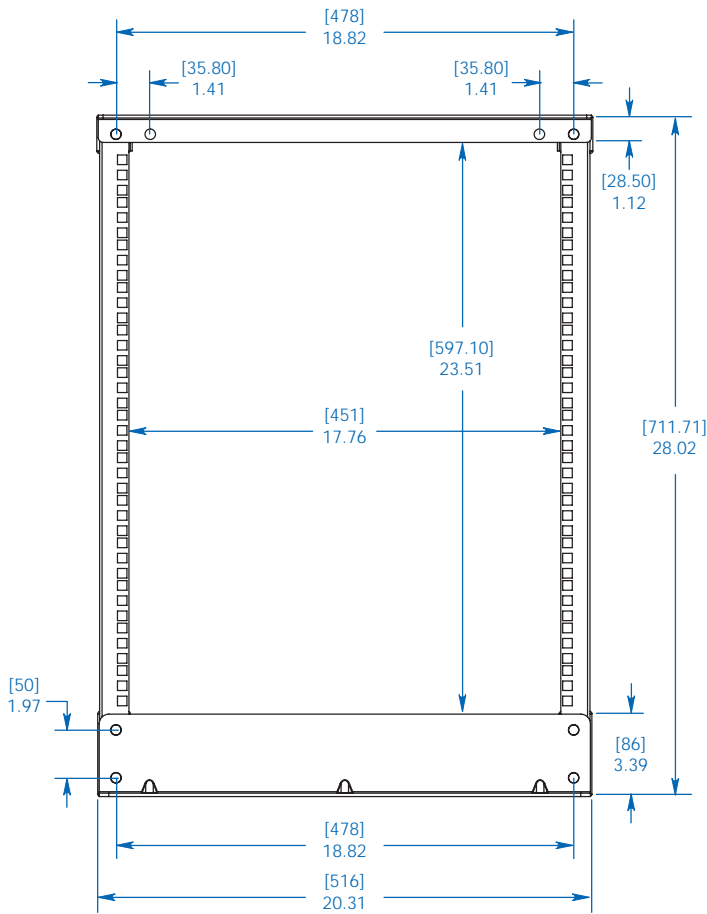

Integrated
Baying Tabs

Square Hole
Mounting

- A** Adjustable Mounting Rails (4)
- B** Toolless Button Holes
(for vertical PDUs or cable managers)

Also Includes: Owner's manual, installation hardware, rackmount equipment mounting hardware (16 cage nuts, 16 screws, 16 washers) and cable management hooks.

Specifications

Model	SR4POST13
Rack Spaces	13U
Stationary Load Capacity	1000 lb (453.6 kg)
Unit Dimensions (H x W x D)	28.02 x 20.31 x 34.29 in (711.71 x 516 x 871 mm) (adjustable depth)
Shipping Dimensions (H x W x D)	4.13 x 5.71 x 43.3 in (105 x 145 x 1099.8 mm)
Unit Weight	39 lb (17.55 kg)
Shipping Weight	40 lb (18 kg)
Regulatory Compliance	Meets EIA-310-D, NOM (Mexico), IEC 60297-3-100, DIN 41494, RoHS standards

FRONT VIEW

TOP VIEW

SIDE VIEW

Dimensions: [mm] INCHES

Tripp Lite has a policy of continuous improvement. Specifications are subject to change without notice.

MODEL:
SR4POST13
TRIPP·LITE

1111 W. 35th Street
 Chicago, IL 60609 USA
 773.869.1234
 www.triplite.com