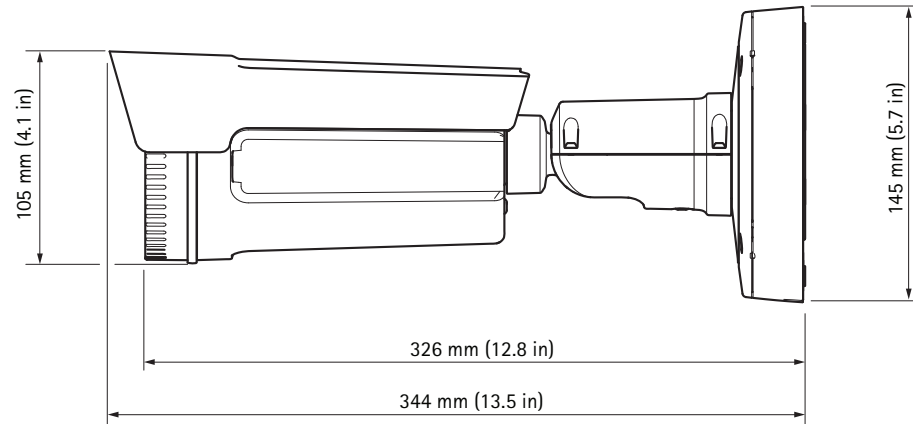

Detailed Measurements

AXIS Q1941-E Thermal Network Camera

14 September, 2015