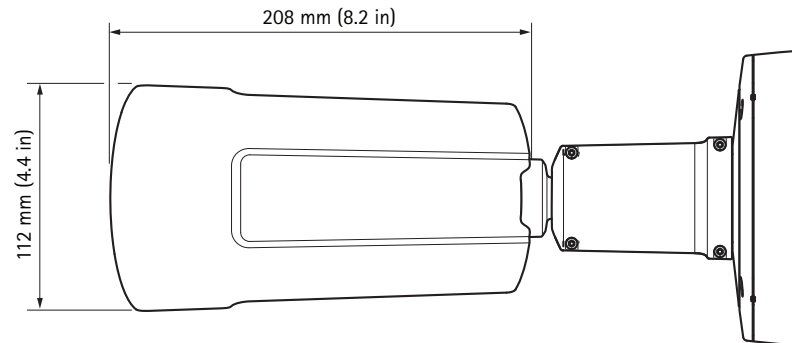

Detailed Measurements

AXIS Q1941-E Thermal Network Camera

14 September, 2015