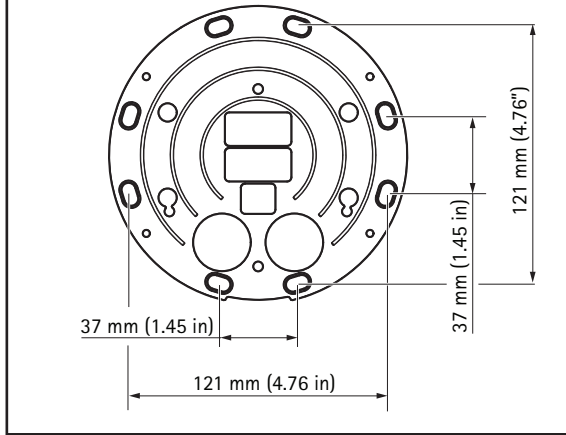

Detailed Measurements

AXIS Q1941-E Thermal Network Camera

14 September, 2015