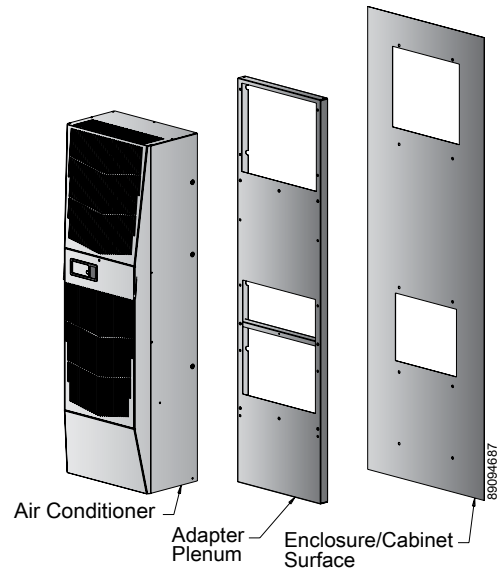

HOFFMAN® EASY SWAP ADAPTOR PLENUMS FOR AIR CONDITIONERS

INDUSTRY STANDARDS

Maintains NEMA Type 12 rating when properly installed on a Type 12 enclosure.

NEMA Type 12
IP 54

APPLICATION

When existing air conditioners are damaged or have reached end-of-life, EASY SWAP Adaptor Plenums provide a quick and easy means for attaching newer Hoffman® air conditioners to the cut-out left on the enclosure.

FEATURES

- No modification of the enclosure required - designed to match the enclosure cut-out and mounting holes of the air conditioner being replaced
- Plenum design allows for optimum air flow (vs. a flat plate that can block the air intake and air outtake left by the older air conditioner)
- Gasket included