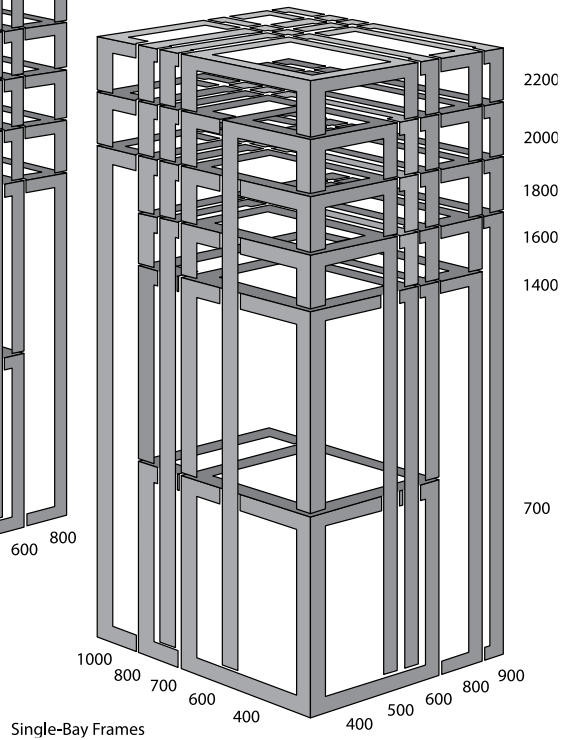

PROLINE FRAMES

Selection

A full range of sizes for single- and double-bay applications, PROLINE offers the broadest range of standard sizes in the industry.

Frame Type	Heights mm/in.	Widths mm/in.	Depths mm/in.
Single-Bay Frames	700	600 and 800	600
	1200	600 and 800	500
	1400	600 and 800	500, 600 and 800
	1600	600, 700 and 800	400, 500, 600 and 800
	1800	400, 600, 800 and 1000	400, 500, 600 and 800
	2000	400, 600, 700, 800 and 1000	400, 500, 600 and 800
	2200	600, 700, 800 and 1000	500, 600, 800 and 900
Double-Bay Frames	700	1200	600
	1600	1200	500, 600 and 800
	1800	1200, 1600 and 1800	400, 500, 600 and 800
	2000	1200 and 1600	400, 500, 600 and 800
	2200	1200	500, 600 and 800

SINGLE-BAY FRAMES

- 12 gauge, roll-formed frame sections for strength
- Flange on door and side openings deflect liquids away from the enclosure interior
- Rectangular frame holes are designed for metric cage nut fasteners
- Round frame holes allow numerous grounding locations using M5 thread-forming screws
- Access to both sides of frame mounting holes allows standard components to be easily installed
- Provisions for slide-in subpanel, rack mounting and accessory mounting
- Simple means for joining frames to create multiple-bay enclosures
- An open roll-formed profile design affords complete surface corrosion protection and assembly access
- Sealed mounting for all external accessories
- Finished with RAL 7035 textured gray polyester powder paint