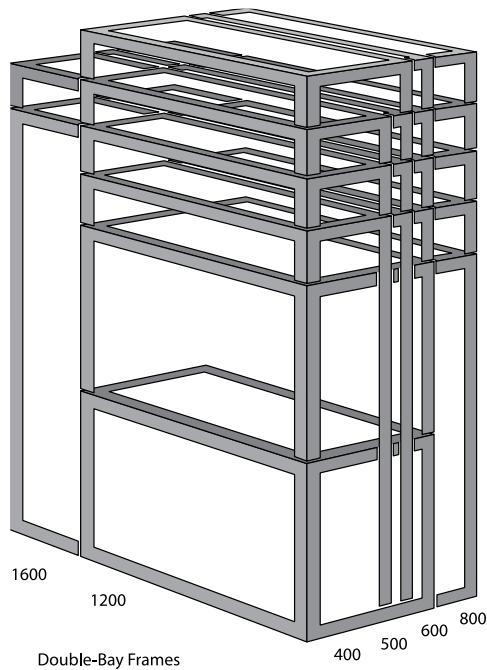

PROLINE FRAMES

Selection

A full range of sizes for single- and double-bay applications, PROLINE offers the broadest range of standard sizes in the industry.

Frame Type	Heights mm/in.	Widths mm/in.	Depths mm/in.
Single-Bay Frames	700	600 and 800	600
	1200	600 and 800	500
	1400	600 and 800	500, 600 and 800
	1600	600, 700 and 800	400, 500, 600 and 800
	1800	400, 600, 800 and 1000	400, 500, 600 and 800
	2000	400, 600, 700, 800 and 1000	400, 500, 600 and 800
	2200	600, 700, 800 and 1000	500, 600, 800 and 900
Double-Bay Frames	700	1200	600
	1600	1200	500, 600 and 800
	1800	1200, 1600 and 1800	400, 500, 600 and 800
	2000	1200 and 1600	400, 500, 600 and 800
	2200	1200	500, 600 and 800

SINGLE-BAY FRAMES

- 12 gauge, roll-formed frame sections for strength
- Flange on door and side openings deflect liquids away from the enclosure interior
- Rectangular frame holes are designed for metric cage nut fasteners
- Round frame holes allow numerous grounding locations using M5 thread-forming screws
- Access to both sides of frame mounting holes allows standard components to be easily installed
- Provisions for slide-in subpanel, rack mounting and accessory mounting
- Simple means for joining frames to create multiple-bay enclosures
- An open roll-formed profile design affords complete surface corrosion protection and assembly access
- Sealed mounting for all external accessories
- Finished with RAL 7035 textured gray polyester powder paint