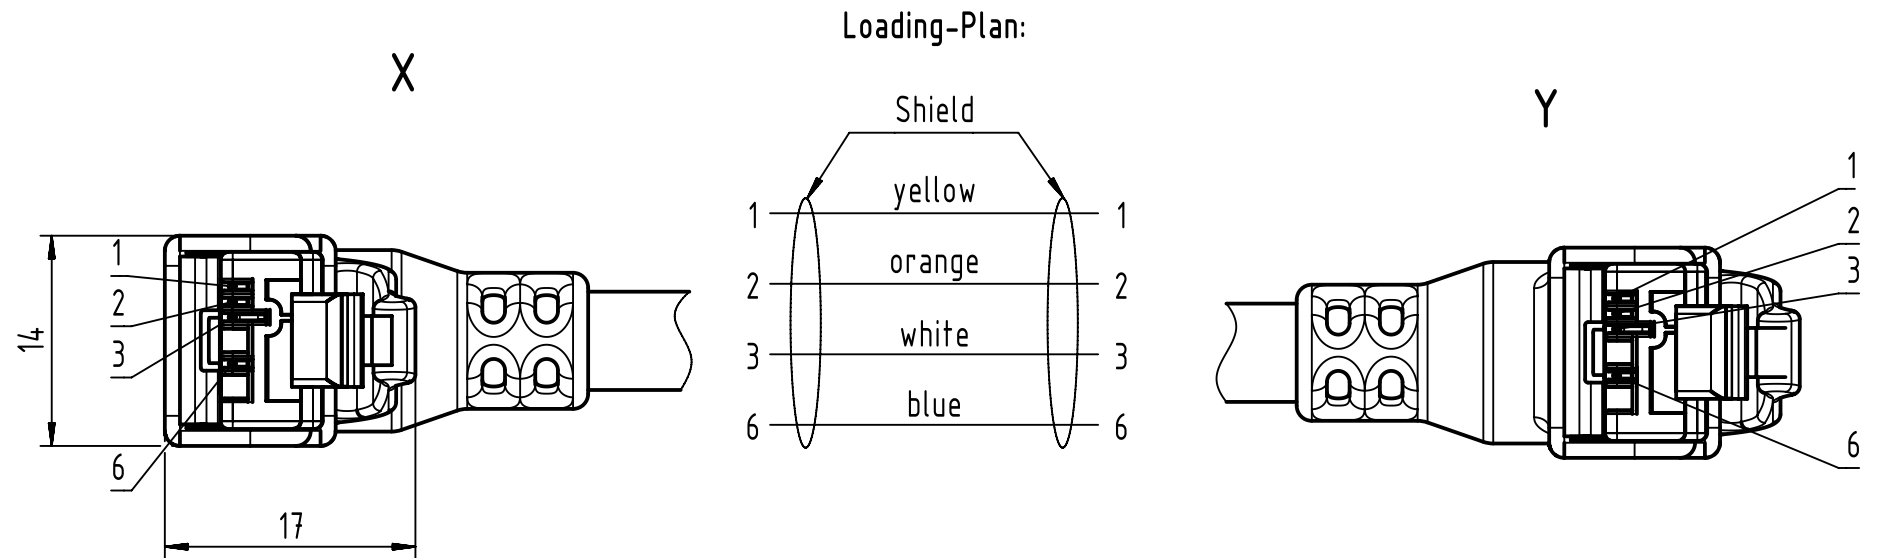

- Protection level: IP20  
 - Temperature range: -40°C ... +70°C

	All Dimensions in mm Original Size DIN A3		Scale 2:1	Free size tol.		Ref.	
	All rights reserved Department EC PD - RO		Created by MUNTEANV	Inspected by AVRAM	Standardisation HOFFMANN	Date 2015-02-02	State Final Release
HARTING Electronics GmbH D-32339 Espelkamp		Title RJ Industrial Cable Assembly				Doc-Key / ECM-Nr. 100155463/UGD/014/B 50000084462	
		Type TB	Number 094703040XX			Rev. B	Page 1/2

RJI Ethernet stranded cable,  
AWG22/7, 2x2x0.75, outdoor,  
PVC, Cat. 5+, black

RJI Ethernet trailing cable,  
AWG22/7, 2x2x0.75, PUR, Cat. 5+, green

	All Dimensions in mm Original Size DIN A3	Scale 1:1	Free size tol.	Ref. Sub.
	All rights reserved Department EC PD - RO	Created by MUNTEANV	Inspected by AVRAM	Standardisation HOFFMANN
Date 2015-02-02	State Final Release	Title RJ Industrial Cable Assembly	Doc-Key / ECM-Nr. 100155463/UGD/014/B 50000084462	Rev. B
HARTING Electronics GmbH D-32339 Espelkamp	Type TB	Number 094703040XX	Page 2/2	