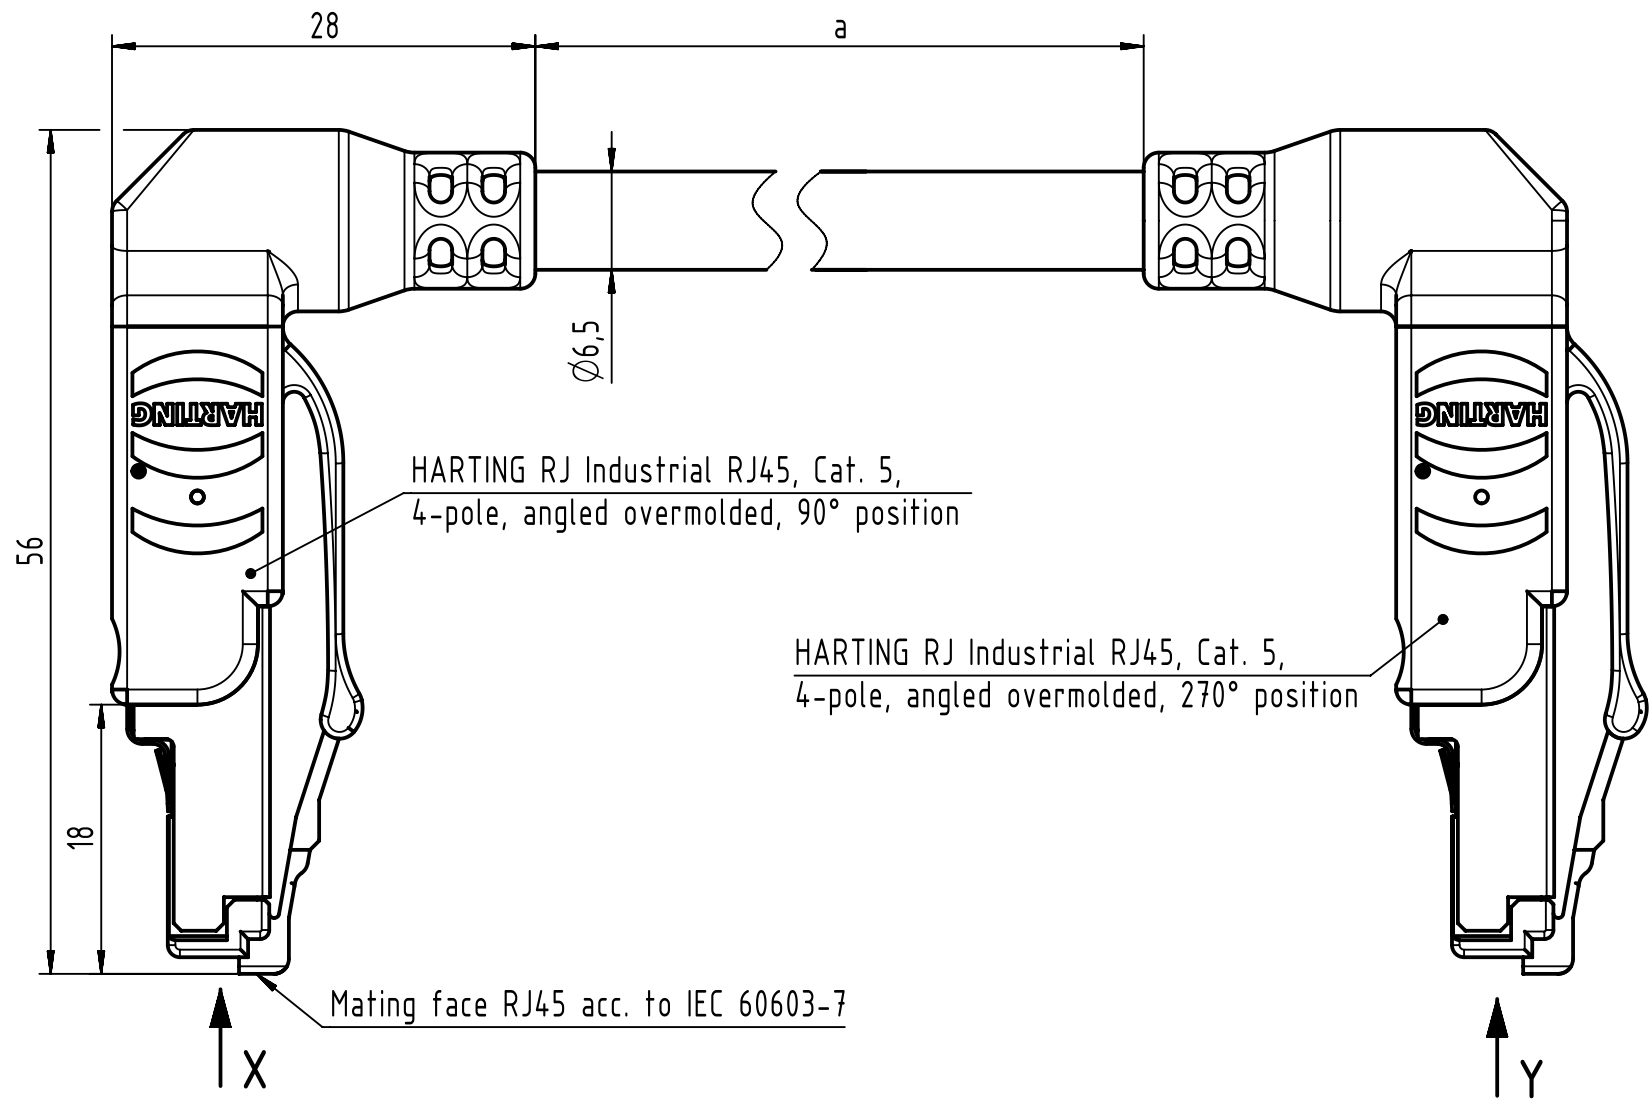

- Protection level: IP20  
 - Temperature range: -40°C ... +70°C

	All Dimensions in mm Original Size DIN A3		Scale 2:1	Free size tol.		Ref.	
	All rights reserved Department EC PD - RO		Created by MUNTEANV	Inspected by AVRAM	Standardisation HOFFMANN	Date 2015-02-02	State Final Release
HARTING Electronics GmbH D-32339 Espelkamp		Title RJ Industrial Cable Assembly				Doc-Key / ECM-Nr. 100155463/UGD/014/B 50000084462	
		Type TB	Number 094703040XX			Rev. B	Page 1/2

RJI Ethernet stranded cable,  
AWG22/7, 2x2x0.75, outdoor,  
PVC, Cat. 5+, black

RJI Ethernet trailing cable,  
AWG22/7, 2x2x0.75, PUR, Cat. 5+, green

	All Dimensions in mm Original Size DIN A3	Scale 1:1	Free size tol.	Ref. Sub.
	All rights reserved Department EC PD - RO	Created by MUNTEANV	Inspected by AVRAM	Standardisation HOFFMANN
Date 2015-02-02	State Final Release	Title RJ Industrial Cable Assembly	Doc-Key / ECM-Nr. 100155463/UGD/014/B 50000084462	Rev. B
HARTING Electronics GmbH D-32339 Espelkamp	Type TB	Number 094703040XX	Page 2/2	