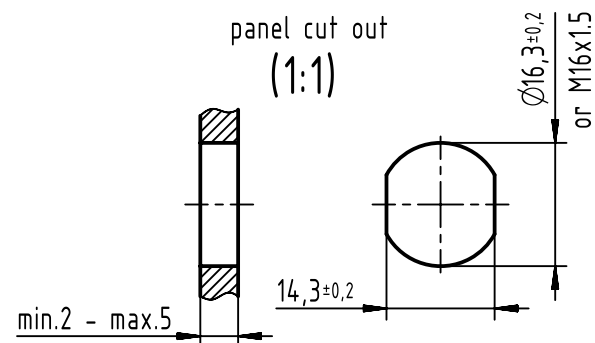

panel cut out
(1:1)

	All Dimensions in mm Original Size DIN A4		Scale 2:1	Free size tol.		Ref. Sub. 21033112400 500000073598 2014-04-07		
		All rights reserved Department EC PD - DE		Created by EISFELD	Inspected by WELLMANN	Standardisation HOFFMANN	Date 2015-04-15	State Final Release
HARTING Electronics GmbH D-32339 Espelkamp				Title HARTING M12 PFT female 4-pole A-coded			Doc-Key / ECM-Nr. 100216456/UGD/006/C 500000085454	
				Type TB	Number 21033112400		Rev. C	Page 1/1