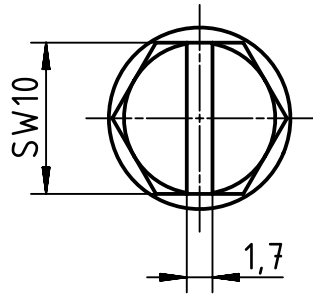

1 2 3 4 5 6

A

B

C

D

X(2:1)

	All Dimensions in mm Original Size DIN A4		Scale 1:2	Free size tol.		Ref.		
						Sub.		
	All rights reserved		Created by PETERSM	Inspected by GERB	Standardisation TIEMANNA	Date 2015-09-18	State Final Release	
	Department EL PD - DE		Title Han 24HPR Hood Side Entry M50 Screw Lock				Doc-Key / ECM-Nr. 100172273/UGD/004/A 500000094.112	
HARTING Electric GmbH & Co. KG D-32339 Espelkamp			Type TB	Number 19 40 024 0514			Rev. A	Page 1/1