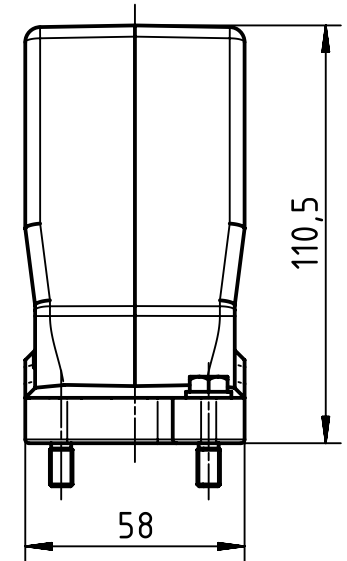

1 2 3 4 5 6

A

B

C

D

X(2:1)

	All Dimensions in mm Original Size DIN A4		Scale 1:2	Free size tol.		Ref.		
						Sub.		
	All rights reserved		Created by PETERSM	Inspected by GERB	Standardisation TIEMANNA	Date 2015-09-18	State Final Release	
	Department EL PD - DE		Title Han 24HPR Hood Side Entry M50 Screw Lock				Doc-Key / ECM-Nr. 100172273/UGD/004/A 500000094.112	
HARTING Electric GmbH & Co. KG D-32339 Espelkamp			Type TB	Number 19 40 024 0514			Rev. A	Page 1/1