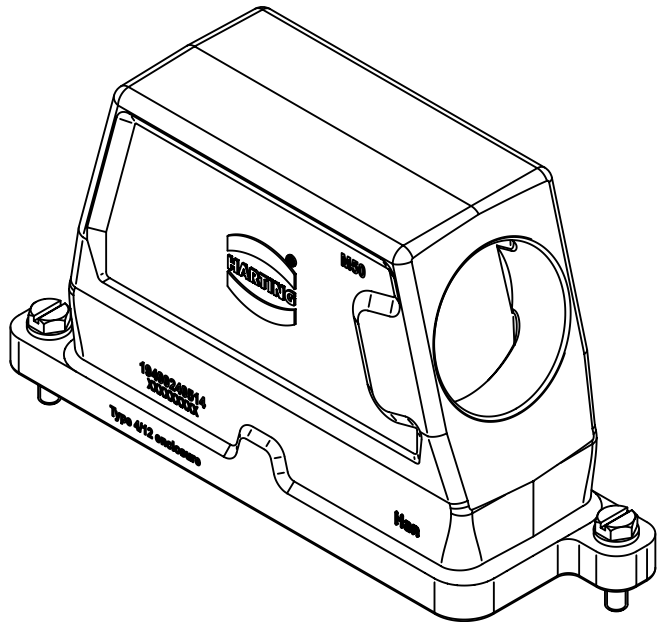

1 2 3 4 5 6

A

B

C

D

X(2:1)

	All Dimensions in mm Original Size DIN A4		Scale 1:2	Free size tol.		Ref.		
						Sub.		
	All rights reserved		Created by PETERSM	Inspected by GERB	Standardisation TIEMANNA	Date 2015-09-18	State Final Release	
	Department EL PD - DE		Title Han 24HPR Hood Side Entry M50 Screw Lock				Doc-Key / ECM-Nr. 100172273/UGD/004/A 500000094.112	
HARTING Electric GmbH & Co. KG D-32339 Espelkamp			Type TB	Number 19 40 024 0514			Rev. A	Page 1/1