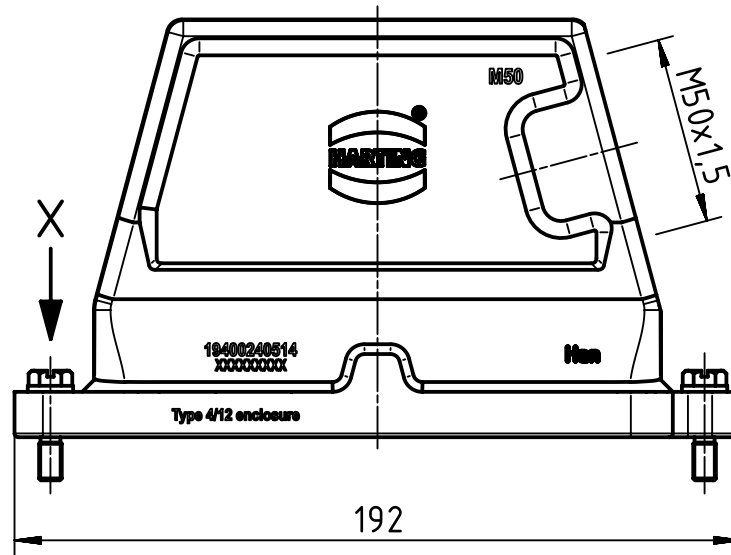

1 2 3 4 5 6

A

B

C

D

X(2:1)

	All Dimensions in mm Original Size DIN A4		Scale 1:2	Free size tol.		Ref.		
						Sub.		
	All rights reserved		Created by PETERSM	Inspected by GERB	Standardisation TIEMANNA	Date 2015-09-18	State Final Release	
	Department EL PD - DE		Title Han 24HPR Hood Side Entry M50 Screw Lock				Doc-Key / ECM-Nr. 100172273/UGD/004/A 500000094.112	
HARTING Electric GmbH & Co. KG D-32339 Espelkamp			Type TB	Number 19 40 024 0514			Rev. A	Page 1/1