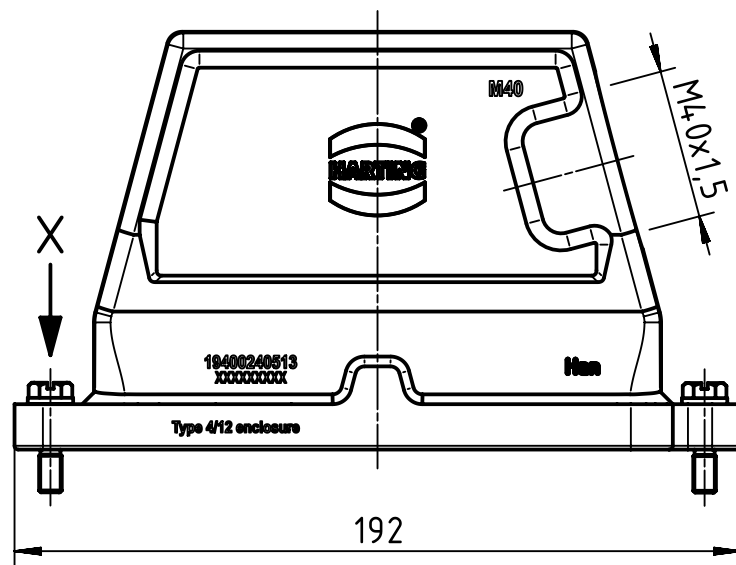

1 2 3 4 5 6

A
B
C
D

	All Dimensions in mm Original Size DIN A4		Scale 1:2	Free size tol.		Ref.
			Created by PETERSM	Inspected by GERB	Standardisation TIEMANNA	Date 2015-09-18
All rights reserved Department EL PD - DE		Title Han 24 HPR Hood SE M40 Screw Lock		State Final Release		Doc-Key / ECM-Nr. 100172278/UGD/004/A 500000094.112
HARTING Electric GmbH & Co. KG D-32339 Espelkamp		Type TB	Number 19 40 024 0513		Rev. A	Page 1/1