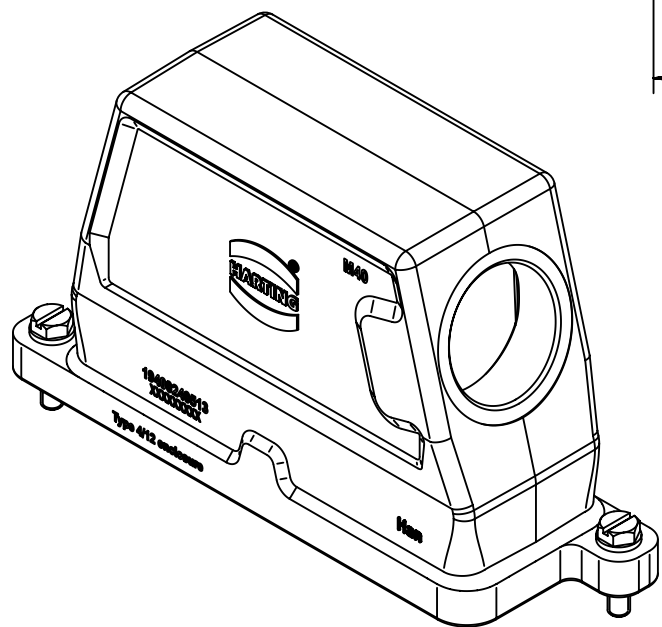

1 2 3 4 5 6

A
B
C
D

	All Dimensions in mm Original Size DIN A4		Scale 1:2	Free size tol.		Ref.
			Created by PETERSM	Inspected by GERB	Standardisation TIEMANNA	Date 2015-09-18
All rights reserved Department EL PD - DE		Title Han 24 HPR Hood SE M40 Screw Lock		State Final Release		Doc-Key / ECM-Nr. 100172278/UGD/004/A 500000094.112
HARTING Electric GmbH & Co. KG D-32339 Espelkamp		Type TB	Number 19 40 024 0513		Rev. A	Page 1/1