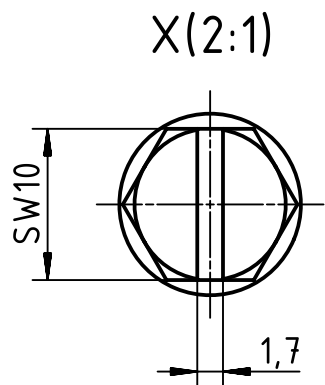

1 2 3 4 5 6

A
B
C
D

	All Dimensions in mm Original Size DIN A4		Scale 1:2	Free size tol.		Ref.
			Created by PETERSM	Inspected by GERB	Standardisation TIEMANNA	Date 2015-09-18
All rights reserved Department EL PD - DE		Title Han 24 HPR Hood SE M40 Screw Lock		State Final Release		Doc-Key / ECM-Nr. 100172278/UGD/004/A 500000094.112
HARTING Electric GmbH & Co. KG D-32339 Espelkamp		Type TB	Number 19 40 024 0513		Rev. A	Page 1/1