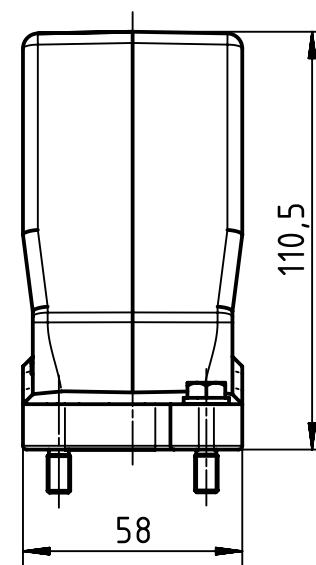

1 2 3 4 5 6

A
B
C
D

	All Dimensions in mm Original Size DIN A4		Scale 1:2	Free size tol.		Ref.
			Created by PETERSM	Inspected by GERB	Standardisation TIEMANNA	Date 2015-09-18
All rights reserved Department EL PD - DE		Title Han 24 HPR Hood SE M40 Screw Lock		State Final Release		Doc-Key / ECM-Nr. 100172278/UGD/004/A 500000094.112
HARTING Electric GmbH & Co. KG D-32339 Espelkamp		Type TB	Number 19 40 024 0513		Rev. A	Page 1/1