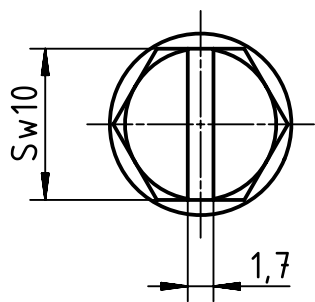

1 2 3 4 5 6

A

B

C

D

X(2:1)

	All Dimensions in mm Original Size DIN A4		Scale 1:2	Free size tol.		Ref.	
						Sub.	
	All rights reserved Department EL PD - DE		Created by PETERSM	Inspected by GERB	Standardisation TIEMANNA	Date 2015-09-18	State Final Release
	HARTING Electric GmbH & Co. KG D-32339 Espelkamp		Title Han 24HPR Hood SE M32 Screw Lock			Doc-Key / ECM-Nr. 100172279/UGD/004/A 500000094112	
			Type TB	Number 19 40 024 0512		Rev. A	Page 1/1