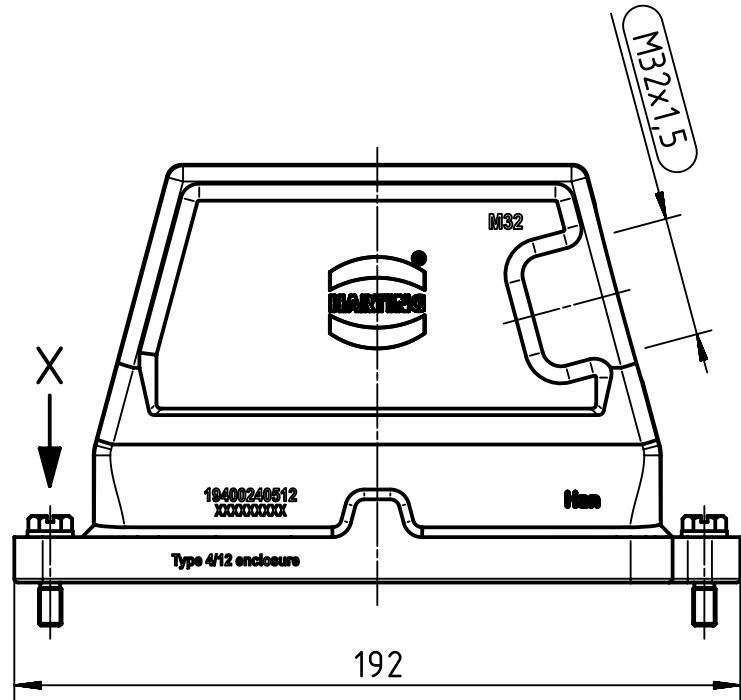

1 2 3 4 5 6

A

B

C

D

X(2:1)

	All Dimensions in mm Original Size DIN A4		Scale 1:2	Free size tol.		Ref.	
						Sub.	
	All rights reserved Department EL PD - DE		Created by PETERSM	Inspected by GERB	Standardisation TIEMANNA	Date 2015-09-18	State Final Release
	HARTING Electric GmbH & Co. KG D-32339 Espelkamp		Title Han 24HPR Hood SE M32 Screw Lock			Doc-Key / ECM-Nr. 100172279/UGD/004/A 500000094112	
			Type TB	Number 19 40 024 0512		Rev. A	Page 1/1