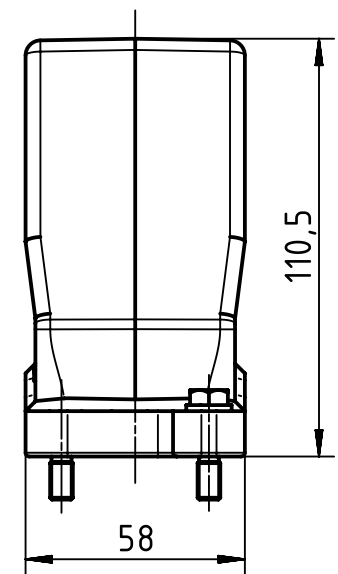

1 2 3 4 5 6

A

B

C

D

X(2:1)

	All Dimensions in mm Original Size DIN A4		Scale 1:2	Free size tol.		Ref.	
						Sub.	
	All rights reserved Department EL PD - DE		Created by PETERSM	Inspected by GERB	Standardisation TIEMANNA	Date 2015-09-18	State Final Release
	HARTING Electric GmbH & Co. KG D-32339 Espelkamp		Title Han 24HPR Hood SE M32 Screw Lock			Doc-Key / ECM-Nr. 100172279/UGD/004/A 500000094112	
			Type TB	Number 19 40 024 0512		Rev. A	Page 1/1