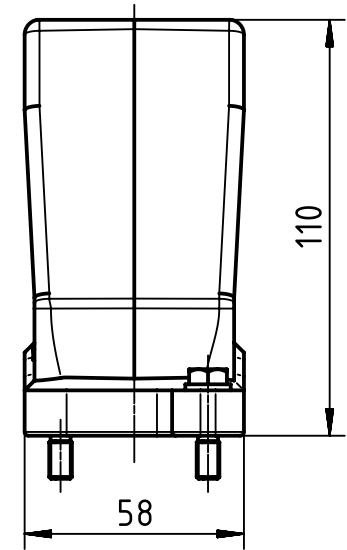

1 2 3 4 5 6

A

B

C

D

X (2:1)

	All Dimensions in mm Original Size DIN A4		Scale 1:2	Free size tol.		Ref. Sub. TB 19 40 024 0474 v. 10.01.11			
		All rights reserved Department EL PD - DE		Created by FINKEV	Inspected by GERB	Standardisation TIEMANNA	Date 2015-09-07	State Final Release	
HARTING Electric GmbH & Co. KG D-32339 Espelkamp				Title Han 24HPR Hood Top Entry 4xM25 ScrewLock			Doc-Key / ECM-Nr. 100188593/UGD/005/B 500000094164		
				Type TB	Number 19 40 024 0474			Rev. B	Page 1/1