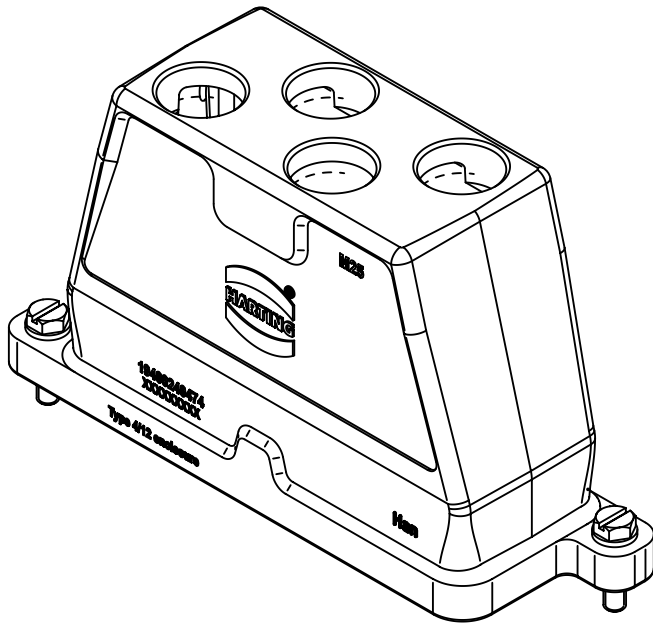

1 2 3 4 5 6

A

B

C

D

X (2:1)

	All Dimensions in mm Original Size DIN A4		Scale 1:2	Free size tol.		Ref. Sub. TB 19 40 024 0474 v. 10.01.11			
		All rights reserved Department EL PD - DE		Created by FINKEV	Inspected by GERB	Standardisation TIEMANNA	Date 2015-09-07	State Final Release	
HARTING Electric GmbH & Co. KG D-32339 Espelkamp				Title Han 24HPR Hood Top Entry 4xM25 ScrewLock			Doc-Key / ECM-Nr. 100188593/UGD/005/B 500000094164		
				Type TB	Number 19 40 024 0474			Rev. B	Page 1/1