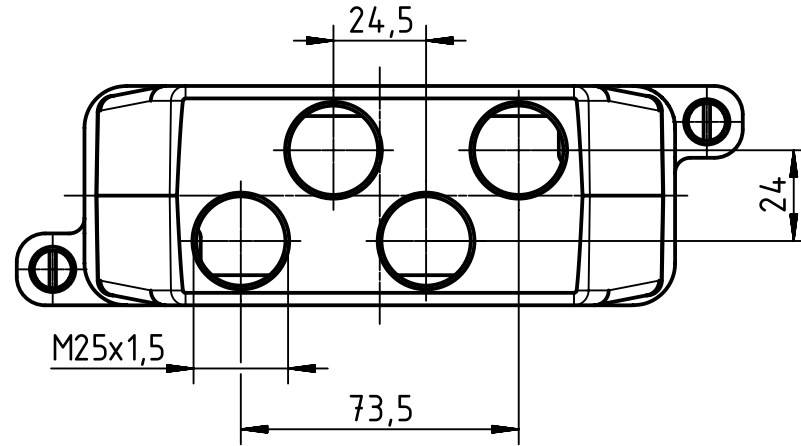

1 2 3 4 5 6

A

B

C

D

X (2:1)

	All Dimensions in mm Original Size DIN A4		Scale 1:2	Free size tol.		Ref. Sub. TB 19 40 024 0474 v. 10.01.11			
		All rights reserved Department EL PD - DE		Created by FINKEV	Inspected by GERB	Standardisation TIEMANNA	Date 2015-09-07	State Final Release	
HARTING Electric GmbH & Co. KG D-32339 Espelkamp				Title Han 24HPR Hood Top Entry 4xM25 ScrewLock			Doc-Key / ECM-Nr. 100188593/UGD/005/B 500000094164		
				Type TB	Number 19 40 024 0474			Rev. B	Page 1/1