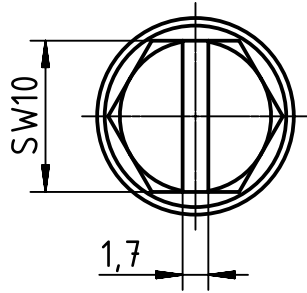

1 2 3 4 5 6

A

B

C

D

X (2:1)

	All Dimensions in mm Original Size DIN A4		Scale 1:2	Free size tol.		Ref. Sub. TB 19 40 024 0474 v. 10.01.11			
		All rights reserved Department EL PD - DE		Created by FINKEV	Inspected by GERB	Standardisation TIEMANNA	Date 2015-09-07	State Final Release	
HARTING Electric GmbH & Co. KG D-32339 Espelkamp				Title Han 24HPR Hood Top Entry 4xM25 ScrewLock			Doc-Key / ECM-Nr. 100188593/UGD/005/B 500000094164		
				Type TB	Number 19 40 024 0474			Rev. B	Page 1/1