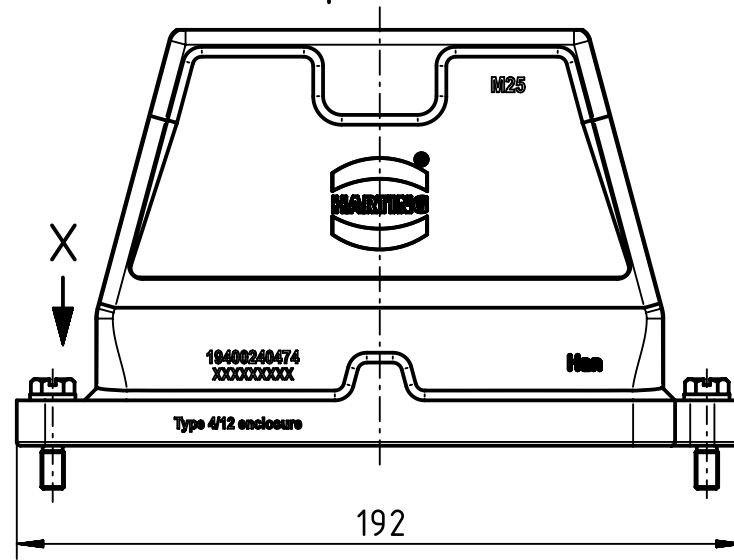

1 2 3 4 5 6

A

B

C

D

X (2:1)

	All Dimensions in mm Original Size DIN A4		Scale 1:2	Free size tol.		Ref. Sub. TB 19 40 024 0474 v. 10.01.11			
		All rights reserved Department EL PD - DE		Created by FINKEV	Inspected by GERB	Standardisation TIEMANNA	Date 2015-09-07	State Final Release	
HARTING Electric GmbH & Co. KG D-32339 Espelkamp				Title Han 24HPR Hood Top Entry 4xM25 ScrewLock			Doc-Key / ECM-Nr. 100188593/UGD/005/B 500000094164		
				Type TB	Number 19 40 024 0474			Rev. B	Page 1/1