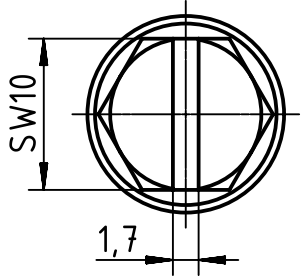

X (2:1)

In the case of use with Han HC modular 250 this hood can only be used with frames for the male contacts

	All Dimensions in mm Original Size DIN A4		Scale 1:2	Free size tol.		Ref. Sub. TB 19 40 024 0473 v. 22.03.10		
		All rights reserved Department EL PD - DE		Created by FINKEV	Inspected by GERB	Standardisation TIEMANNA	Date 2015-09-07	State Final Release
HARTING Electric GmbH & Co. KG D-32339 Espelkamp				Title Han 24HPR Hood Top Entry 4*M20 ScrewLock			Doc-Key / ECM-Nr. 100188594/UGD/005/B 500000094.164	
				Type TB	Number 19 40 024 0473		Rev. B	Page 1/1