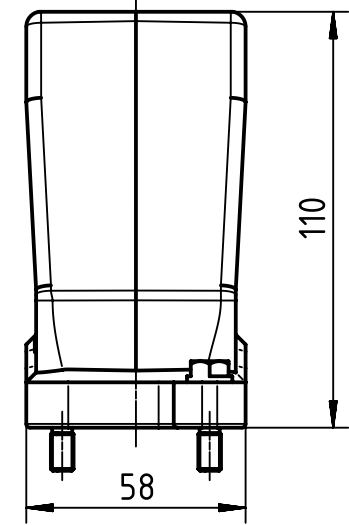

X (2:1)

In the case of use with Han HC modular 250 this hood can only be used with frames for the male contacts

	All Dimensions in mm Original Size DIN A4		Scale 1:2	Free size tol.		Ref. Sub. TB 19 40 024 0473 v. 22.03.10		
		All rights reserved Department EL PD - DE		Created by FINKEV	Inspected by GERB	Standardisation TIEMANNA	Date 2015-09-07	State Final Release
HARTING Electric GmbH & Co. KG D-32339 Espelkamp				Title Han 24HPR Hood Top Entry 4*M20 ScrewLock			Doc-Key / ECM-Nr. 100188594/UGD/005/B 500000094.164	
				Type TB	Number 19 40 024 0473		Rev. B	Page 1/1