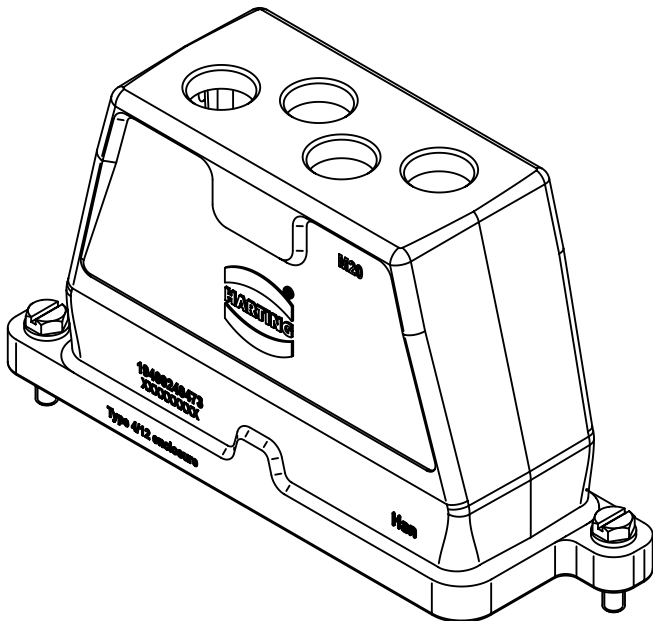

X (2:1)

In the case of use with Han HC modular 250 this hood can only be used with frames for the male contacts

	All Dimensions in mm Original Size DIN A4		Scale 1:2	Free size tol.		Ref. Sub. TB 19 40 024 0473 v. 22.03.10		
		All rights reserved Department EL PD - DE		Created by FINKEV	Inspected by GERB	Standardisation TIEMANNA	Date 2015-09-07	State Final Release
HARTING Electric GmbH & Co. KG D-32339 Espelkamp				Title Han 24HPR Hood Top Entry 4*M20 ScrewLock			Doc-Key / ECM-Nr. 100188594/UGD/005/B 500000094.164	
				Type TB	Number 19 40 024 0473		Rev. B	Page 1/1