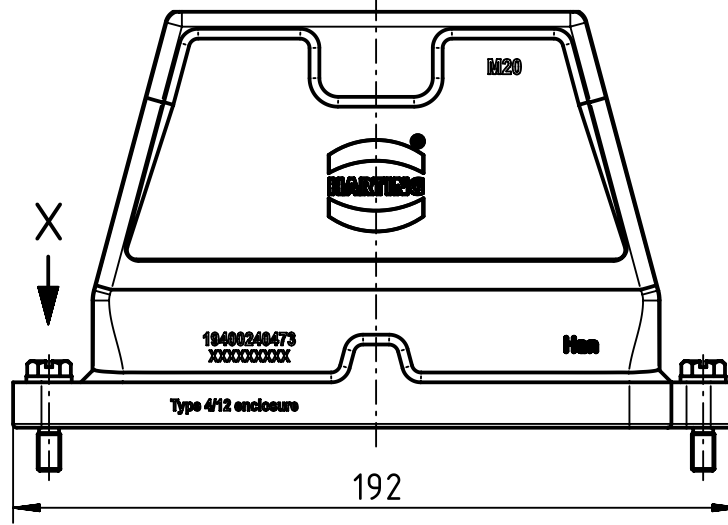

X (2:1)

In the case of use with Han HC modular 250 this hood can only be used with frames for the male contacts

	All Dimensions in mm Original Size DIN A4		Scale 1:2	Free size tol.		Ref. Sub. TB 19 40 024 0473 v. 22.03.10		
		All rights reserved Department EL PD - DE		Created by FINKEV	Inspected by GERB	Standardisation TIEMANNA	Date 2015-09-07	State Final Release
HARTING Electric GmbH & Co. KG D-32339 Espelkamp				Title Han 24HPR Hood Top Entry 4*M20 ScrewLock			Doc-Key / ECM-Nr. 100188594/UGD/005/B 500000094.164	
				Type TB	Number 19 40 024 0473		Rev. B	Page 1/1