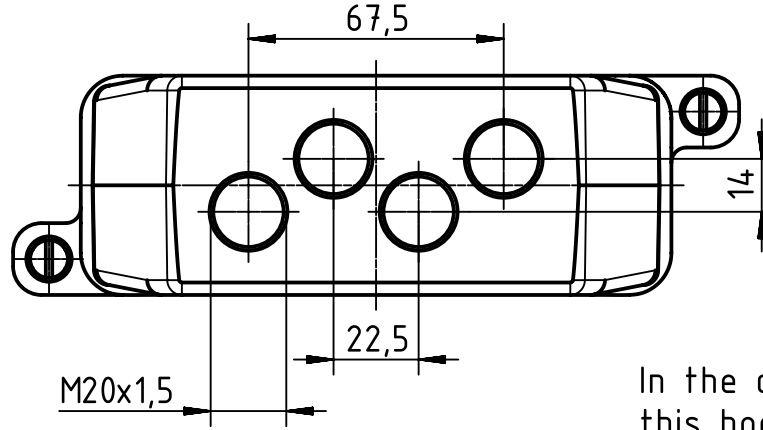

X (2:1)

In the case of use with Han HC modular 250 this hood can only be used with frames for the male contacts

	All Dimensions in mm Original Size DIN A4		Scale 1:2	Free size tol.		Ref. Sub. TB 19 40 024 0473 v. 22.03.10		
		All rights reserved Department EL PD - DE		Created by FINKEV	Inspected by GERB	Standardisation TIEMANNA	Date 2015-09-07	State Final Release
HARTING Electric GmbH & Co. KG D-32339 Espelkamp				Title Han 24HPR Hood Top Entry 4*M20 ScrewLock			Doc-Key / ECM-Nr. 100188594/UGD/005/B 500000094.164	
				Type TB	Number 19 40 024 0473		Rev. B	Page 1/1