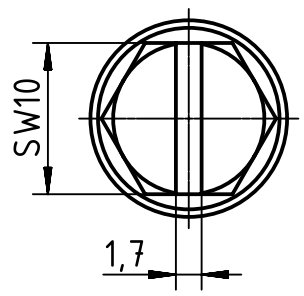

X (2:1)

	All Dimensions in mm Original Size DIN A4		Scale 1:2	Free size tol.		Ref. Sub. TB 19 40 024 0433 v. 10.01.11	
		All rights reserved Department EL PD - DE	Created by FINKEV	Inspected by GERB	Standardisation TIEMANNA	Date 2015-09-07	State Final Release
HARTING Electric GmbH & Co. KG D-32339 Espelkamp		Title Han 24HPR Hood Top Entry 2x M40 Screw Lo			Doc-Key / ECM-Nr. 100201953/UGD/004/B 500000094.164		
			Type TB	Number 19 40 024 0433		Rev. B	Page 1/1