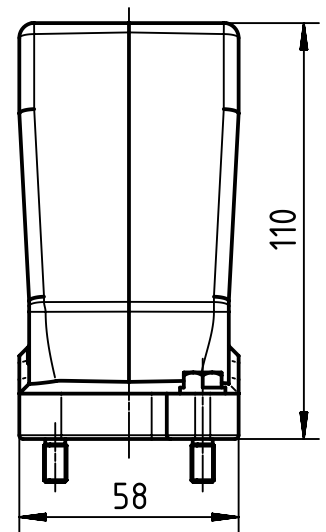

X (2:1)

	All Dimensions in mm Original Size DIN A4		Scale 1:2	Free size tol.		Ref. Sub. TB 19 40 024 0433 v. 10.01.11	
		All rights reserved Department EL PD - DE	Created by FINKEV	Inspected by GERB	Standardisation TIEMANNA	Date 2015-09-07	State Final Release
HARTING Electric GmbH & Co. KG D-32339 Espelkamp		Title Han 24HPR Hood Top Entry 2x M40 Screw Lo			Doc-Key / ECM-Nr. 100201953/UGD/004/B 500000094.164		
			Type TB	Number 19 40 024 0433		Rev. B	Page 1/1