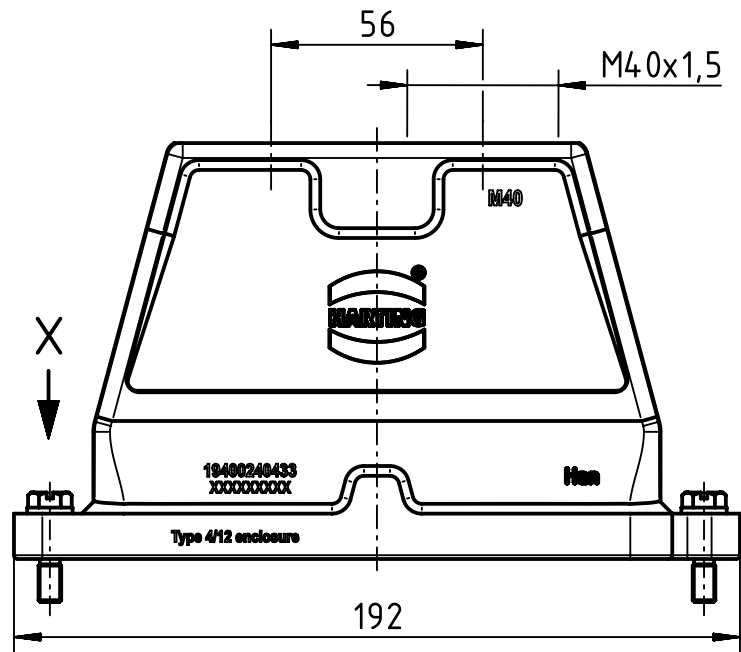

X (2:1)

	All Dimensions in mm Original Size DIN A4		Scale 1:2	Free size tol.		Ref. Sub. TB 19 40 024 0433 v. 10.01.11	
		All rights reserved Department EL PD - DE	Created by FINKEV	Inspected by GERB	Standardisation TIEMANNA	Date 2015-09-07	State Final Release
HARTING Electric GmbH & Co. KG D-32339 Espelkamp		Title Han 24HPR Hood Top Entry 2x M40 Screw Lo			Doc-Key / ECM-Nr. 100201953/UGD/004/B 500000094.164		
			Type TB	Number 19 40 024 0433		Rev. B	Page 1/1