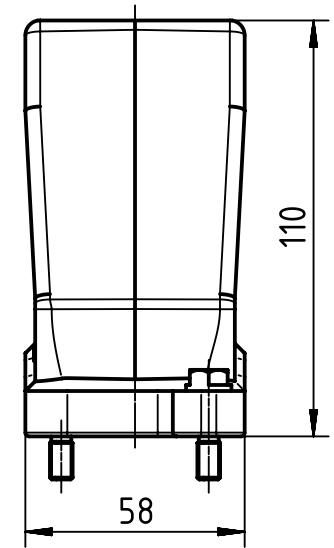

X (2:1)

	All Dimensions in mm Original Size DIN A4	Scale 1:2		Free size tol.		Ref.	
						Sub. TB 19 40 024 0432 v. 10.01.11	
	All rights reserved Department EL PD - DE	Created by	Inspected by	Standardisation	Date	State	
		FINKEV	GERB	TIEMANNA	2015-09-07	Final Release	
HARTING Electric GmbH & Co. KG D-32339 Espelkamp		Title Han 24HPR Hood TE 2x M32 Screw Lock				Doc-Key / ECM-Nr. 100201952/UGD/004/B 500000094.164	
		Type TB	Number 19 40 024 0432			Rev. B	Page 1/1