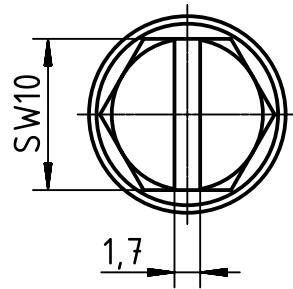

X (2:1)

	All Dimensions in mm Original Size DIN A4	Scale 1:2		Free size tol.		Ref.	
						Sub. TB 19 40 024 0432 v. 10.01.11	
	All rights reserved Department EL PD - DE	Created by	Inspected by	Standardisation	Date	State	
		FINKEV	GERB	TIEMANNA	2015-09-07	Final Release	
HARTING Electric GmbH & Co. KG D-32339 Espelkamp		Title Han 24HPR Hood TE 2x M32 Screw Lock				Doc-Key / ECM-Nr. 100201952/UGD/004/B 500000094.164	
		Type TB	Number 19 40 024 0432			Rev. B	Page 1/1