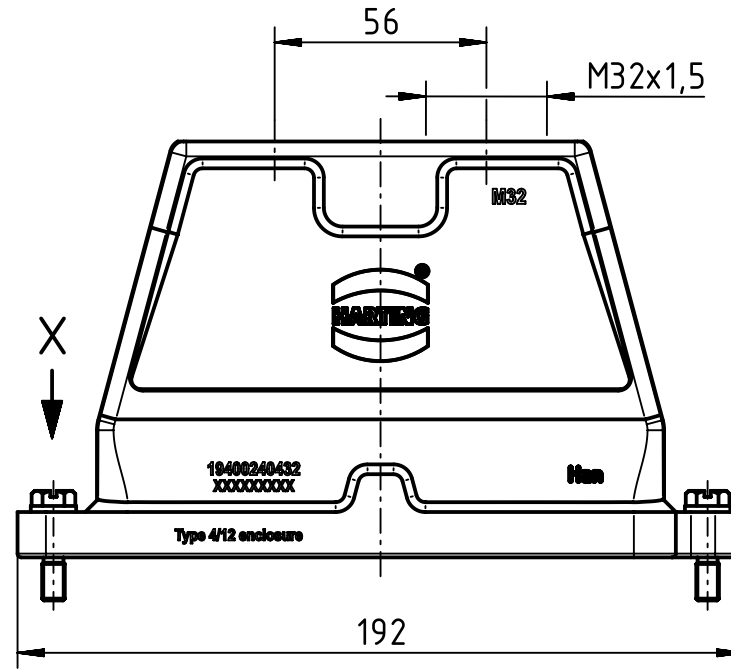

X (2:1)

	All Dimensions in mm Original Size DIN A4	Scale 1:2		Free size tol.		Ref.	
						Sub. TB 19 40 024 0432 v. 10.01.11	
	All rights reserved Department EL PD - DE	Created by	Inspected by	Standardisation	Date	State	
		FINKEV	GERB	TIEMANNA	2015-09-07	Final Release	
HARTING Electric GmbH & Co. KG D-32339 Espelkamp		Title Han 24HPR Hood TE 2x M32 Screw Lock				Doc-Key / ECM-Nr. 100201952/UGD/004/B 500000094.164	
		Type TB	Number 19 40 024 0432			Rev. B	Page 1/1