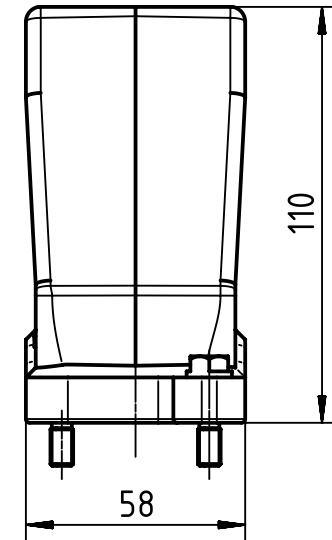

1 2 3 4 5 6

X (2:1)

	All Dimensions in mm Original Size DIN A4		Scale 1:2	Free size tol.		Ref. Sub. TB 19 40 024 0413 v. 10.01.11		
		All rights reserved Department EL PD - DE		Created by FINKEV	Inspected by GERB	Standardisation TIEMANNA	Date 2015-09-07	State Final Release
HARTING Electric GmbH & Co. KG D-32339 Espelkamp				Title Han 24 HPR Hood Top Entry M40 Screw Lock			Doc-Key / ECM-Nr. 10020194.9/UGD/004/B 500000094.164	
				Type TB	Number 19 40 024 0413			Rev. B Page 1/1