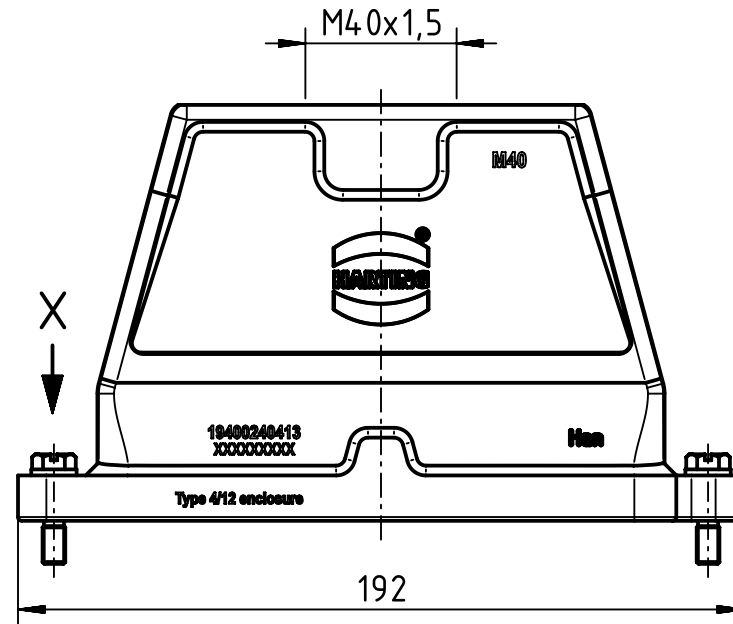

1 2 3 4 5 6

X (2:1)

	All Dimensions in mm Original Size DIN A4		Scale 1:2	Free size tol.		Ref. Sub. TB 19 40 024 0413 v. 10.01.11		
		All rights reserved Department EL PD - DE		Created by FINKEV	Inspected by GERB	Standardisation TIEMANNA	Date 2015-09-07	State Final Release
HARTING Electric GmbH & Co. KG D-32339 Espelkamp				Title Han 24 HPR Hood Top Entry M40 Screw Lock			Doc-Key / ECM-Nr. 10020194.9/UGD/004/B 500000094.164	
				Type TB	Number 19 40 024 0413			Rev. B Page 1/1