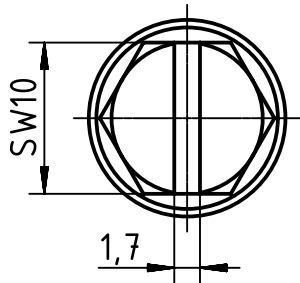

1 2 3 4 5 6

X (2:1)

	All Dimensions in mm Original Size DIN A4		Scale 1:2	Free size tol.		Ref. Sub. TB 19 40 024 0413 v. 10.01.11		
		All rights reserved Department EL PD - DE		Created by FINKEV	Inspected by GERB	Standardisation TIEMANNA	Date 2015-09-07	State Final Release
HARTING Electric GmbH & Co. KG D-32339 Espelkamp				Title Han 24 HPR Hood Top Entry M40 Screw Lock			Doc-Key / ECM-Nr. 10020194.9/UGD/004/B 500000094.164	
				Type TB	Number 19 40 024 0413			Rev. B Page 1/1