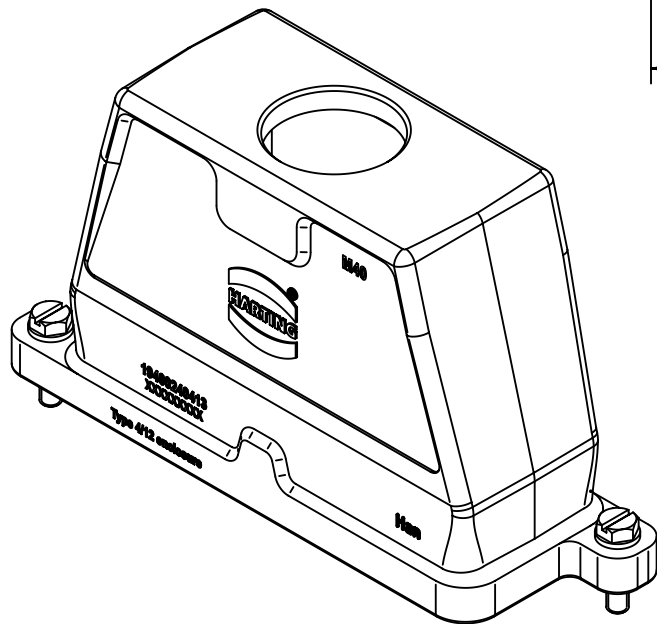

1 2 3 4 5 6

X (2:1)

	All Dimensions in mm Original Size DIN A4		Scale 1:2	Free size tol.		Ref. Sub. TB 19 40 024 0413 v. 10.01.11		
		All rights reserved Department EL PD - DE		Created by FINKEV	Inspected by GERB	Standardisation TIEMANNA	Date 2015-09-07	State Final Release
HARTING Electric GmbH & Co. KG D-32339 Espelkamp				Title Han 24 HPR Hood Top Entry M40 Screw Lock			Doc-Key / ECM-Nr. 10020194.9/UGD/004/B 500000094.164	
				Type TB	Number 19 40 024 0413			Rev. B Page 1/1