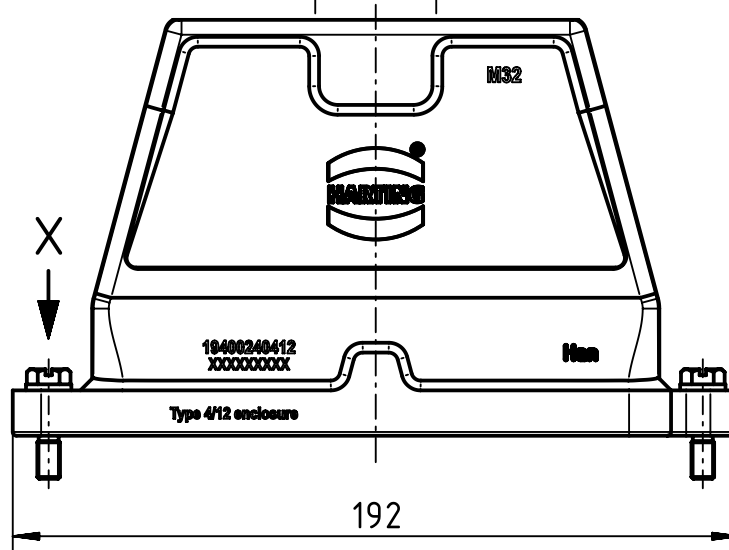

X (2:1)

M32x1,5

	All Dimensions in mm Original Size DIN A4		Scale 1:2	Free size tol.		Ref. Sub. TB 19 40 024 0412 v. 10.01.11		
		All rights reserved Department EL PD - DE		Created by FINKEV	Inspected by GERB	Standardisation TIEMANNA	Date 2015-09-07	State Final Release
Title Han 24 HPR Hood Top Entry M32 Screw Lock						Doc-Key / ECM-Nr. 100201948/UGD/004/B 500000094164		
HARTING Electric GmbH & Co. KG D-32339 Espelkamp				Type TB	Number 19 40 024 0412		Rev. B	Page 1/1