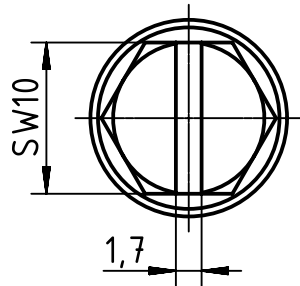

X (2:1)

M32x1,5

	All Dimensions in mm Original Size DIN A4		Scale 1:2	Free size tol.		Ref. Sub. TB 19 40 024 0412 v. 10.01.11		
		All rights reserved Department EL PD - DE		Created by FINKEV	Inspected by GERB	Standardisation TIEMANNA	Date 2015-09-07	State Final Release
Title Han 24 HPR Hood Top Entry M32 Screw Lock						Doc-Key / ECM-Nr. 100201948/UGD/004/B 500000094164		
HARTING Electric GmbH & Co. KG D-32339 Espelkamp				Type TB	Number 19 40 024 0412		Rev. B	Page 1/1