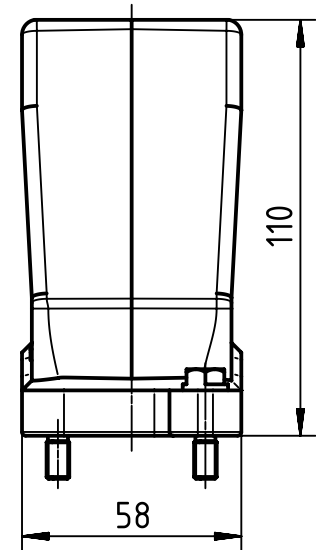

X (2:1)

M32x1,5

	All Dimensions in mm Original Size DIN A4		Scale 1:2	Free size tol.		Ref. Sub. TB 19 40 024 0412 v. 10.01.11		
		All rights reserved Department EL PD - DE		Created by FINKEV	Inspected by GERB	Standardisation TIEMANNA	Date 2015-09-07	State Final Release
Title Han 24 HPR Hood Top Entry M32 Screw Lock						Doc-Key / ECM-Nr. 100201948/UGD/004/B 500000094164		
HARTING Electric GmbH & Co. KG D-32339 Espelkamp				Type TB	Number 19 40 024 0412		Rev. B	Page 1/1