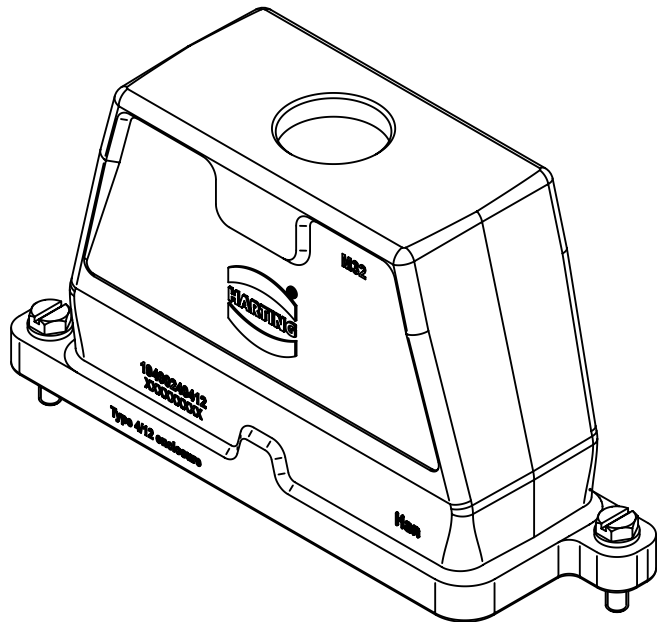

X (2:1)

M32x1,5

	All Dimensions in mm Original Size DIN A4		Scale 1:2	Free size tol.		Ref. Sub. TB 19 40 024 0412 v. 10.01.11		
		All rights reserved Department EL PD - DE		Created by FINKEV	Inspected by GERB	Standardisation TIEMANNA	Date 2015-09-07	State Final Release
Title Han 24 HPR Hood Top Entry M32 Screw Lock						Doc-Key / ECM-Nr. 100201948/UGD/004/B 500000094164		
HARTING Electric GmbH & Co. KG D-32339 Espelkamp				Type TB	Number 19 40 024 0412		Rev. B	Page 1/1