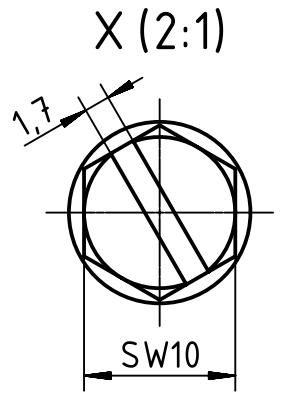

1 2 3 4 5 6

A
B
C
D

	All Dimensions in mm Original Size DIN A4	Scale 1:2		Free size tol.		Ref.	
						Sub.	
	All rights reserved Department EL PD - DE	Created by PETERSM	Inspected by GERB	Standardisation TIEMANNA	Date 2015-09-16	State Final Release	
		Title Han 16HPR Hood Side Entry M40 Screw Lock					Doc-Key / ECM-Nr. 100215021/UGD/004/B 500000094511
HARTING Electric GmbH & Co. KG D-32339 Espelkamp		Type TB	Number 19 40 016 0513			Rev. B	Page 1/1