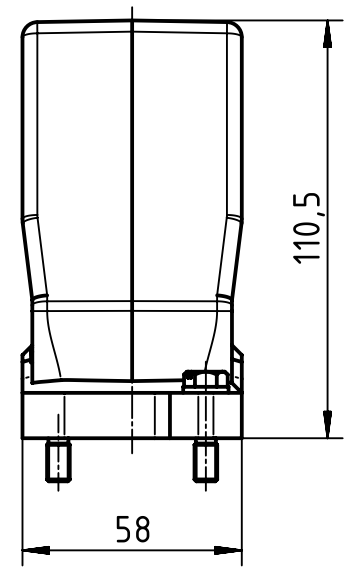

1 2 3 4 5 6

A
B
C
D

	All Dimensions in mm Original Size DIN A4	Scale 1:2		Free size tol.		Ref.	
						Sub.	
	All rights reserved Department EL PD - DE	Created by PETERSM	Inspected by GERB	Standardisation TIEMANNA	Date 2015-09-16	State Final Release	
		Title Han 16HPR Hood Side Entry M40 Screw Lock					Doc-Key / ECM-Nr. 100215021/UGD/004/B 500000094511
HARTING Electric GmbH & Co. KG D-32339 Espelkamp		Type TB	Number 19 40 016 0513			Rev. B	Page 1/1