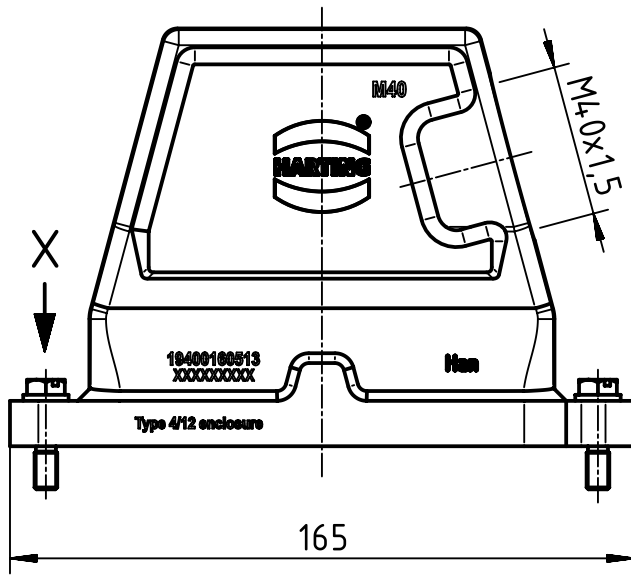

1 2 3 4 5 6

A
B
C
D

	All Dimensions in mm Original Size DIN A4	Scale 1:2		Free size tol.		Ref.	
						Sub.	
	All rights reserved Department EL PD - DE	Created by PETERSM	Inspected by GERB	Standardisation TIEMANNA	Date 2015-09-16	State Final Release	
		Title Han 16HPR Hood Side Entry M40 Screw Lock					Doc-Key / ECM-Nr. 100215021/UGD/004/B 500000094511
HARTING Electric GmbH & Co. KG D-32339 Espelkamp		Type TB	Number 19 40 016 0513			Rev. B	Page 1/1