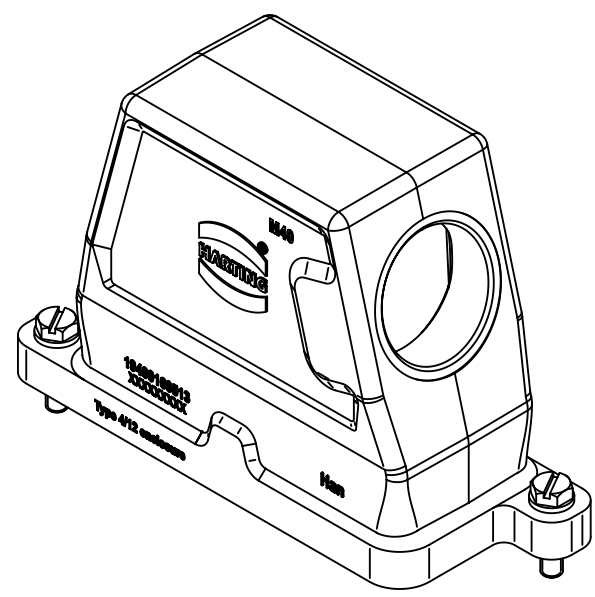

1 2 3 4 5 6

A
B
C
D

	All Dimensions in mm Original Size DIN A4	Scale 1:2		Free size tol.		Ref.	
						Sub.	
	All rights reserved Department EL PD - DE	Created by PETERSM	Inspected by GERB	Standardisation TIEMANNA	Date 2015-09-16	State Final Release	
		Title Han 16HPR Hood Side Entry M40 Screw Lock					Doc-Key / ECM-Nr. 100215021/UGD/004/B 500000094511
HARTING Electric GmbH & Co. KG D-32339 Espelkamp		Type TB	Number 19 40 016 0513			Rev. B	Page 1/1