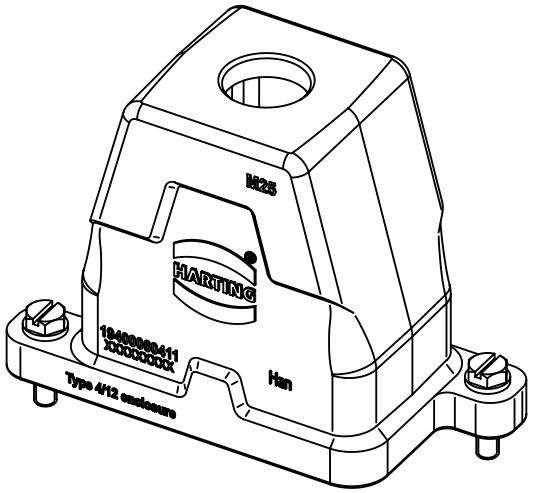

A

B

C

D

	All Dimensions in mm Original Size DIN A4		Scale 1:2	Free size tol.		Ref.
						Sub.
	All rights reserved		Created by PETERSM	Inspected by GERB	Standardisation TIEMANNA	Date 2015-09-04
	Department EL PD - DE		Title Han 6HPR Hood Top Entry M25 Screw lock			State Final Release
HARTING Electric GmbH & Co. KG D-32339 Espelkamp			Type TB	Number 19 40 006 0411		Doc-Key / ECM-Nr. 100208611/UGD/005/B 500000094074
					Rev. B	Page 1/1