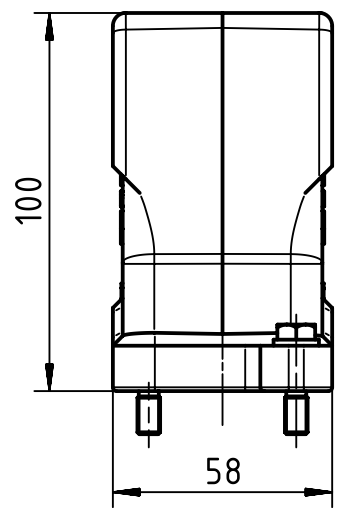

A

B

C

D

	All Dimensions in mm Original Size DIN A4		Scale 1:2	Free size tol.		Ref.
						Sub.
	All rights reserved		Created by PETERSM	Inspected by GERB	Standardisation TIEMANNA	Date 2015-09-04
	Department EL PD - DE		Title Han 6HPR Hood Top Entry M25 Screw lock			State Final Release
HARTING Electric GmbH & Co. KG D-32339 Espelkamp			Type TB	Number 19 40 006 0411		Doc-Key / ECM-Nr. 100208611/UGD/005/B 500000094074
					Rev. B	Page 1/1