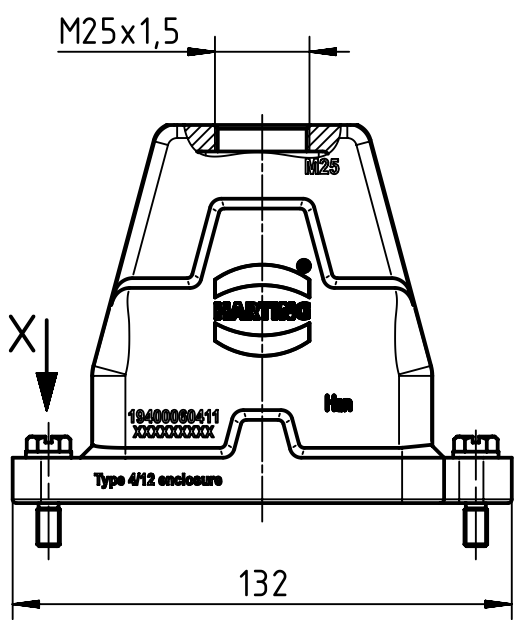

A

B

C

D

	All Dimensions in mm Original Size DIN A4		Scale 1:2	Free size tol.		Ref.
						Sub.
	All rights reserved		Created by PETERSM	Inspected by GERB	Standardisation TIEMANNA	Date 2015-09-04
	Department EL PD - DE		Title Han 6HPR Hood Top Entry M25 Screw lock			State Final Release
HARTING Electric GmbH & Co. KG D-32339 Espelkamp			Type TB	Number 19 40 006 0411		Doc-Key / ECM-Nr. 100208611/UGD/005/B 500000094074
					Rev. B	Page 1/1