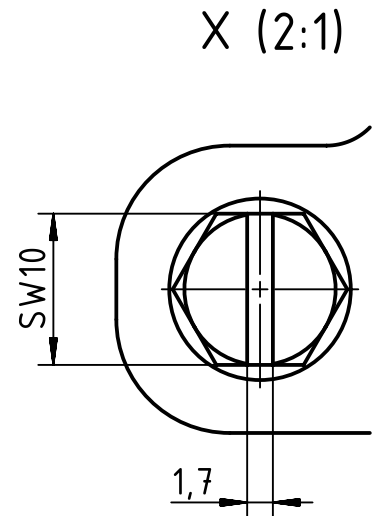

A

B

C

D

	All Dimensions in mm Original Size DIN A4		Scale 1:2	Free size tol.		Ref.
						Sub.
	All rights reserved		Created by PETERSM	Inspected by GERB	Standardisation TIEMANNA	Date 2015-09-04
	Department EL PD - DE		Title Han 6HPR Hood Top Entry M25 Screw lock			State Final Release
HARTING Electric GmbH & Co. KG D-32339 Espelkamp			Type TB	Number 19 40 006 0411		Doc-Key / ECM-Nr. 100208611/UGD/005/B 500000094074
					Rev. B	Page 1/1