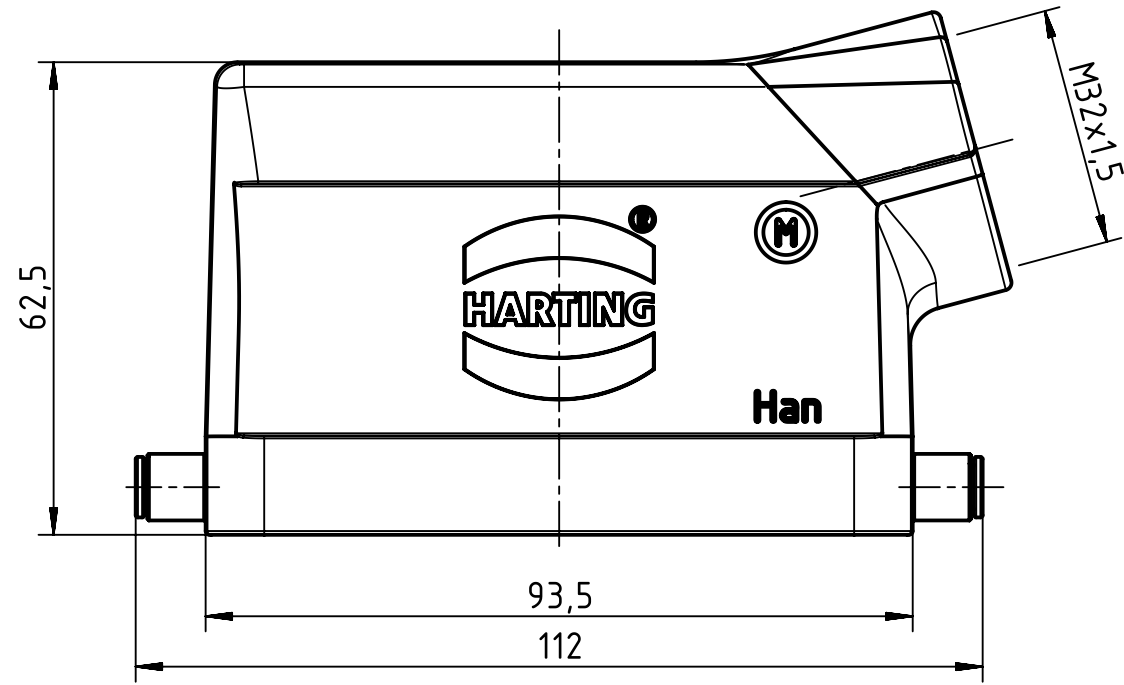

1 2 3 4 5 6

A

B

C

D

	All Dimensions in mm Original Size DIN A4		Scale 1:1	Free size tol.		Ref.		
						Sub.		
	All rights reserved		Created by RULLKOETTER	Inspected by SCHNIEDER	Standardisation TIEMANNA	Date 2014-11-12	State Final Release	
	Department EL PD - DE		Title Han B Hood Side Entry LC M32				Doc-Key / ECM-Nr. 100183422/UGD/004/A 500000081192	
HARTING Electric GmbH & Co. KG D-32339 Espelkamp			Type TB	Number 19 30 016 1542			Rev. A	Page 1/1