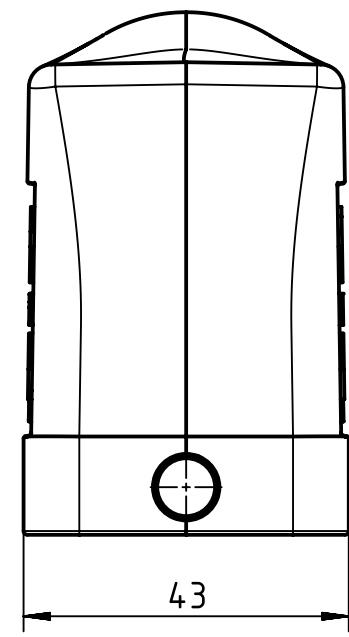

1 2 3 4 5 6

A

B

C

D

	All Dimensions in mm Original Size DIN A4		Scale 1:1	Free size tol.		Ref.		
						Sub.		
	All rights reserved		Created by RULLKOETTER	Inspected by SCHNIEDER	Standardisation TIEMANNA	Date 2014-11-12	State Final Release	
	Department EL PD - DE		Title Han B Hood Side Entry LC M32				Doc-Key / ECM-Nr. 100183422/UGD/004/A 500000081192	
HARTING Electric GmbH & Co. KG D-32339 Espelkamp			Type TB	Number 19 30 016 1542			Rev. A	Page 1/1