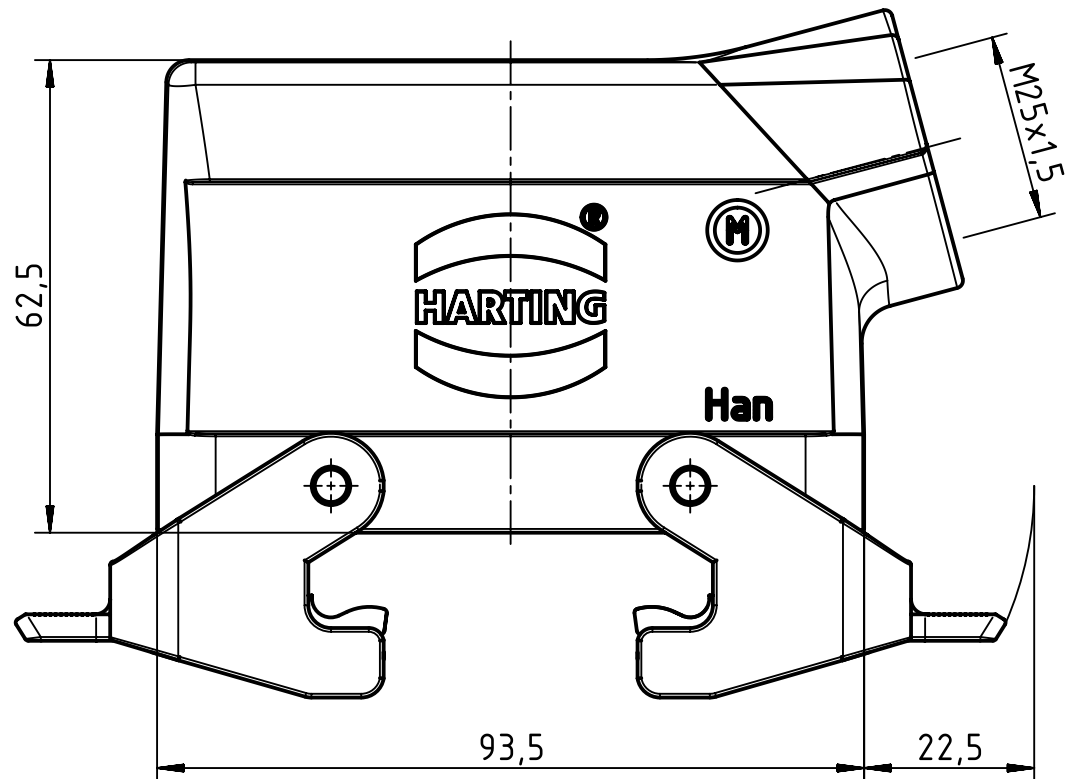

1 2 3 4 5 6

A

B

C

D

	All Dimensions in mm Original Size DIN A4		Scale 1:1	Free size tol.		Ref.
						Sub.
	All rights reserved		Created by RULLKOETTER	Inspected by SCHNIEDER	Standardisation TIEMANNA	Date 2014-11-12
	Department EL PD - DE					State Final Release
HARTING Electric GmbH & Co. KG D-32339 Espelkamp			Title Han 16B Hood Side Entry M25			Doc-Key / ECM-Nr. 100183405/UGD/004/A 500000081192
			Type TB	Number 19 30 016 1531		Rev. A Page 1/1