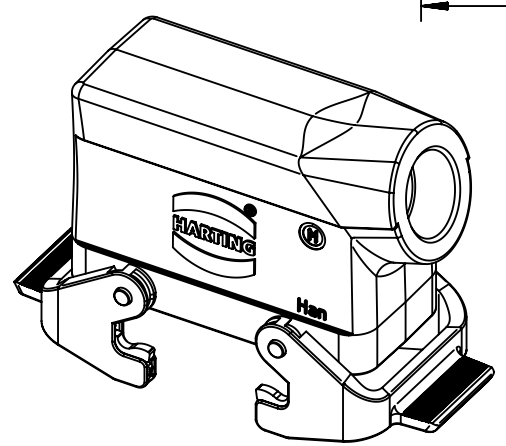

1 2 3 4 5 6

A

B

C

D

	All Dimensions in mm Original Size DIN A4		Scale 1:1	Free size tol.		Ref.
						Sub.
	All rights reserved		Created by RULLKOETTER	Inspected by SCHNIEDER	Standardisation TIEMANNA	Date 2014-11-12
	Department EL PD - DE					State Final Release
HARTING Electric GmbH & Co. KG D-32339 Espelkamp			Title Han 16B Hood Side Entry M25			Doc-Key / ECM-Nr. 100183405/UGD/004/A 500000081192
			Type TB	Number 19 30 016 1531		Rev. A Page 1/1