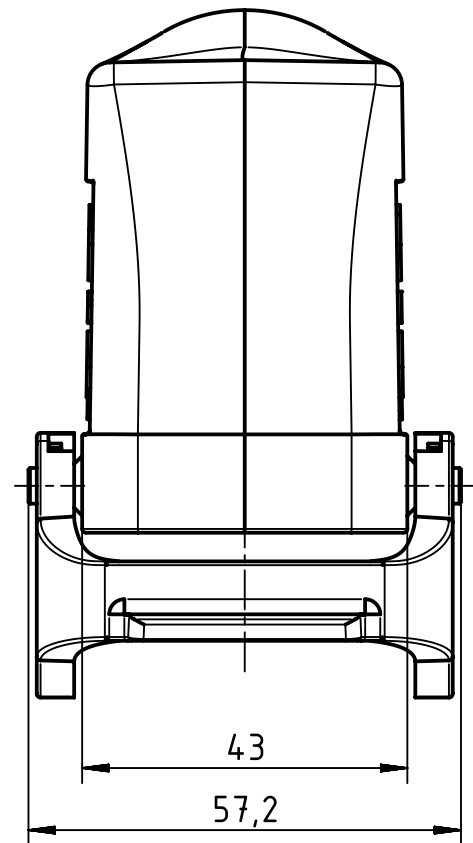

1 2 3 4 5 6

A

B

C

D

	All Dimensions in mm Original Size DIN A4		Scale 1:1	Free size tol.		Ref.
						Sub.
	All rights reserved		Created by RULLKOETTER	Inspected by SCHNIEDER	Standardisation TIEMANNA	Date 2014-11-12
	Department EL PD - DE					State Final Release
HARTING Electric GmbH & Co. KG D-32339 Espelkamp			Title Han 16B Hood Side Entry M25			Doc-Key / ECM-Nr. 100183405/UGD/004/A 500000081192
			Type TB	Number 19 30 016 1531		Rev. A Page 1/1