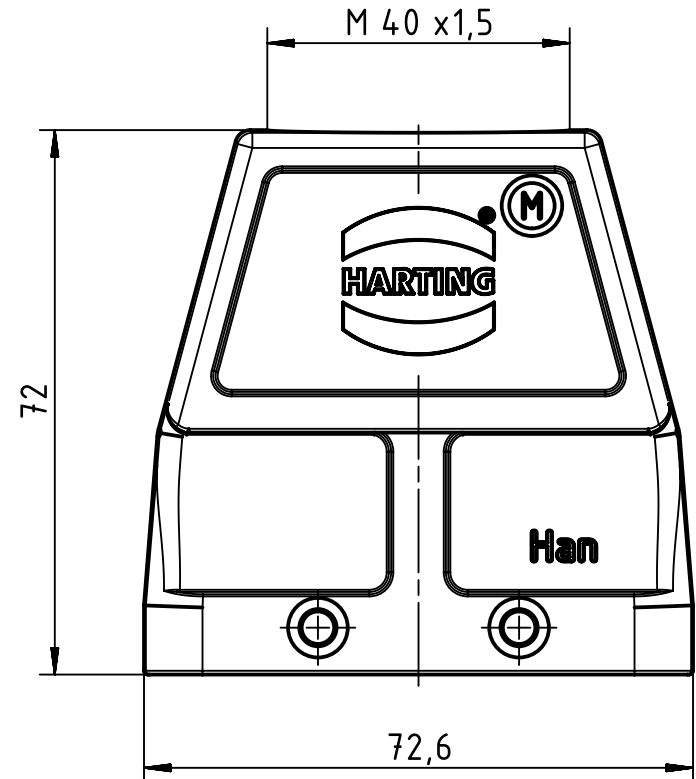

A

B

C

D

 All Dimensions in mm Original Size DIN A4	Scale 1:1		Free size tol.		Ref.	
	Created by SCHULZI		Inspected by BERGHORN		Standardisation TIEMANNA	
 All rights reserved Department EL PD - DE	Date 2014-07-21		State Final Release		Doc-Key / ECM-Nr. 100232820/UGD/004/A 500000061817	
	HARTING Electric GmbH & Co. KG D-32339 Espelkamp		Title Han B Hood Top Entry HC 4 Pegs M40		Rev. A Page 1/1	
		Type TB	Number 19 30 010 0428			