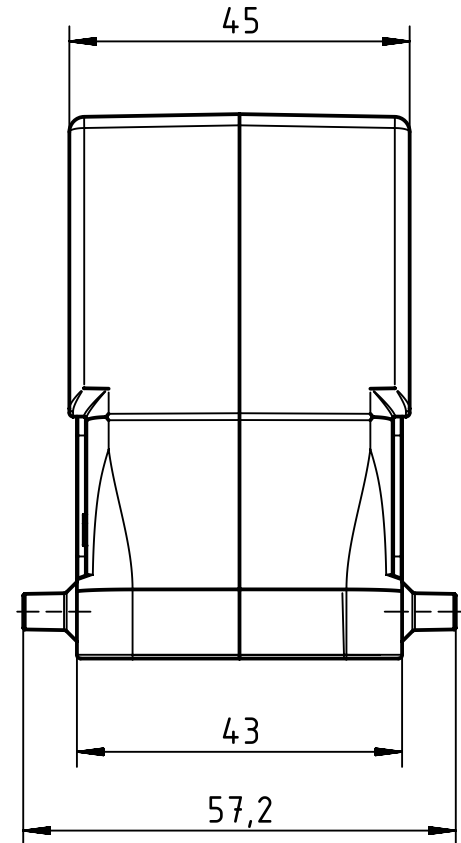

A

B

C

D

 All Dimensions in mm Original Size DIN A4	Scale 1:1		Free size tol.		Ref.	
	Created by SCHULZI		Inspected by BERGHORN		Standardisation TIEMANNA	
 All rights reserved Department EL PD - DE	Date 2014-07-21		State Final Release		Doc-Key / ECM-Nr. 100232820/UGD/004/A 500000061817	
	HARTING Electric GmbH & Co. KG D-32339 Espelkamp		Title Han B Hood Top Entry HC 4 Pegs M40		Rev. A Page 1/1	
		Type TB	Number 19 30 010 0428			