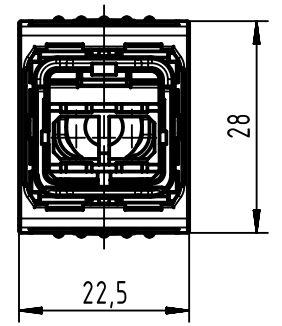

1 2 3 4 5 6

A

B

C

D

 All Dimensions in mm Original Size DIN A4	Scale 1:1		Free size tol.		Ref.		
					Sub. TB 09352410402 500000053834 2012-07-25		
 All rights reserved Department EC PD - DE	Created by ELLERMANN		Inspected by DAHMS	Standardisation KOHLER	Date 2013-05-24	State Final Release	
	Title Han PushPull SCRJ cable side metal					Doc-Key / ECM-Nr. 100193045/UGD/002/C 500000062379	
HARTING Electronics GmbH D-32339 Espelkamp		Type TB	Number 09352410402			Rev. C	Page 1/1