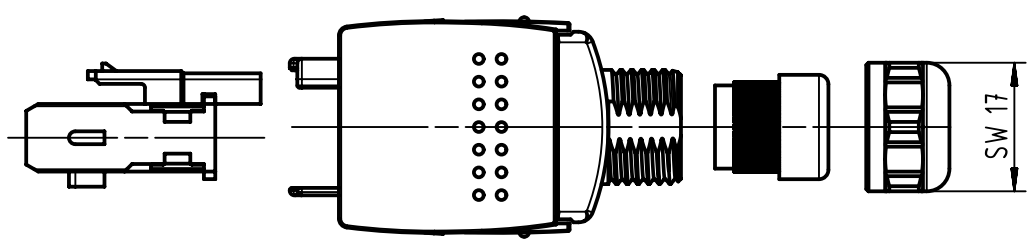

1 2 3 4 5 6

A

B

C

D

 All Dimensions in mm Original Size DIN A4	Scale 1:1		Free size tol.		Ref.		
					Sub. TB 09352410402 500000053834 2012-07-25		
 All rights reserved Department EC PD - DE	Created by ELLERMANN		Inspected by DAHMS	Standardisation KOHLER	Date 2013-05-24	State Final Release	
	Title Han PushPull SCRJ cable side metal					Doc-Key / ECM-Nr. 100193045/UGD/002/C 500000062379	
HARTING Electronics GmbH D-32339 Espelkamp		Type TB	Number 09352410402			Rev. C	Page 1/1