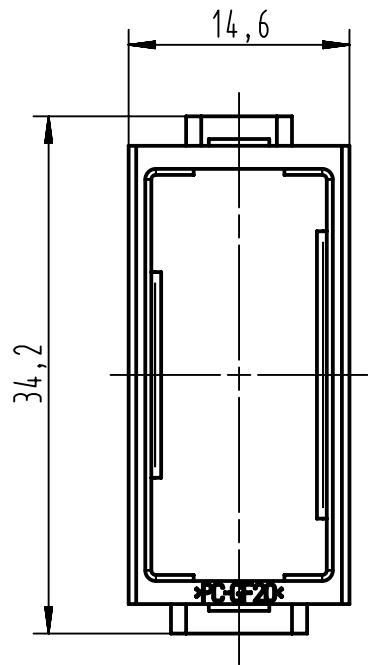

1 2 3 4 5 6

A

B

C

D

 All Dimensions in mm Original Size DIN A4	Scale	Free size tol.			Ref.
	2:1				Sub.
 All rights reserved Department EL PD - DE	Created by	Inspected by	Standardisation	Date	State
	HOLLERT	BERGHORN	SCHMIDTM	2013-03-19	Final Release
HARTING Electric GmbH & Co. KG D-32339 Espelkamp	Title				Doc-Key / ECM-Nr.
	Han module adapter, male				100512327/UGD/001/B 500000060095
Type		Number		Rev.	Page
TB		09 14 001 3011		B	1/1