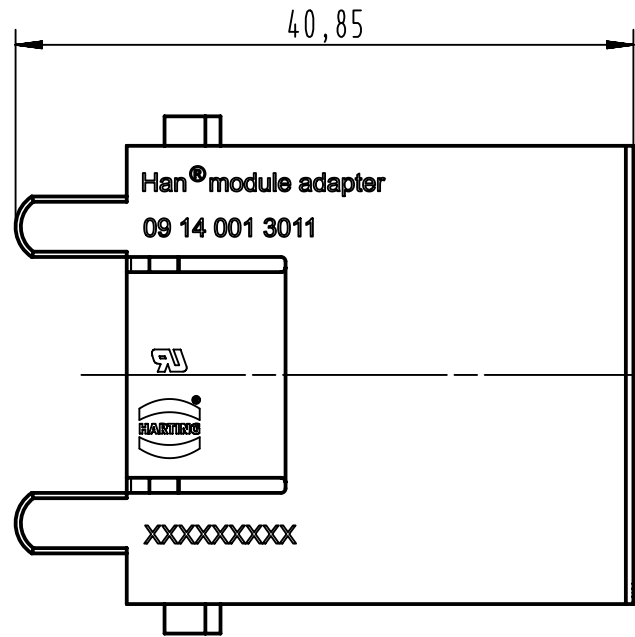

1 2 3 4 5 6

A

B

C

D

 All Dimensions in mm Original Size DIN A4	Scale	Free size tol.			Ref.
	2:1				Sub.
 All rights reserved Department EL PD - DE	Created by	Inspected by	Standardisation	Date	State
	HOLLERT	BERGHORN	SCHMIDTM	2013-03-19	Final Release
HARTING Electric GmbH & Co. KG D-32339 Espelkamp	Title				Doc-Key / ECM-Nr.
	Han module adapter, male				100512327/UGD/001/B 500000060095
Type		Number		Rev.	Page
TB		09 14 001 3011		B	1/1