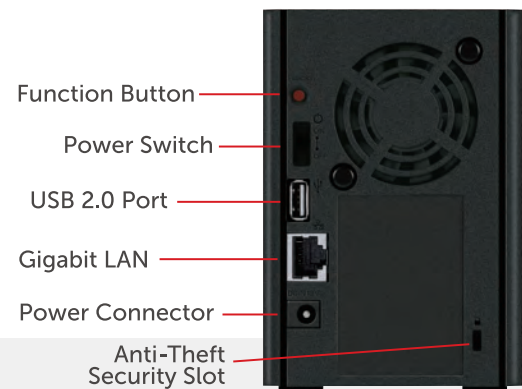

SHARED CENTRAL STORAGE

With terabytes of storage, LinkStation 220 provides a reliable, central location to store and protect all data from every PC and Mac® computer, tablet device and smartphone in your home or small office. Store, access and share files from anywhere over your wireless network at speeds up to twice as fast as a standard USB hard drive.

STREAM YOUR FAVORITE MEDIA

LinkStation 220 includes Twonky, a DLNA server, and it can be used as an iTunes server to stream all of your favorite music, movies and shows to multiple devices simultaneously.

FREE REMOTE ACCESS SERVICE

Buffalo's free WebAccess service allows you to create a personal cloud for easy remote access and file sharing with anyone, anywhere over the Internet. Your data remains securely stored in one place on your home network, but you can access it quickly from any computer, iPhone, iPad, Android or Windows mobile device over the web.

EASY BACKUP FOR PC AND MAC

LinkStation 220 features 5 licenses of NovaBACKUP® Professional for Windows® and Time Machine® support for multiple Mac computers for whole home data backup. Disaster and hard drive failures happen unexpectedly; don't leave your important files and treasured memories in the hands of chance. Set up regular backups for every computer in your house and easily protect all of your data, down to the very last byte.

QUICK SETUP WITH MOBILE DEVICES

Easily set up LinkStation 220 with your tablet or smartphone - No computer is needed!

AUTOMATIC DATA PROTECTION

LinkStation 220 features two hard drives support for RAID 0/1/JBOD for maximum capacity or redundant data protection. LinkStation 220e Diskless Enclosure supports RAID when two hard drives are inserted.

CUSTOM SCALABILITY

LinkStation 220e (LS220DE) is a diskless enclosure that offers easy scalability for terabytes of high capacity network storage and backup.

LINKSTATION NAS SYSTEM

LinkStation 220 runs on Buffalo's LinkStation NAS System, providing a host of useful features. Included on all Buffalo LinkStation devices, LinkStation NAS System simplifies your everyday data needs.

PRODUCT SPECIFICATIONS

24/7 TECH SUPPORT | 2 YEAR WARRANTY
(866) 752-6210 | USA & Canada Only

INTERNAL HARD DRIVES

Number of Drives: 2 (LS220D)
2 Empty Bays (LS220DE)
Drive Interface: SATA 3 Gbps
Hard Drive Sizes: 1 TB, 2 TB, 3 TB, 4 TB
Supported RAID: 0/1/JBOD (Individual Disks)
RAID only supported on LS220DE model when 2 or more HDDs are inserted

LAN INTERFACE

Standard Compliance: (10BASE-T)IEEE802.3,
(100BASE-TX)IEEE802.3u,
(1000BASE-T)IEEE802.3ab
Number of Ports: 1
Data Transfer Rates: 10/100/1000 Mbps
Supported Protocols: TCP/IP
Network File Services: CIFS/SMB, AFP, HTTP/HTTPS, FTP/FTPS
Connector Type: RJ-45

USB INTERFACE

Standard Compliance: USB 2.0
Connector Type: A type
Number of Ports: 1 x USB 2.0
Data Transfer Rates: 480 Mbps (USB 2.0)

OTHER

Dimensions (L x W x H): 3.42 x 5.02 x 8.07 in
Weight: 5.5 lbs / 1.92 Lbs (LS220DE)
Power Consumption: Max. 48W
Power Supply: Internal AC 100-240V Universal, 50/60Hz
Client OS Support: Windows® 8.1 (32-bit/64-bit), Windows® 8 (32-bit/64-bit), Windows® 7 (32-bit/64-bit), Windows Vista® (32-bit/64-bit), Windows® XP, Mac OS® X 10.6 - 10.9*, Windows® RT 8.1, Windows® RT, Android 2.3* or later, iOS® 5* or later

*Some included optional utilities are not supported.

BOX CONTENTS

LinkStation 220 / LinkStation 220e, Setup CD-ROM, Quick-Setup Guide, Ethernet Cable, AC Adapter, AC Cable, Warranty Statement

PRODUCT MODELS

LS220DE, LS220D0202, LS220D0402, LS220D0602, LS220D0802

HDD Size	HD	Music *	Photos *
2 TB	1,000	500,000	900,000
3 TB	1,500	750,000	1,350,000
4 TB	2,000	1,000,000	1,800,000
6 TB	3,000	1,500,000	2,700,000
8 TB	4,000	2,000,000	3,600,000