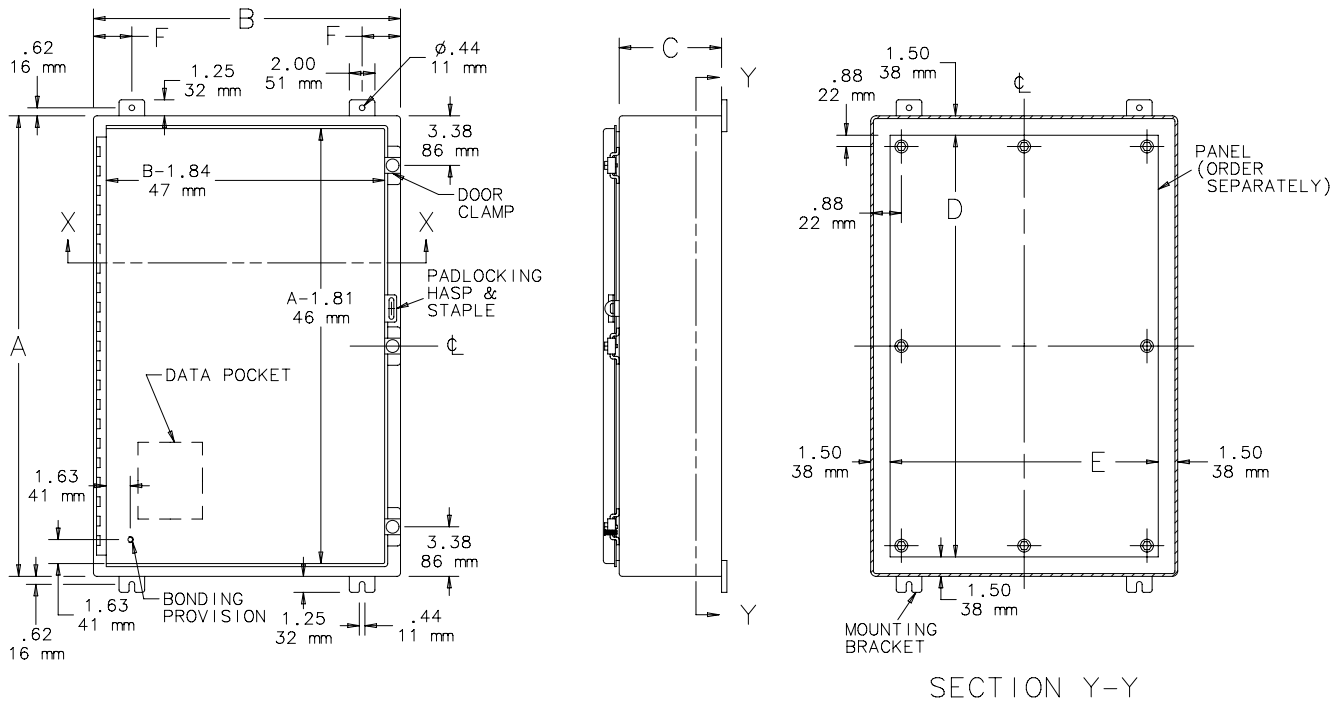

Popular Cooling Products

Enclosure Depth (C Dimension)	Thermoelectric Cooler*
6 in. (152 mm)	SF0416414
8 in. (203 mm)	SF0516414
10 in. (254 mm)	SF0916414
12 in. (305 mm)	SF1016414
16 in. (406 mm)	SF1316414
20 in. (508 mm)	SF1316414
24 in. (610 mm)	SF1316414

*Important: Visit tools.hoffmanonline.com/attachments to access our **Cooling Selection Tool** to determine the appropriate cooling solution for your application.

Popular Accessories

Enclosure Width (B Dimension)	Light	Hole Seals	Window Kits
12 in. (305 mm)	LEDPUCK	AS050	APWK53NF
16 in. (406 mm)	LEDA2M35	AS050	APWK53NF
20 in. (508 mm)	LED24V15	AS050	APWK53NF
24 in. (610 mm)	LED24V15	AS050	APWK53NF
30 in. (762 mm)	LED24V15	AS050	APWK53NF
36 in. (914 mm)	LED24V15	AS050	APWK53NF