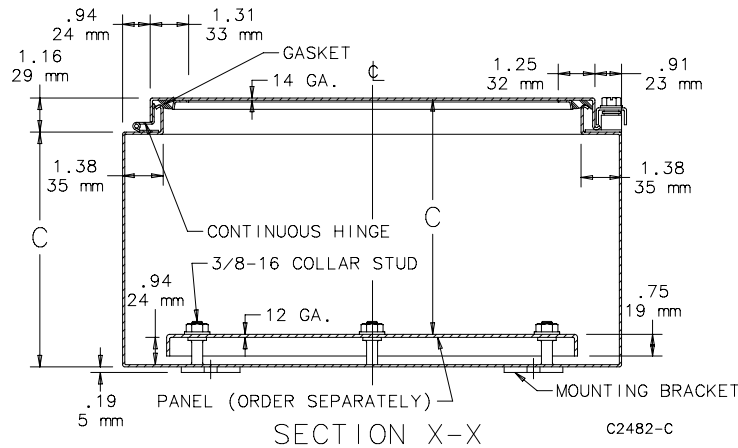

Popular Cooling Products

Enclosure Depth (C Dimension)	Thermoelectric Cooler*
6 in. (152 mm)	SF0416414
8 in. (203 mm)	SF0516414
10 in. (254 mm)	SF0916414
12 in. (305 mm)	SF1016414
16 in. (406 mm)	SF1316414
20 in. (508 mm)	SF1316414
24 in. (610 mm)	SF1316414

*Important: Visit tools.hoffmanonline.com/attachments to access our **Cooling Selection Tool** to determine the appropriate cooling solution for your application.

Popular Accessories

Enclosure Width (B Dimension)	Light	Hole Seals	Window Kits
12 in. (305 mm)	LEDPUCK	AS050	APWK53NF
16 in. (406 mm)	LEDA2M35	AS050	APWK53NF
20 in. (508 mm)	LED24V15	AS050	APWK53NF
24 in. (610 mm)	LED24V15	AS050	APWK53NF
30 in. (762 mm)	LED24V15	AS050	APWK53NF
36 in. (914 mm)	LED24V15	AS050	APWK53NF