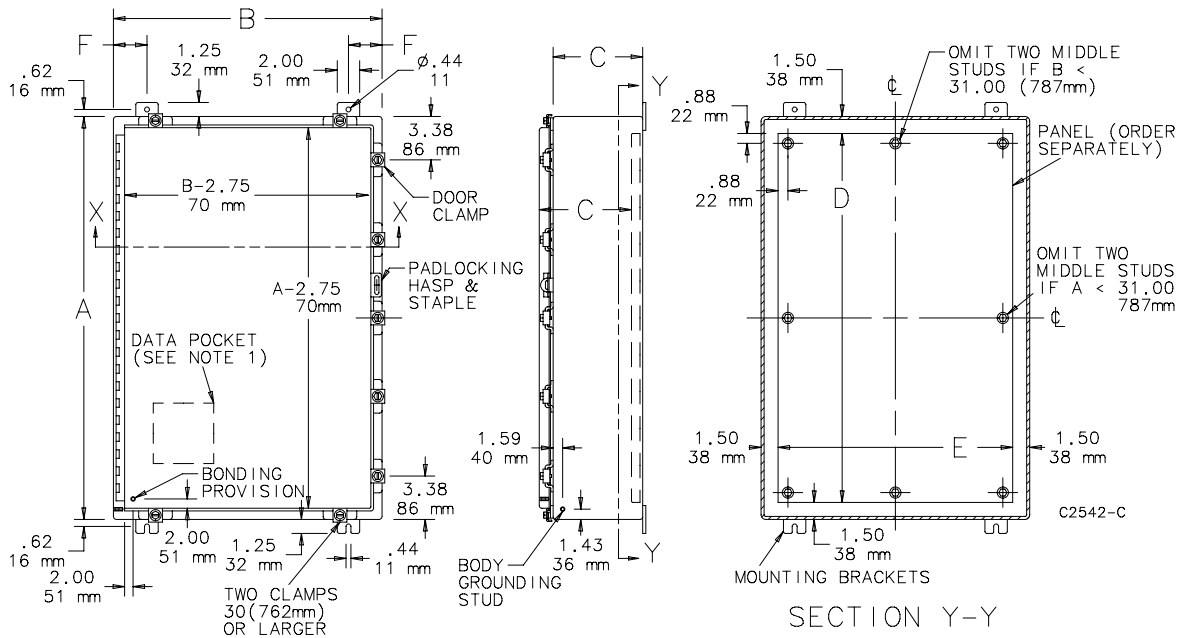

1. **NOTE:**
1. Removable data pocket included (see table for size). Large data pocket 12.00 x 12.00 (305mm x 305mm); small data pocket 6.00 x 6.00 (152mm x 152mm).
  2. Maximum spacing between door clamps is 15.00 (382mm)

Popular Cooling Products

Enclosure Depth (C Dimension)	Thermoelectric Controller
6 in. (152 mm)	TE090624011
8 in. (203 mm)	TE162024011
10 in. (254 mm)	TE162024011
12 in. (305 mm)	TE162024011
16 in. (406 mm)	TE162024011

*Important: Visit tools.hoffmanonline.com/attachments to access our **Cooling Selection Tool** to determine the appropriate cooling solution for your application.

Popular Accessories

Enclosure Width (B Dimension)	Lights	Hole Seals	Window Kits
12 in. (305 mm)	LEDPUCK	AS050SS	APWK53NFSS
16 in. (406 mm)	LEDA2M35	AS050SS	APWK53NFSS
20 in. (508 mm)	LED24V15	AS050SS	APWK53NFSS
24 in. (610 mm)	LED24V15	AS050SS	APWK53NFSS
30 in. (762 mm)	LED24V15	AS050SS	APWK53NFSS
36 in. (914 mm)	LED24V15	AS050SS	APWK53NFSS