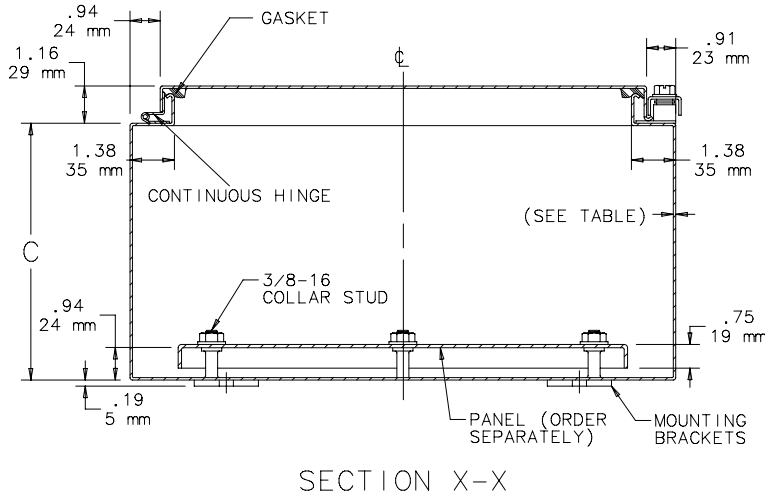

1. **NOTE:**
1. Removable data pocket included (see table for size). Large data pocket 12.00 x 12.00 (305mm x 305mm); small data pocket 6.00 x 6.00 (152mm x 152mm).
  2. Maximum spacing between door clamps is 15.00 (382mm)

Popular Cooling Products

Enclosure Depth (C Dimension)	Thermoelectric Controller
6 in. (152 mm)	TE090624011
8 in. (203 mm)	TE162024011
10 in. (254 mm)	TE162024011
12 in. (305 mm)	TE162024011
16 in. (406 mm)	TE162024011

*Important: Visit tools.hoffmanonline.com/attachments to access our **Cooling Selection Tool** to determine the appropriate cooling solution for your application.

Popular Accessories

Enclosure Width (B Dimension)	Lights	Hole Seals	Window Kits
12 in. (305 mm)	LEDPUCK	AS050SS	APWK53NFSS
16 in. (406 mm)	LEDA2M35	AS050SS	APWK53NFSS
20 in. (508 mm)	LED24V15	AS050SS	APWK53NFSS
24 in. (610 mm)	LED24V15	AS050SS	APWK53NFSS
30 in. (762 mm)	LED24V15	AS050SS	APWK53NFSS
36 in. (914 mm)	LED24V15	AS050SS	APWK53NFSS