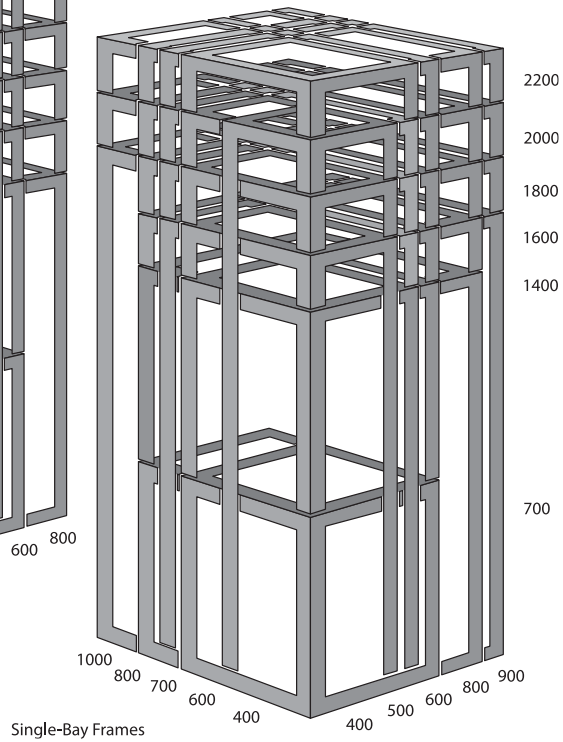

#### Selection

A full range of sizes for single- and double-bay applications, PROLINE® offers the broadest range of standard sizes in the industry.

Frame Type	Heights mm/in.	Widths mm/in.	Depths mm/in.
Single-Bay Frames	700	600 and 800	600
	1400	600 and 800	500, 600 and 800
	1600	600, 700 and 800	400, 500, 600 and 800
	1800	600, 700, 800 and 1000	400, 500, 600 and 800
	2000	400, 600, 700, 800 and 1000	400, 500, 600 and 800
	2200	600, 700, 800 and 1000	500, 600, 800 and 900
Double-Bay Frames	700	1200	600
	1600	1200	400, 500, 600 and 800
	1800	1200 and 1600	400, 500, 600 and 800
	2000	1200 and 1600	400, 500, 600 and 800
	2200	1200	500, 600 and 800

**PROLINE® Frames**
**Single-Bay Frames**

**Specifications**

- Welded corners with steel corner blocks that add strength and rigidity
- 12 gauge, roll-formed frame sections for strength
- Flange on door and side openings deflect liquids away from the enclosure interior
- Rectangular frame holes are designed for metric cage nut fasteners
- Round frame holes allow numerous grounding locations using M5 thread-forming screws
- Access to both sides of frame mounting holes allows standard components to be easily installed
- Provisions for slide-in subpanel, rack mounting and accessory mounting
- Simple means for joining frames to create multiple-bay enclosures
- An open roll-formed profile design affords complete surface corrosion protection and assembly access
- Sealed mounting for all external accessories
- Finished with RAL 7035 textured gray polyester powder paint