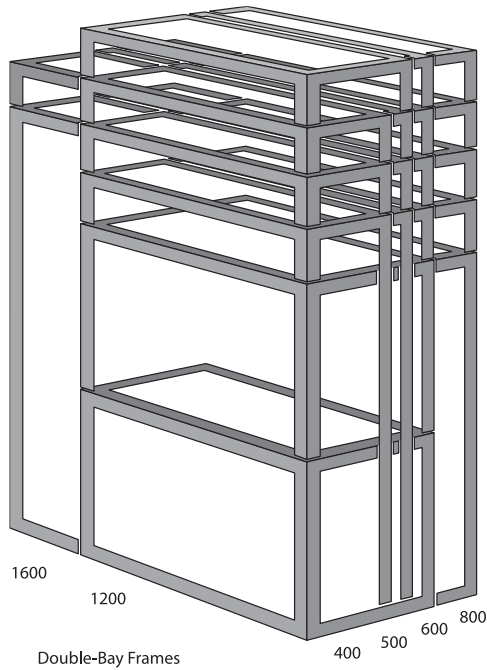

#### Selection

A full range of sizes for single- and double-bay applications, PROLINE® offers the broadest range of standard sizes in the industry.

Frame Type	Heights mm/in.	Widths mm/in.	Depths mm/in.
Single-Bay Frames	700	600 and 800	600
	1400	600 and 800	500, 600 and 800
	1600	600, 700 and 800	400, 500, 600 and 800
	1800	600, 700, 800 and 1000	400, 500, 600 and 800
	2000	400, 600, 700, 800 and 1000	400, 500, 600 and 800
	2200	600, 700, 800 and 1000	500, 600, 800 and 900
Double-Bay Frames	700	1200	600
	1600	1200	400, 500, 600 and 800
	1800	1200 and 1600	400, 500, 600 and 800
	2000	1200 and 1600	400, 500, 600 and 800
	2200	1200	500, 600 and 800

**PROLINE® Frames**
**Single-Bay Frames**

**Specifications**

- Welded corners with steel corner blocks that add strength and rigidity
- 12 gauge, roll-formed frame sections for strength
- Flange on door and side openings deflect liquids away from the enclosure interior
- Rectangular frame holes are designed for metric cage nut fasteners
- Round frame holes allow numerous grounding locations using M5 thread-forming screws
- Access to both sides of frame mounting holes allows standard components to be easily installed
- Provisions for slide-in subpanel, rack mounting and accessory mounting
- Simple means for joining frames to create multiple-bay enclosures
- An open roll-formed profile design affords complete surface corrosion protection and assembly access
- Sealed mounting for all external accessories
- Finished with RAL 7035 textured gray polyester powder paint