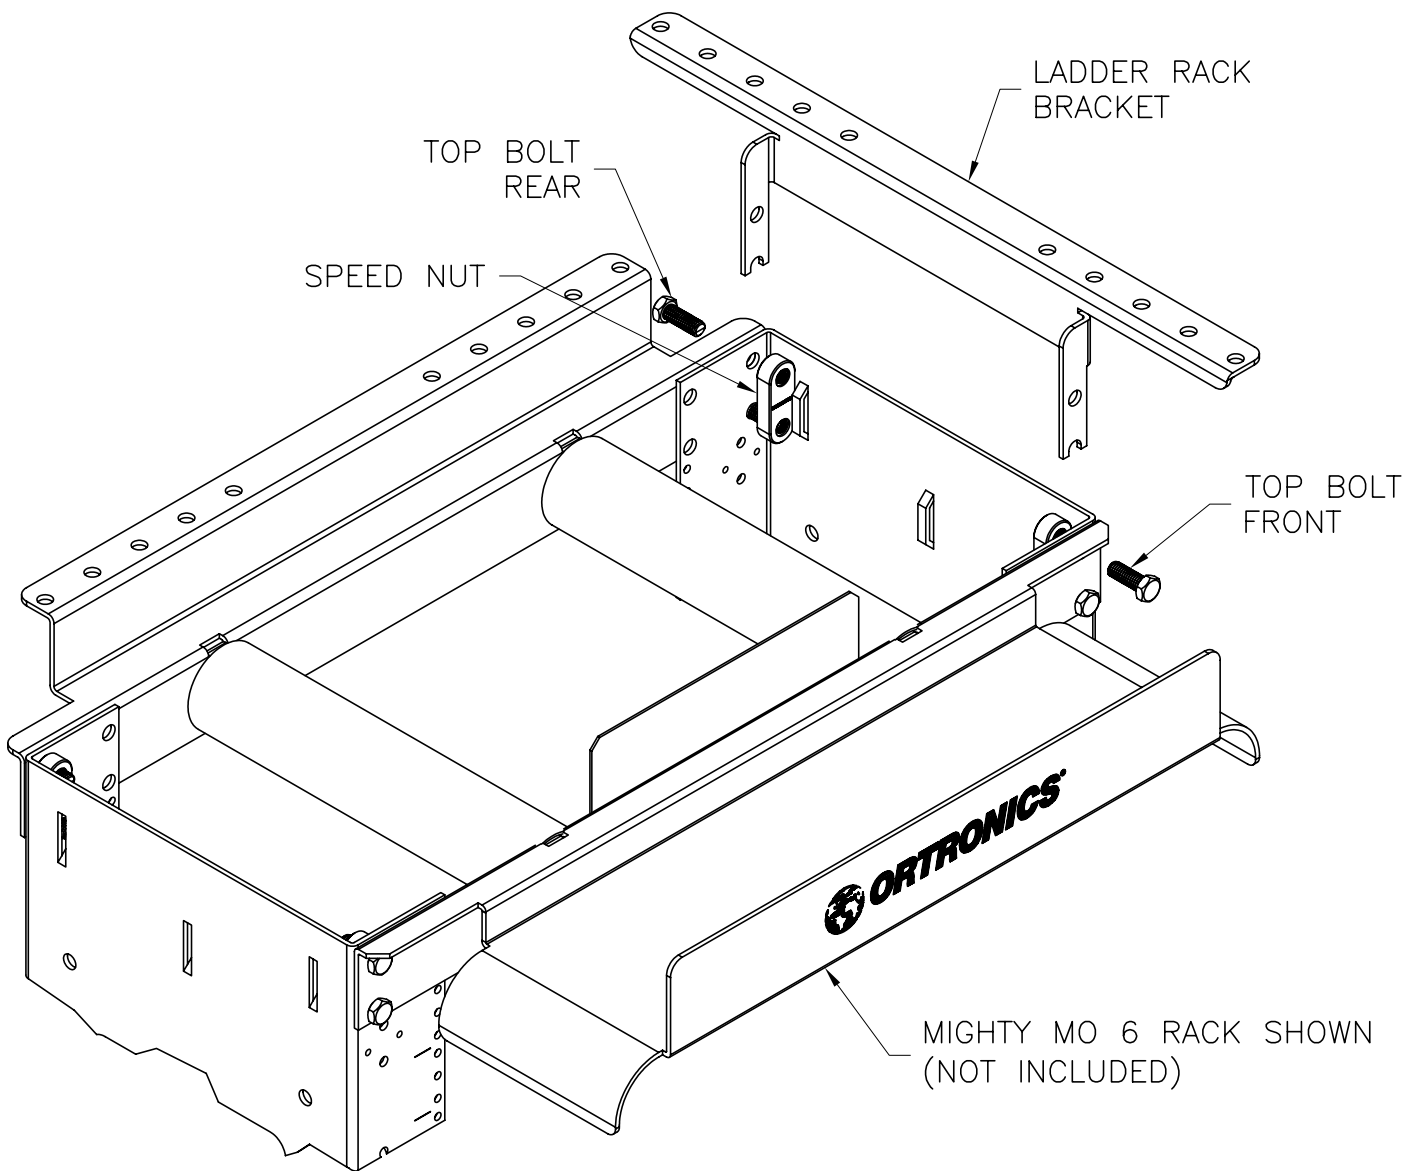

ORTRONICS

125 EUGENE O'NEILL DRIVE
NEW LONDON, CT 06320
TEL: 860-445-3800
FAX: 860-405-2990

TITLE

MM6 CABLE RUNWAY MOUNTING
BRACKET INSTRUCTIONS

INSTRUCTIONS:

1. REMOVE THE TOP UPRIGHT BOLTS ON BOTH FRONT AND REAR OF RACK.
2. LOOSEN THE BOTTOM BOLTS ENOUGH TO ACCEPT THE BRACKETS WIDTH, THE SPEED NUT CAN STAY ON THE BOTTOM BOLT.
3. SLIDE THE BRACKET INSIDE THE CHANNEL AND REPLACE THE TOP BOLTS
4. TIGHTEN BOTH TOP AND BOTTOM BOLTS.