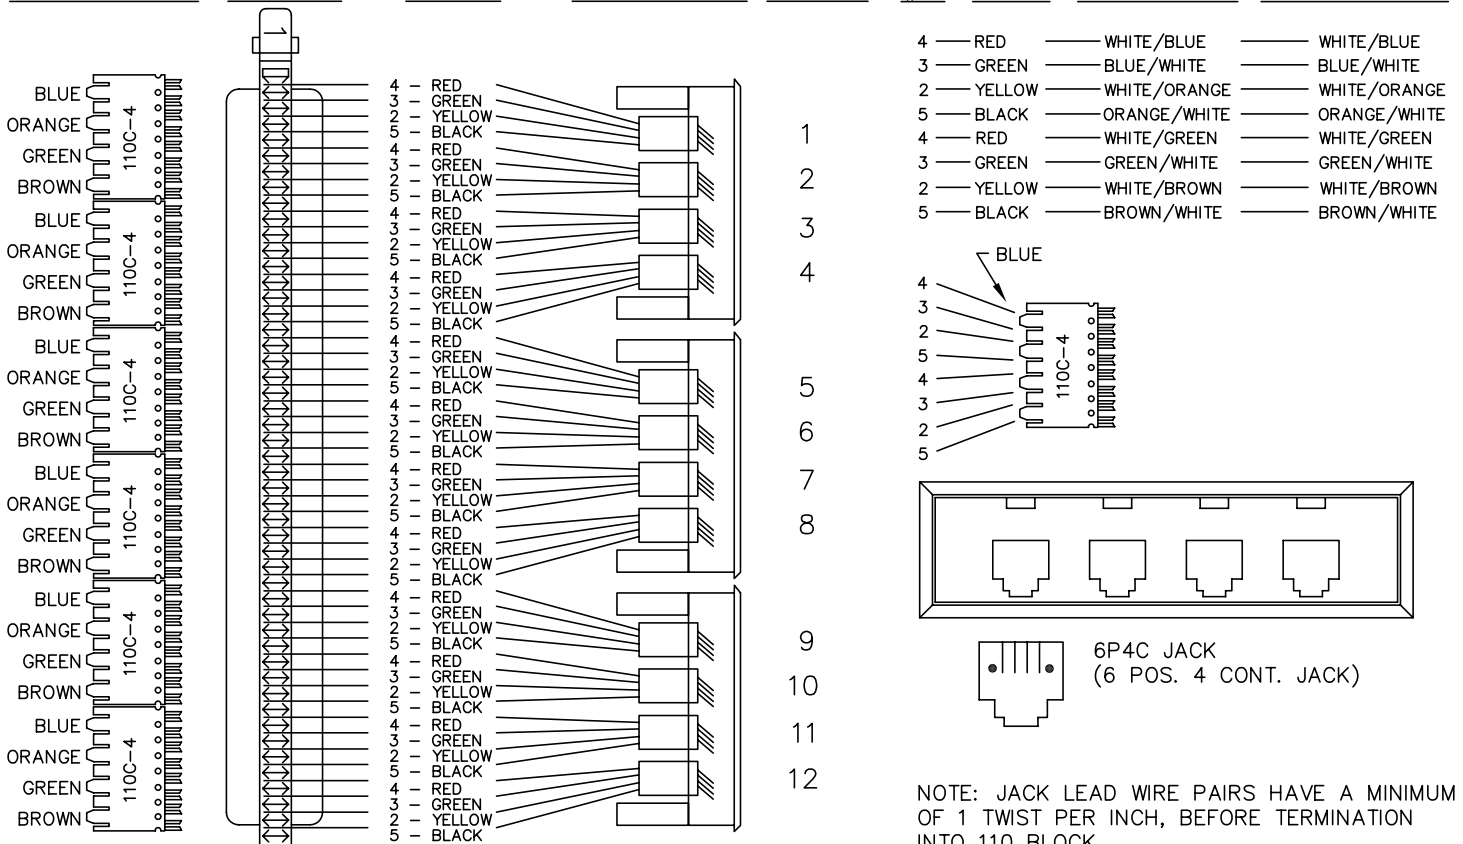

110 C-4 ARRANGEMENT 25 PAIR STRIP #1 JACK PIN # QUADFRAME/ INSERTS JACK/ PORT # PIN # 6P4C WIRE 110 COLOR CODE STATION CABLE COLOR CODE

25 PAIR STRIP #1 SHOWN, STRIPS #2,3,&4 ARE SIMILAR W/ CONSECUTIVE PORT ASSIGNMENTS (13-24, 25-36, 37-48)

NOTE: JACK LEAD WIRE PAIRS HAVE A MINIMUM OF 1 TWIST PER INCH, BEFORE TERMINATION INTO 110 BLOCK

*** NOTICE ***

THIS DOCUMENT CONTAINS CONFIDENTIAL AND/OR PROPRIETARY INFORMATION INTENDED FOR USE ONLY BY THE INDIVIDUAL(S) SPECIFIED HEREIN AND ONLY FOR THE PURPOSE(S) PROVIDED. NEITHER THIS DOCUMENT, NOR ANY INFORMATION CONTAINED HEREIN, MAY BE COPIED, DISTRIBUTED, DISCLOSED TO ANY THIRD PARTY OR USED IN ANY MANNER OTHER THAN FOR WHICH IT HAS BEEN PROVIDED, WITHOUT THE PRIOR WRITTEN CONSENT OF ORTRONICS, INC.

DWN.BY: WATROUS DATE: 08/04/97
 CHK.BY:
 APP.BY:

TITLE: 48 PORT 4/6 110 QUAD 5.25 x 19 x 2.71, 2 TO 5

SIZE: A	CAD FILE: 809004910C	PART NUMBER: OR-809004910	REV: 04
SCALE: NONE	DATE: 10/24/02	SHEET: 1 OF 1	