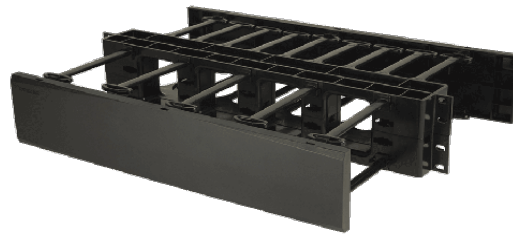

Horizontal Cable Manager, Double Sided, 19" mounting x 2 rack unit, Black

OR-DHMC2RU

Double Sided Horizontal Managers are available in 1RU and 2RU sizes. The unique finger design protects cables from damage while the front and rear covers mount with six hinge clips to allow the doors to be opened one handed without becoming "unhinged". They are designed to mount on any 19" EIA style rack or cabinet.

features & benefits

- **Available in 1RU and 2RU sizes:** Provides a choice of less rack space or more capacity.
- **Innovative "removable" fingers:** Allow easy access for lacing and terminating patch panels
- **Four 12-24 equipment mounting screws provided:** No additional parts to order.
- **Fingers begin 3/4" from the face of rack to provide bend limitation for cables:** Protects cables, equipment and network performance.
- **Included hinged cover mounts with six heavy duty clips:** Can be opened one handed without becoming "unhinged".
- **Optional white thermoplastic plugs:** block airflow and can be easily pierced for cable access

Material1: PC/ABS Plastic

Dimensions

Depth U S: 14.25"

Height U S: 3.47"

Width U S: 19"

Rack Units: 2

Height: 3.47"

Technical Information

Signal Safe:

- **Available in 1RU and 2RU sizes:** Provides a choice of less rack space or more capacity.
- **Four 12-24 equipment mounting screws provided:** No additional parts to order.
- **Front fingers begin $\frac{3}{4}$ " from the face of rack to provide bend limitation for cables:** Protects cables, equipment and network performance.
- **Rear fingers are removable (shipped uninstalled):** Allow easy access for lacing and punching down IDC patch panels.
- **Included hinged covers mount with six heavy duty clips:** Can be opened one handed without becoming "unhinged".