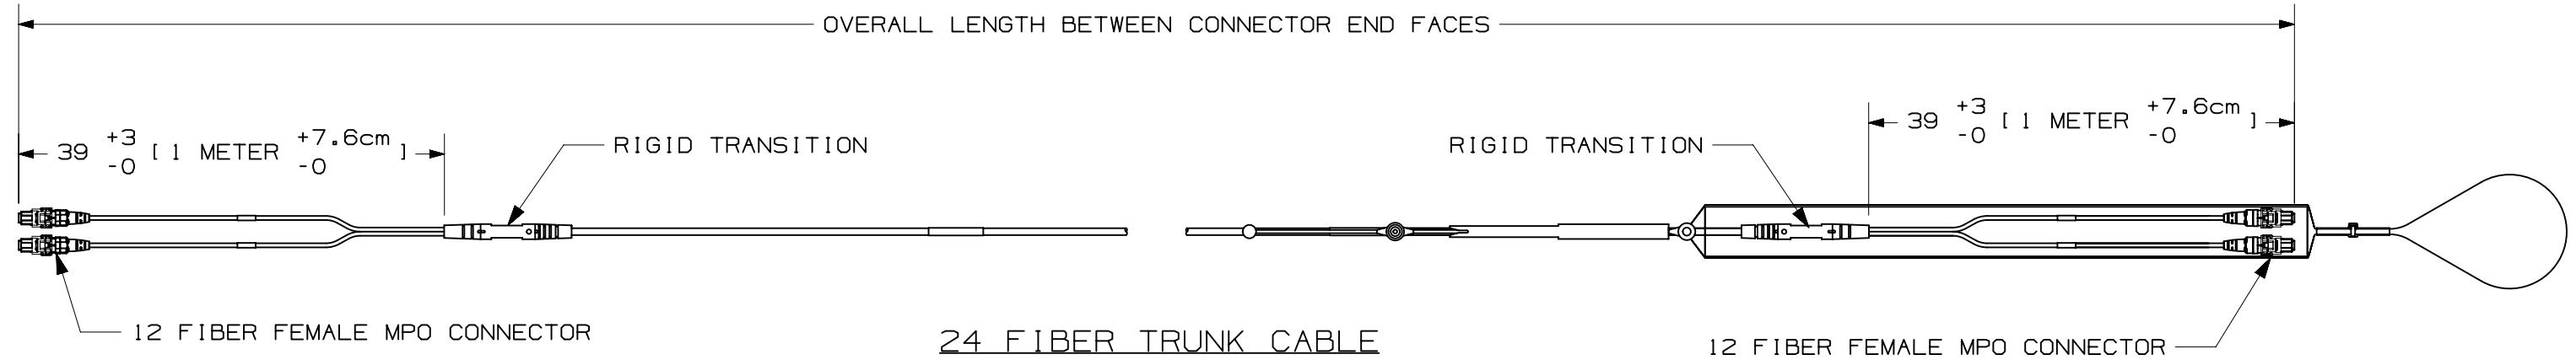

- NOTES:
1. SEE SHEET 2 FOR PART NUMBERS.
 2. CONNECTOR MEETS THE REQUIREMENTS OF TIA-568-C.3.
 3. A. LSZH-RATED CABLE ASSEMBLIES MEET IEC-60332, IEC-60754 AND IEC-61034 REQUIREMENTS.
B. PLENUM RATED CABLE ASSEMBLIES MEET NFPA 262.
 4. CABLE MEETS THE MECHANICAL REQUIREMENTS OF ICEA-S-83-596 AND TELCORDIA GR-409-CORE.
 5. ALL MATERIALS AND COMPONENTS USED MEET THE MATERIAL RESTRICTIONS OF RoHS (EUROPEAN DIRECTIVE 2011/65/EC ON THE RESTRICTION OF HAZARDOUS SUBSTANCES) AS PROPOSED BY THE RoHS TECHNICAL ADAPTATION COMMITTEE.
 6. MAXIMUM STRENGTH OF THE PULLING EYE IS 20 lbs.

						TITLE 12 AND 24 FIBER MPO TO MPO SMALL DIAMETER TRUNK CABLE WITH PULLING EYE						
						CUSTOMER DRAWING						
						ITEM REVISION NAME 12F187FY/00						
						DATASET FILE NAME 12F187FY_DC/00A						
						UNLESS OTHERWISE SPECIFIED, DIMENSIONAL TOLERANCES ARE: IN [mm]						
						.X ± .XXX ± .010 [0.3]						
						.XX ± .03 [0.8] ANGES ±						
						THIRD ANGLE PROJECTION						
R	12-16-14	MC	JDK	EJH	RELEASED TO PRODUCTION	12F187FY-DC						
REV	DATE	BY	CHK	APR	DESCRIPTION	ECN	DRAWN BY	DATE	CHK	SCALE	DRAWING NUMBER: 12F187FY-DC	
							MC	12-16-14	JDK	NONE	SHT 1 OF 2	SIZE B