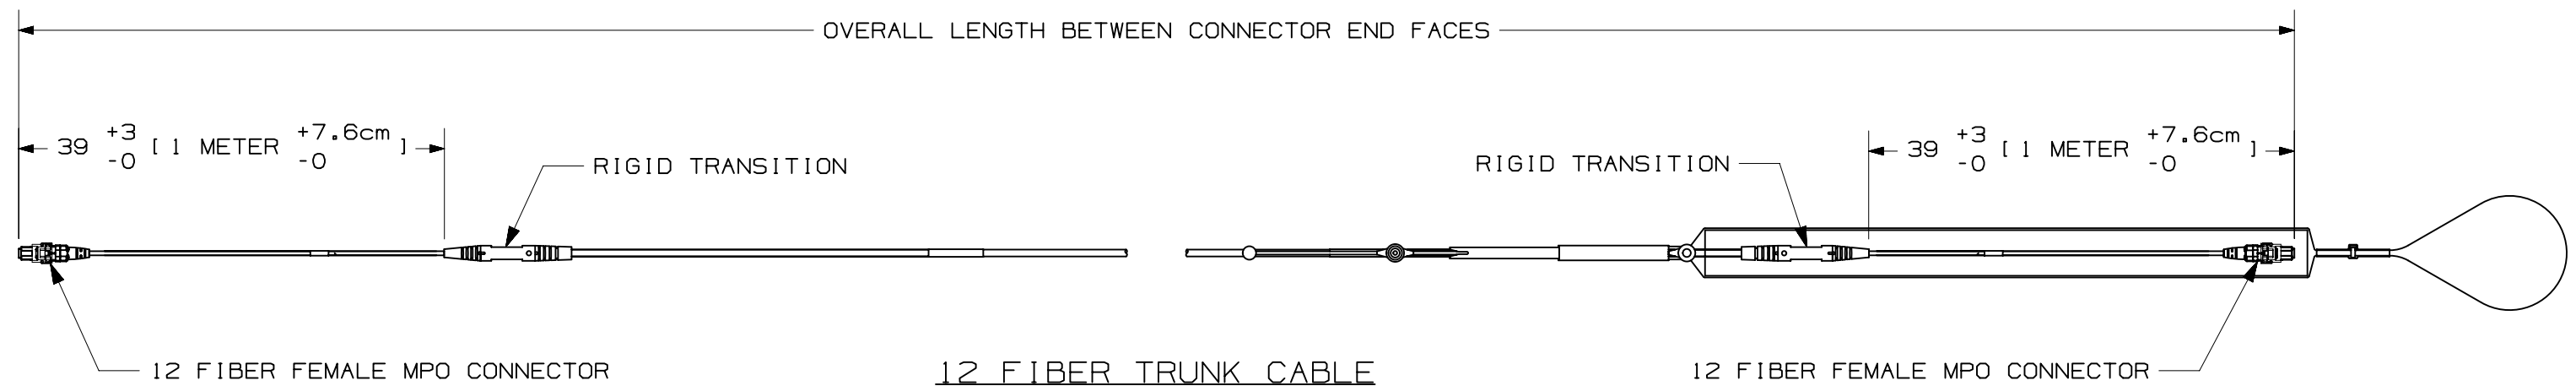

- NOTES:
1. SEE SHEET 2 FOR PART NUMBERS.
 2. CONNECTOR MEETS THE REQUIREMENTS OF TIA-568-C.3.
 3. A. LSZH-RATED CABLE ASSEMBLIES MEET IEC-60332, IEC-60754 AND IEC-61034 REQUIREMENTS.
B. PLENUM RATED CABLE ASSEMBLIES MEET NFPA 262.
 4. CABLE MEETS THE MECHANICAL REQUIREMENTS OF ICEA-S-83-596 AND TELCORDIA GR-409-CORE.
 5. ALL MATERIALS AND COMPONENTS USED MEET THE MATERIAL RESTRICTIONS OF RoHS (EUROPEAN DIRECTIVE 2011/65/EC ON THE RESTRICTION OF HAZARDOUS SUBSTANCES) AS PROPOSED BY THE RoHS TECHNICAL ADAPTATION COMMITTEE.
 6. MAXIMUM STRENGTH OF THE PULLING EYE IS 20 lbs.

						TITLE 12 AND 24 FIBER MPO TO MPO SMALL DIAMETER TRUNK CABLE WITH PULLING EYE						
						CUSTOMER DRAWING						
						ITEM REVISION NAME 12F187FY/00						
						DATASET FILE NAME 12F187FY_DC/00A						
						UNLESS OTHERWISE SPECIFIED, DIMENSIONAL TOLERANCES ARE: IN [mm]						
						.X ± .XXX ± .010 [0.3]						
						.XX ± .03 [0.8] ANGES ±						
						THIRD ANGLE PROJECTION						
R	12-16-14	MC	JDK	EJH	RELEASED TO PRODUCTION	12F187FY-DC						
REV	DATE	BY	CHK	APR	DESCRIPTION	ECN	DRAWN BY	DATE	CHK	SCALE	DRAWING NUMBER: 12F187FY-DC	
							MC	12-16-14	JDK	NONE	SHT 1 OF 2	SIZE B