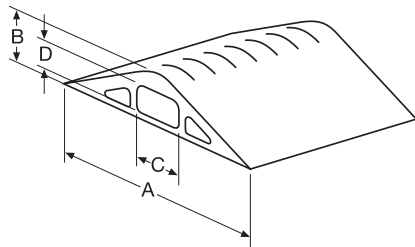

FloorTrak® 4

Color	Length Feet (meters)	Catalog Number
Black	5.0' (1.52)	FT4BK5
Black	25.0' (7.62)	FT4BK25
Gray	25.0' (7.62)	FT4GY25
Yellow	5.0' (1.52)	FT4Y5
Yellow	25.0' (7.62)	FT4Y25

FloorTrak® 3

Color	Length Feet (meters)	Catalog Number
Black	5.0' (1.52)	FT3BK5
Black	25.0' (7.62)	FT3BK25
Brown	5.0' (1.52)	FT3BR5
Brown	25.0' (7.62)	FT3BR25
Beige	5.0' (1.52)	FT3BG5
Beige	25.0' (7.62)	FT3BG25
Gray	5.0' (1.52)	FT3GY5
Gray	25.0' (7.62)	FT3GY25
Yellow	5.0' (1.52)	FT3Y5
Yellow	25.0' (7.62)	FT3Y25

FloorTrak® 10 (Heavy Duty)

Color	Length Feet (meters)	Catalog Number
Black	3.0' (.914)	FT10BK3
Black	5.0' (1.52)	FT10BK5
Yellow	3.0' (.914)	FT10Y3
Yellow	5.0' (1.52)	FT10Y5

Dimensions

FloorTrak®	FT2 inches (mm)	FT3 inches (mm)	FT4 inches (mm)	FT10 (Heavy Duty) inches (mm)
Width (A)	2.75" (69.9)	3.00" (76.2)	3.25" (82.6)	5.6" (142.24)
Height (B)	.53" (13.5)	.75" (19.1)	1.10" (27.9)	1.7" (43.18)
Center Hole (CxH)	.60" x .31" (15.2) x (7.9)	.75" x .50" (19.1) x (12.7)	1.21" x .75" (30.7) x (19.1)	1.81" x 1.25" (45.98 x 31.75)

Accessories

Description	Catalog Number
1" Wide, 75' Roll Double-Sided Adhesive Tape.	FTT1
2" Wide, 75' Roll Double-Sided Adhesive Tape.	FTT2

Specifications

Material	Rigid PVC.
Operating Temperature	0°F to +120°F (-18°C to +49°C).