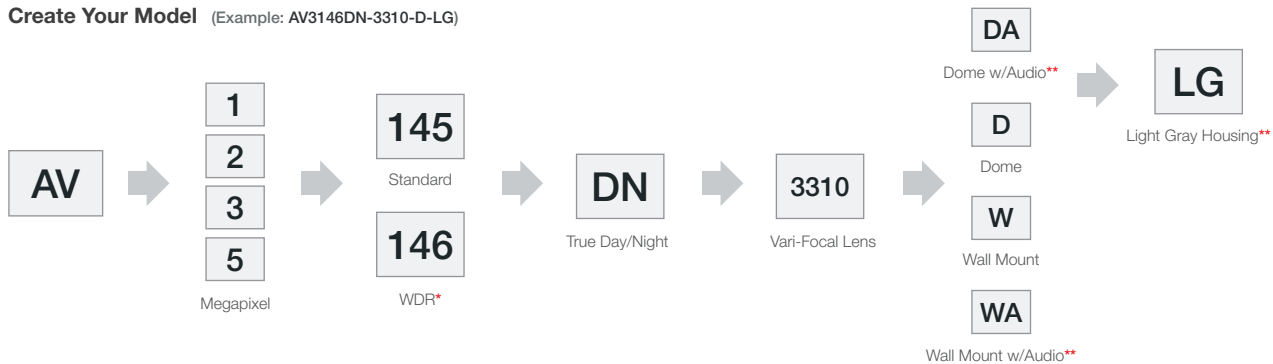

* Effective

Build-to-Order Options

-W	Wall Mount Model
-D	Dome or Recessed Dome Model
-3310	3.3mm–10mm Vari-Focal Lens
-A	Audio
-LG	Light Gray

Ex: AV3145DN-3310-DA-LG

3MP MegaBall True Day/Night, 3.3–10mm Lens and Light Gray Dome Housing with Audio

Create Your Model (Example: AV3146DN-3310-D-LG)

* WDR for 2MP (1080p) and 3MP models only

** Audio and Light Gray dome housing only available in some configurations

Camera Imaging Specifications

Model		AV1145	AV2145	AV2146	AV3145	AV3146	AV5145
Image Sensor (CMOS)		1.3MP*	1080p	1080p*	3MP*	3MP	5MP
Day/Night		True Day/Night with Automatic Removable IR Cut Filter					
Optical Format		1/2.7"	1/2.7"	1/3.2"	1/2.5"	1/3.2"	1/2.5"
Pixel Pitch		3µm	3µm	2.2µm	2.2µm	2.2µm	2.2µm
Minimum Illumination	Color (day mode)	0.1 Lux	0.1 Lux	0.3 Lux	0.3 Lux	0.3 Lux	0.3 Lux
	Color Binning (day mode)	-	-	-	0.15 Lux	0.15 Lux	0.15 Lux
	B/W (night mode)	0 Lux, IR sensitive	0 Lux, IR sensitive	0 Lux, IR sensitive	0 Lux, IR sensitive	0 Lux, IR sensitive	0 Lux, IR sensitive
Full FOV Resolution		1280 H x 1024 V	1920 H x 1080 V	1920 H x 1080 V	2048 H x 1536 V	2048 H x 1536 V	2592 H x 1944 V
1/4 Resolution		640 H x 512 V	960 H x 540 V	960 H x 540 V	1024 H x 768 V	1024 H x 768 V	1296 H x 972 V
Dynamic Range		69dB	69dB	WDR up to 100dB	70.1dB	WDR up to 100dB	70.1dB
Frame Rates	At Max Res.	42fps (1280 x 1024)	31fps (1920 x 1080)	30fps (1920 x 1080)	21fps (2048 x 1536)	21fps (2048 x 1536)	14fps (2592 x 1944)
	Cropped	-	42fps (1280 x 1024)	41fps (1280 x 1024)	29fps (1920 x 1080) 41fps (1280 x 1024)	30fps (1920 x 1080) 41fps (1280 x 1024)	21fps (2048 x 1536) 29fps (1920 x 1080) 41fps (1280 x 1024)
	Binning Mode	-	-	-	46fps (1024 x 768) 64fps (960 x 540)	21fps (1024 x 768) 27fps (800 x 600) 31fps (960 x 540) 32fps (640 x 512)	34fps (1296 x 972) 46fps (1024 x 768) 64fps (960 x 540)
Lens H-FOV	3.3-10mm, 1/2.5", F1.6	62°-24°	93°-36°	68°-26°	73°-28°	72°-28°	92°-36°
Remote Focus / Remote Zoom		Yes	Yes	Yes	Yes	Yes	Yes
IR Corrected		Yes	Yes	Yes	Yes	Yes	Yes