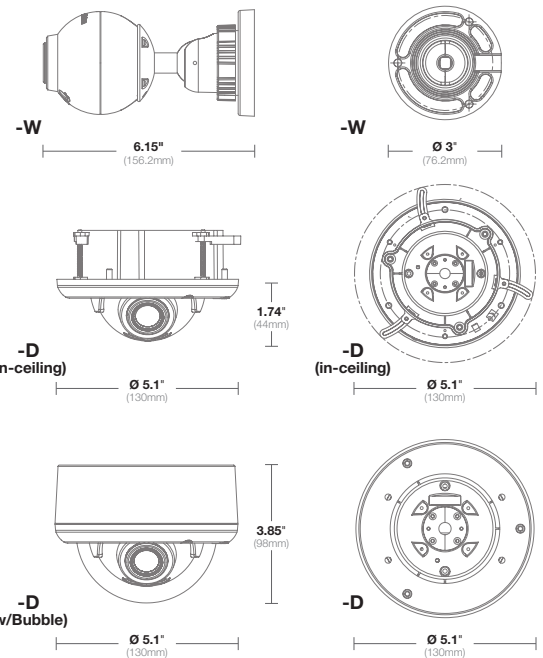

Audio Electrical (-A models only)	Streaming	Two-way
	Compression	G.711 PCM 8 kHz
	Input/Output	Integrated microphone / line output

Mechanical	Casing	-W	Die-cast aluminum 3" metal ball and mount
		-D	Plastic surface/in-ceiling dome w/ acrylic bubble
	Lens	External lens adjustment for zoom, focus and iris	
	Gimbal	Easy 3-axis camera adjustment w/360° pan, 90° tilt and 360° z-axis	
Dimensions	-W	Ø 3" (76.2mm) x 6.15" H (156.2mm)	
	-D (in-ceiling)	Ø 5.1" (130mm) x 1.74" H (44mm)	
	-D (surface mount w/ bubble)	Ø 5.1" (130mm) x 3.85" H (98mm)	
		Camera Unit	Packaged
Weight	-W	1.2lbs (0.54kg)	2.0lbs (0.9kg)
	-D	1.2lbs (0.54kg)	1.9lbs (0.86kg)
Dome Color	-LG	Light Gray Dome	