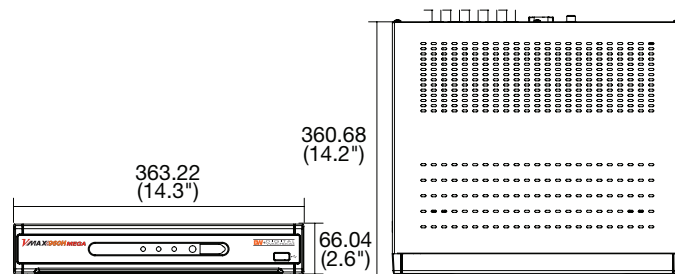

Dimensions (unit : mm)