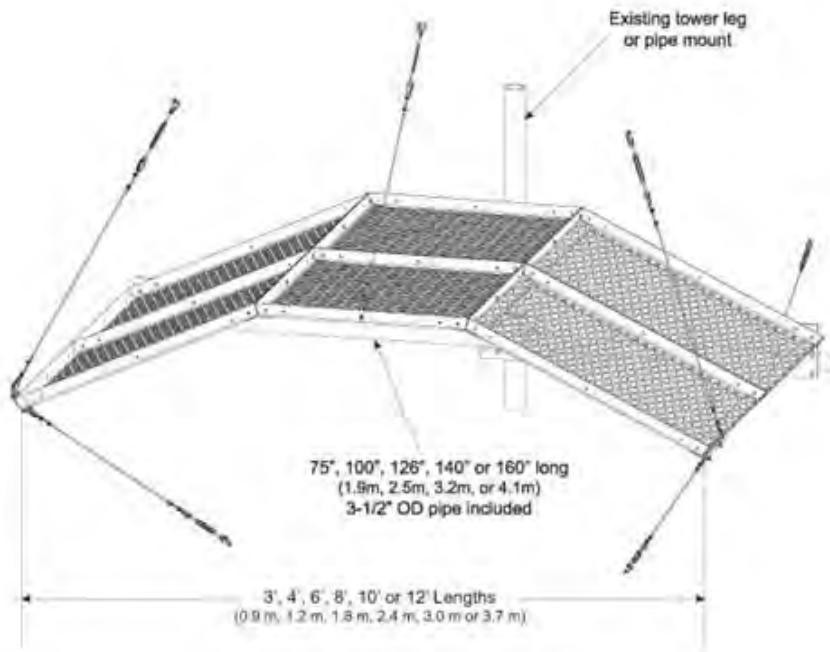

MD-S6

POWERED BY

Outline Drawing

Regulatory Compliance/Certifications

Agency

ISO 9001:2008

Classification

Designed, manufactured and/or distributed under this quality management system