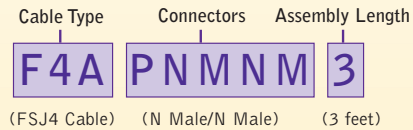

Standard Cable Assemblies

SureFlex™ Cable Assemblies

Connectors	SureFlex Type Number	
FSJ1-50A	N Male/N Male N Male/Right Angle N Male N Male/N Female 7-16 DIN Male/7-16 DIN Male 7-16 DIN Male/7-16 DIN Female	F1A-PNMNM-(*) F1A-PNMNR-(*) F1A-PNMNF-(*) F1A-PDMDM-(*) F1A-PDMDF-(*)
FSJ2-50	N Male/N Male N Male/N Female N Male/Right Angle N Male N Male/7-16 DIN Male 7-16 DIN Male/7-16 DIN Male 7-16 DIN Male/Right Angle 7-16 DIN Male	F2A-PNMNM-(*) F2A-PNMNF-(*) F2A-PNMNR-(*) F2A-PNMDM-(*) F2A-PDMDM-(*) F2A-PMDMR-(*)
FSJ4-50B	N Male/N Male N Male/N Female N Male/7-16 DIN Male N Female/Right Angle N Male N Male/7-16 DIN Female N Male/Right Angle 7-16 DIN Male N Male/Right Angle N Male N Female/7-16 DIN Male Right Angle N Male/7-16 DIN Female 7-16 DIN Male/7-16 DIN Male 7-16 DIN Male/7-16 DIN Female 7-16 DIN Female/Right Angle 7-16 DIN Male 7-16 DIN Male/Right Angle 7-16 DIN Male 7-16 DIN Male/Right Angle 4.1-9.5 DIN Male 7-16 DIN Female/7-16 DIN Female	F4A-PNMNM-(*) F4A-PNMNF-(*) F4A-PNMDM-(*) F4A-PNFNR-(*) F4A-PNMDF-(*) F4A-PNMDR-(*) F4A-PNMNR-(*) F4A-PNDFM-(*) F4A-PNRDF-(*) F4A-PDMDM-(*) F4A-PDMDF-(*) F4A-PDFDR-(*) F4A-PMDMR-(*) F4A-PDMKR-(*) F4A-PDFDF-(*)
EFX2-50	N Male/N Male N Male/N Female N Male/Right Angle N Male N Male/7-16 DIN Male 7-16 DIN Male/Right Angle N Male 7-16 DIN Male/7-16 DIN Female 7-16 DIN Male/7-16 DIN Male	EFX2A-PNMNM-(*) EFX2A-PNMNF-(*) EFX2A-PNMNR-(*) EFX2A-PNMDM-(*) EFX2A-PDMNR-(*) EFX2A-PDMDF-(*) EFX2A-PDMDM-(*)
LDF1-50	N Male/N Male N Male/N Female N Female/N Female N Male/Right Angle N Male 7-16 DIN Male/7-16 DIN Male 7-16 DIN Male/7-16 DIN Female 7-16 DIN Female/7-16 DIN Female 7-16 DIN Male/Right Angle N Male	L1A-PNMNM-(*) L1A-PNMNF-(*) L1A-PNFNF-(*) L1A-PNMNR-(*) L1A-PDMDM-(*) L1A-PDMDF-(*) L1A-PDFDF-(*) L1A-PDMNR-(*)
LDF2-50	N Male/N Male N Male/N Female N Female/N Female N Male/Right Angle N Male 7-16 DIN Male/7-16 DIN Male 7-16 DIN Male/7-16 DIN Female 7-16 DIN Female/7-16 DIN Female 7-16 DIN Male/Right Angle N Male	L2A-PNMNM-(*) L2A-PNMNF-(*) L2A-PNFNF-(*) L2A-PNMNR-(*) L2A-PDMDM-(*) L2A-PDMDF-(*) L2A-PDFDF-(*) L2A-PDMNR-(*)
LDF4-50A	N Male/N Male N Male/N Female N Male/7-16 DIN Male N Male/Right Angle 7-16 DIN Male Right Angle N Male/7-16 DIN Male 7-16 DIN Male/7-16 DIN Male 7-16 DIN Male/7-16 DIN Female 7-16 DIN Male/Right Angle 7-16 DIN Male	L4A-PNMNM-(*) L4A-PNMNF-(*) L4A-PNMDM-(*) L4A-PNMDR-(*) L4A-PNRDM-(*) L4A-PDMDM-(*) L4A-PDMDF-(*) L4A-PMDMR-(*)

* Insert length in feet or use M suffix to designate meters.
For example, -3 = 3 feet, -2M = 2 meters, and -1M5 = 1.5 meters
Single end assemblies available.
Other configurations available upon request.