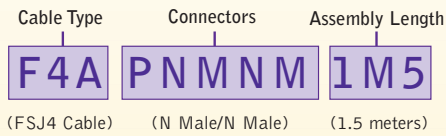

Standard Cable Assemblies

SureFlex™ Cable Assemblies

Connectors	SureFlex Type Number	
FSJ1-50A	N Male/N Male N Male/Right Angle N Male N Male/N Female 7-16 DIN Male/7-16 DIN Male 7-16 DIN Male/7-16 DIN Female	F1A-PNMNM-(*) F1A-PNMNR-(*) F1A-PNMNF-(*) F1A-PDMDM-(*) F1A-PDMDF-(*)
FSJ2-50	N Male/N Male N Male/N Female N Male/Right Angle N Male N Male/7-16 DIN Male 7-16 DIN Male/7-16 DIN Male 7-16 DIN Male/Right Angle 7-16 DIN Male	F2A-PNMNM-(*) F2A-PNMNF-(*) F2A-PNMNR-(*) F2A-PNMDM-(*) F2A-PDMDM-(*) F2A-PMDMR-(*)
FSJ4-50B	N Male/N Male N Male/N Female N Male/7-16 DIN Male N Female/Right Angle N Male N Male/7-16 DIN Female N Male/Right Angle 7-16 DIN Male N Male/Right Angle N Male N Female/7-16 DIN Male Right Angle N Male/7-16 DIN Female 7-16 DIN Male/7-16 DIN Male 7-16 DIN Male/7-16 DIN Female 7-16 DIN Female/Right Angle 7-16 DIN Male 7-16 DIN Male/Right Angle 7-16 DIN Male 7-16 DIN Male/Right Angle 4.1-9.5 DIN Male 7-16 DIN Female/7-16 DIN Female	F4A-PNMNM-(*) F4A-PNMNF-(*) F4A-PNMDM-(*) F4A-PNFNR-(*) F4A-PNMDF-(*) F4A-PNMDR-(*) F4A-PNMNR-(*) F4A-PNDFM-(*) F4A-PNRDF-(*) F4A-PDMDM-(*) F4A-PDMDF-(*) F4A-PDFDR-(*) F4A-PMDMR-(*) F4A-PDMKR-(*) F4A-PDFDF-(*)
EFX2-50	N Male/N Male N Male/N Female N Male/Right Angle N Male N Male/7-16 DIN Male 7-16 DIN Male/Right Angle N Male 7-16 DIN Male/7-16 DIN Female 7-16 DIN Male/7-16 DIN Male	EFX2A-PNMNM-(*) EFX2A-PNMNF-(*) EFX2A-PNMNR-(*) EFX2A-PNMDM-(*) EFX2A-PDMNR-(*) EFX2A-PDMDF-(*) EFX2A-PDMDM-(*)
LDF1-50	N Male/N Male N Male/N Female N Female/N Female N Male/Right Angle N Male 7-16 DIN Male/7-16 DIN Male 7-16 DIN Male/7-16 DIN Female 7-16 DIN Female/7-16 DIN Female 7-16 DIN Male/Right Angle N Male	L1A-PNMNM-(*) L1A-PNMNF-(*) L1A-PNFNF-(*) L1A-PNMNR-(*) L1A-PDMDM-(*) L1A-PDMDF-(*) L1A-PDFDF-(*) L1A-PDMNR-(*)
LDF2-50	N Male/N Male N Male/N Female N Female/N Female N Male/Right Angle N Male 7-16 DIN Male/7-16 DIN Male 7-16 DIN Male/7-16 DIN Female 7-16 DIN Female/7-16 DIN Female 7-16 DIN Male/Right Angle N Male	L2A-PNMNM-(*) L2A-PNMNF-(*) L2A-PNFNF-(*) L2A-PNMNR-(*) L2A-PDMDM-(*) L2A-PDMDF-(*) L2A-PDFDF-(*) L2A-PDMNR-(*)
LDF4-50A	N Male/N Male N Male/N Female N Male/7-16 DIN Male N Male/Right Angle 7-16 DIN Male Right Angle N Male/7-16 DIN Male 7-16 DIN Male/7-16 DIN Male 7-16 DIN Male/7-16 DIN Female 7-16 DIN Male/Right Angle 7-16 DIN Male	L4A-PNMNM-(*) L4A-PNMNF-(*) L4A-PNMDM-(*) L4A-PNMDR-(*) L4A-PNRDM-(*) L4A-PDMDM-(*) L4A-PDMDF-(*) L4A-PMDMR-(*)

* Insert length in feet or use M suffix to designate meters.
For example, -3 = 3 feet, -2M = 2 meters, and -1M5 = 1.5 meters
Single end assemblies available.
Other configurations available upon request.