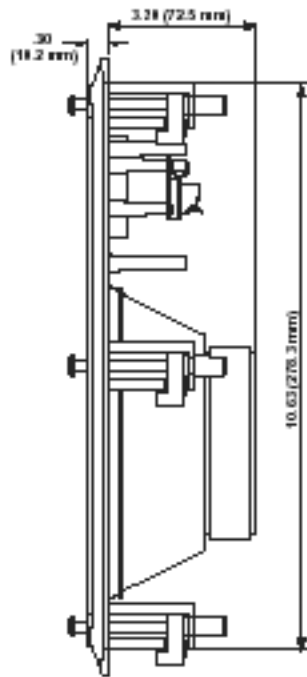

## Item Description

6.5- Inch Two-Way In-Wall Loudspeaker

UPC Code: 07847716994

Country of Origin: Please Contact Customer Service