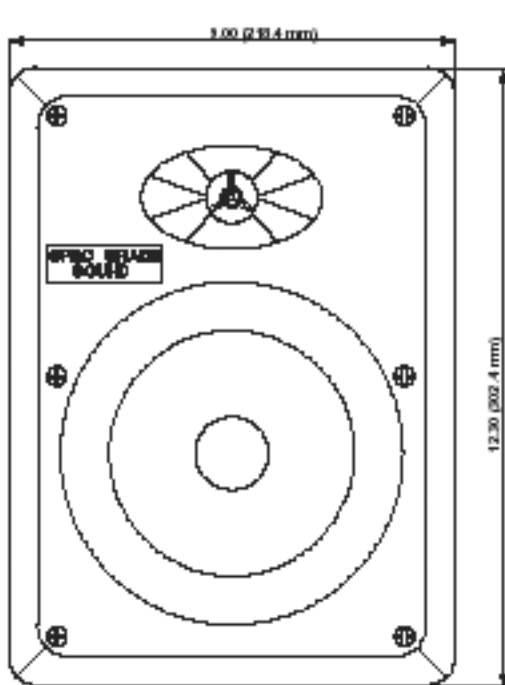

## Item Description

6.5- Inch Two-Way In-Wall Loudspeaker

UPC Code: 07847716994

Country of Origin: Please Contact Customer Service