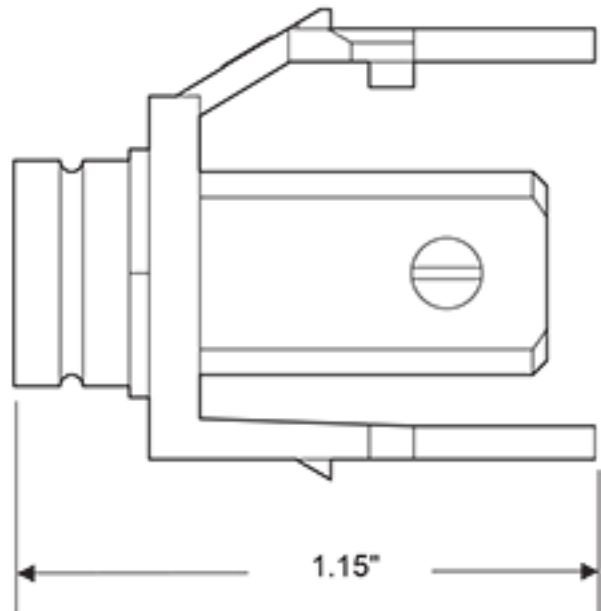

Features and Benefits

- Screw Terminal
- Compatible with all QuickPort wallplates, housings, and panels
- Available in a variety of colors to match housings or wallplates
- Compatible with other banana jacks

UPC Code: 07847734229

Country of Origin: China