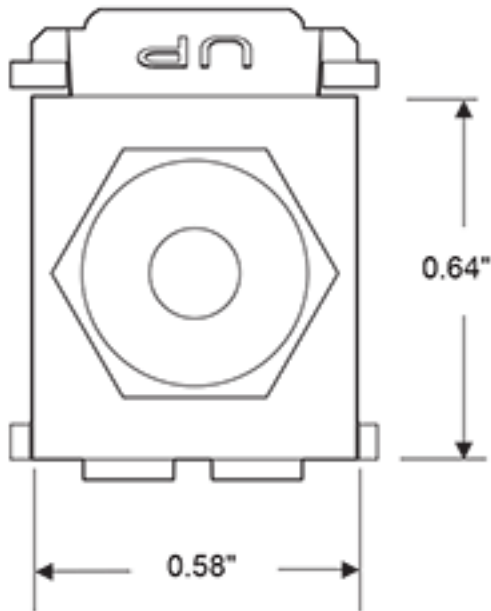

Features and Benefits

- Screw Terminal
- Compatible with all QuickPort wallplates, housings, and panels
- Available in a variety of colors to match housings or wallplates
- Compatible with other banana jacks

UPC Code: 07847734229

Country of Origin: China