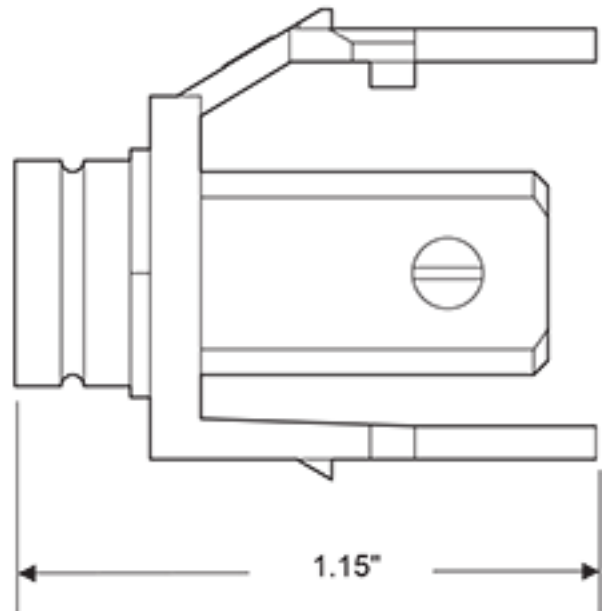

Features and Benefits

- Screw Terminal
- Compatible with all QuickPort wallplates, housings, and panels
- Available in a variety of colors to match housings or wallplates
- Compatible with other banana jacks

UPC Code: 07847796242

Country of Origin: China