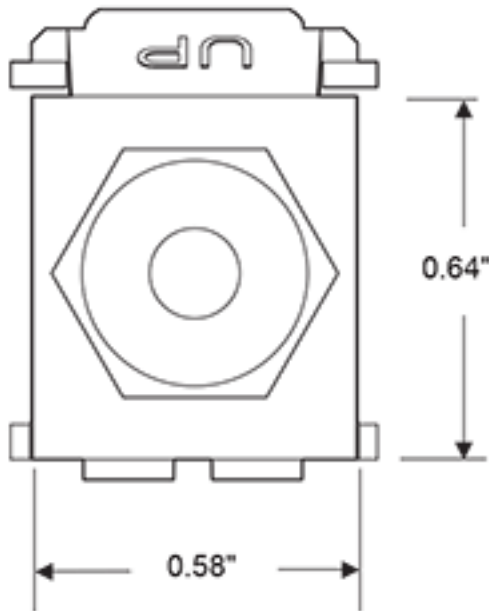

Features and Benefits

- Screw Terminal
- Compatible with all QuickPort wallplates, housings, and panels
- Available in a variety of colors to match housings or wallplates
- Compatible with other banana jacks

UPC Code: 07847796242

Country of Origin: China