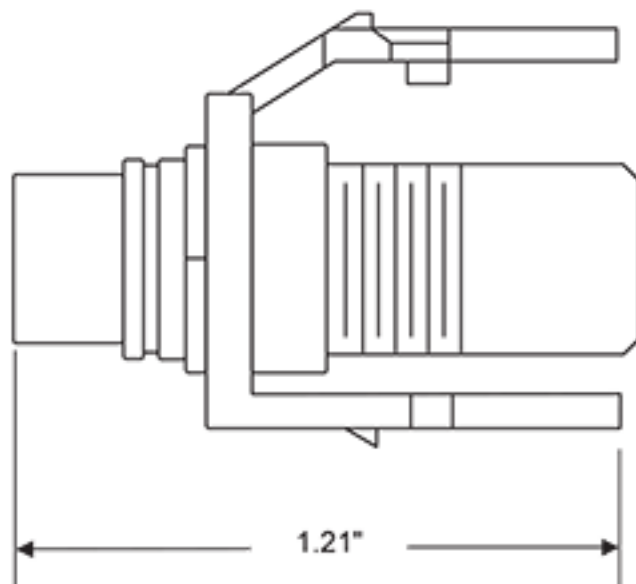

Cable Type: Shielded A/V with Terminated RCA Plugs

UPC Code: 07847728260

Country of Origin: China

Features and Benefits

- Compatible with all QuickPort wallplates, housings, and panels
- Available in a variety of colors to match housings or wallplates
- Standard colors for signal identification