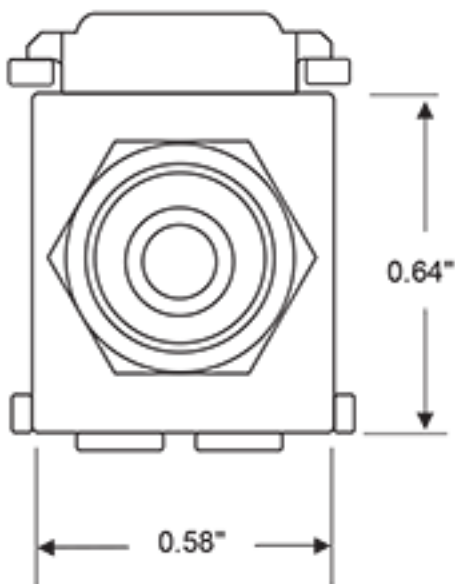

Cable Type: Shielded A/V with Terminated RCA Plugs

UPC Code: 07847728260

Country of Origin: China

Features and Benefits

- Compatible with all QuickPort wallplates, housings, and panels
- Available in a variety of colors to match housings or wallplates
- Standard colors for signal identification