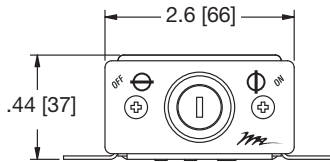

# RPS Remote Power Switch basic dimensions

TOP VIEW

FRONT VIEW

SIDE VIEW

FRONT VIEW

(without front mounting plate)  
r Ps-K

SIDE VIEW