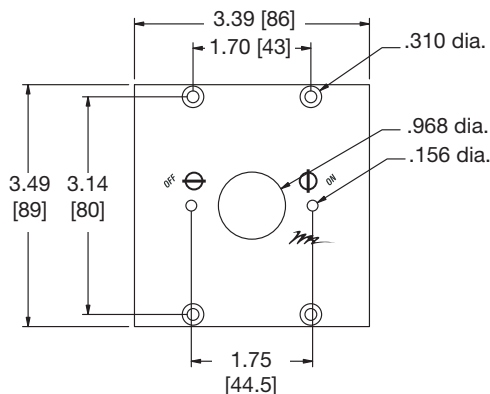

UCP-RPS

NOTE: Additional set of 2 keys available. Part # RPS-KEY

Decora® is a registered trademark of the Leviton Corp.