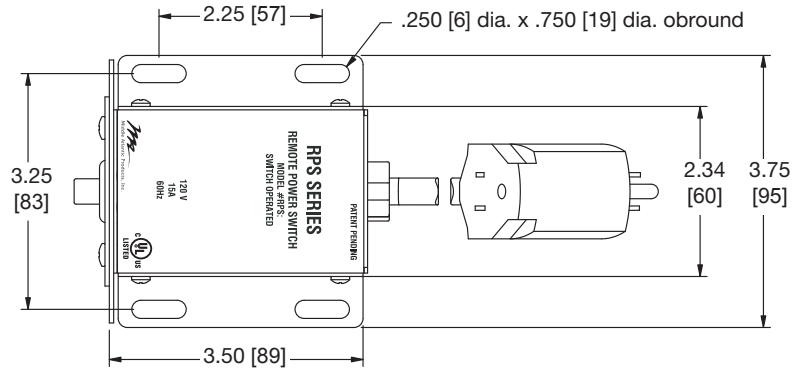

RPS Remote Power Switch basic dimensions

TOP VIEW

(without front mounting plate)
r Ps-K

Accessories

DECP-1X4

UCP-RPS

NOTE: Additional set of 2 keys available. Part # RPS-KEY

Decora® is a registered trademark of the Leviton Corp.