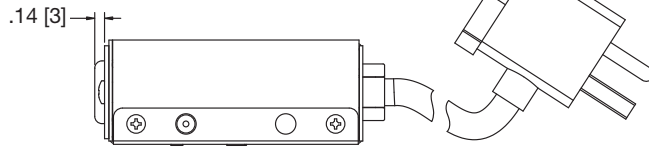

# RPS Remote Power Switch basic dimensions

TOP VIEW

FRONT VIEW

SIDE VIEW

FRONT VIEW

(without front mounting plate)  
r Ps-K

SIDE VIEW