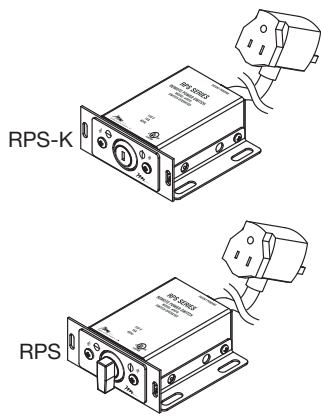

FRONT VIEW

RPS Remote Power Switch basic dimensions