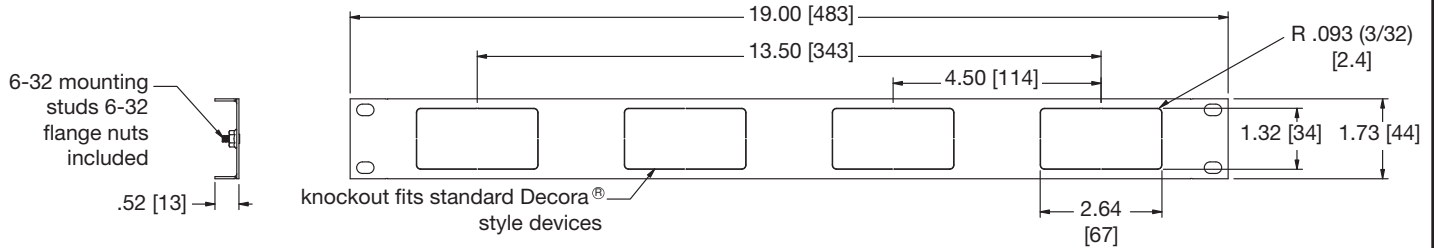

Accessories

DECP-1X4