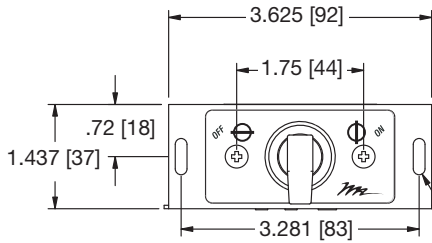

# RPS Remote Power Switch basic dimensions

TOP VIEW

FRONT VIEW

SIDE VIEW

FRONT VIEW

(without front mounting plate)  
r Ps-K

SIDE VIEW