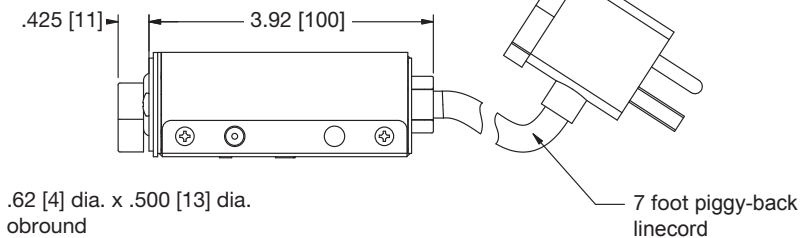

# RPS Remote Power Switch basic dimensions

TOP VIEW

FRONT VIEW

SIDE VIEW

FRONT VIEW

(without front mounting plate)  
r Ps-K

SIDE VIEW