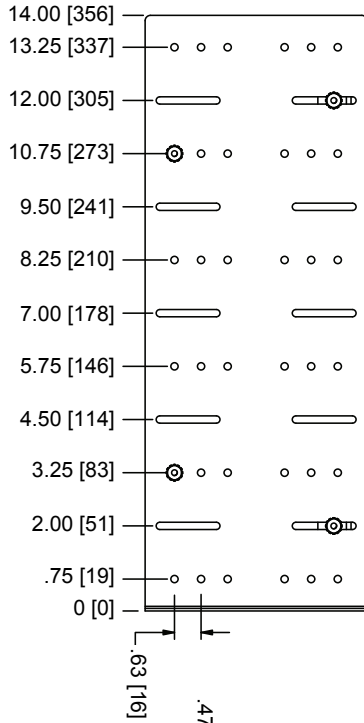

Features

- Adjustable, foam padded mounting and clamping bars
- Two sizes available; two space model for higher density and three space model for greater heat dissipation
- Constructed of 16-gauge steel
- Weight capacity of 25 lbs.
- Provides superior ventilation, eliminates the need for vent panels
- Durable flat black powder coat finish

OCAP-2

OCAP-3 (shown) uses three space model for greater heat dissipation, use two space model for high density mounting

Architects' and Engineers' Specifications

EIA compliant 19" clamping rackshelf for cable / satellite box shall be Middle Atlantic Products model # OCAP - (2,3). Rackshelf shall occupy (2,3) rackspace. Rackshelf shall feature adjustable, foam padded mounting and clamping bars to secure component while preventing scratches and allowing greater heat dissipation. Clamping rackshelf shall be constructed of 16-gauge steel with a 25 lb. weight capacity. Unit shall be finished in a durable flat black powder coat. Clamping rackshelf shall be GREENGUARD Indoor Air Quality Certified for Children and Schools. Clamping rackshelf shall be RoHS EU Directive 2002/95/EC compliant. Clamping rackshelf shall be manufactured by an ISO 9001 and ISO 14001 registered company. Clamping rackshelf shall be warranted to be free from defects in material or workmanship under normal use and conditions for the lifetime of the product.

CUSTOMIZABLE SPECIFICATION CLIPS AVAILABLE AT MIDDLEATLANTIC.COM

OCAP-x basic dimensions

All dimensions in inches unless otherwise noted [bracketed dimensions are in millimeters unless otherwise noted]

Part #	A Overall Height	B Clamping Range	Qty. of fixed mounting holes
OCAP-2	3.50 [89] (2 rackspaces)	1.80 [46] - 2.56 [65]	24
OCAP-3	5.25 [133] (3 rackspaces)	2.04 [52] - 4.31 [109]	36

SIDE VIEW

FRONT VIEW