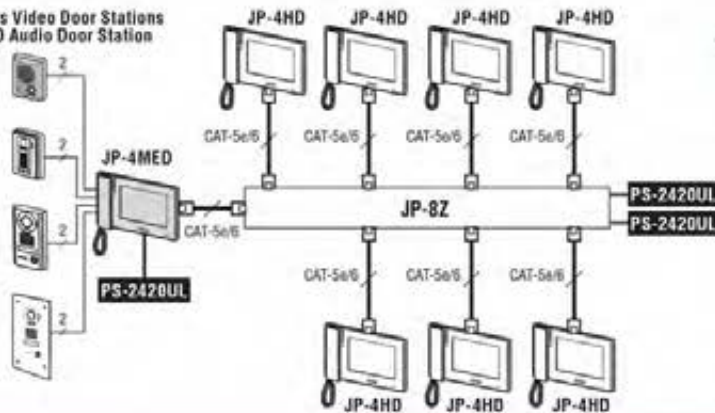

JP Series Video Intercom with Enhanced Picture Quality

JP Series Video Door Stations or GT-D Audio Door Station

JP Series Features

- Digital PanTilt and Zoom camera eliminates blind spots with 170° wide angle lens (video door stations)
- Card and keypad access door stations available
- Hands-free (VOX) or handset communication
- Includes two N/O door release contacts
- Picture memory records up to 20 calls to internal memory and max. 1,000 calls to removable SD/SDHC card (not included)
- Entry can be monitored via the master station
- 1 output to control a secondary device like a light, gate, or additional door
- Video out to DVR via supplied connector
- Homerun or daisy chain wiring options

Start Here! Select one box set